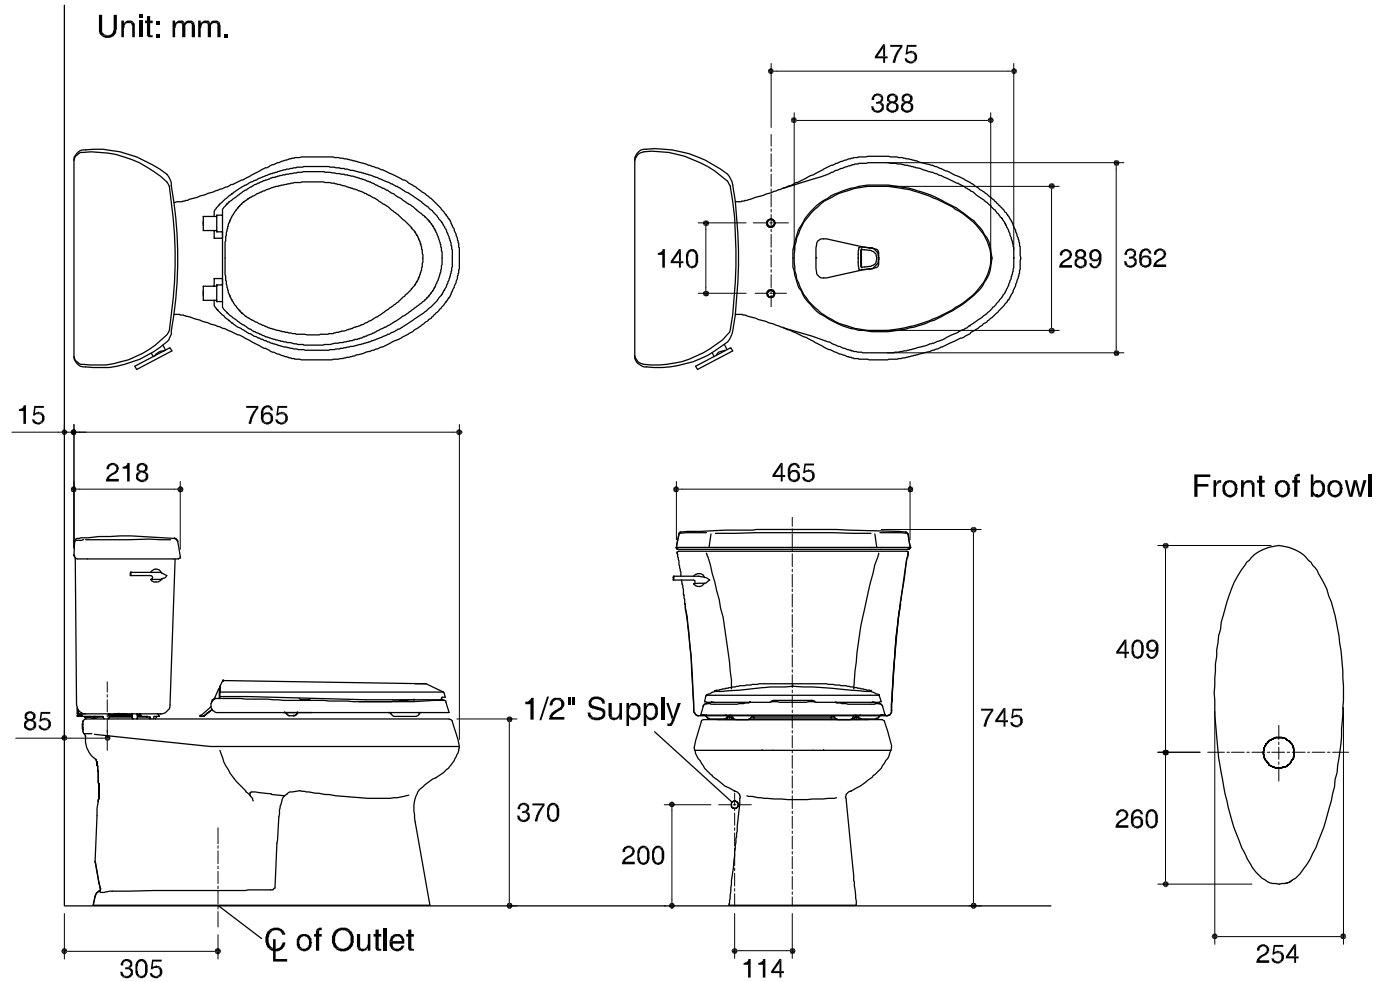

Dimensions are approximate.

Unit: mm.

SKU	K-99496X-0
Name	FLAIR
Description	2PC TOILET

**KOHLER**

\* The recommended dimension for installation can be adjusted according to user preferences and layout.