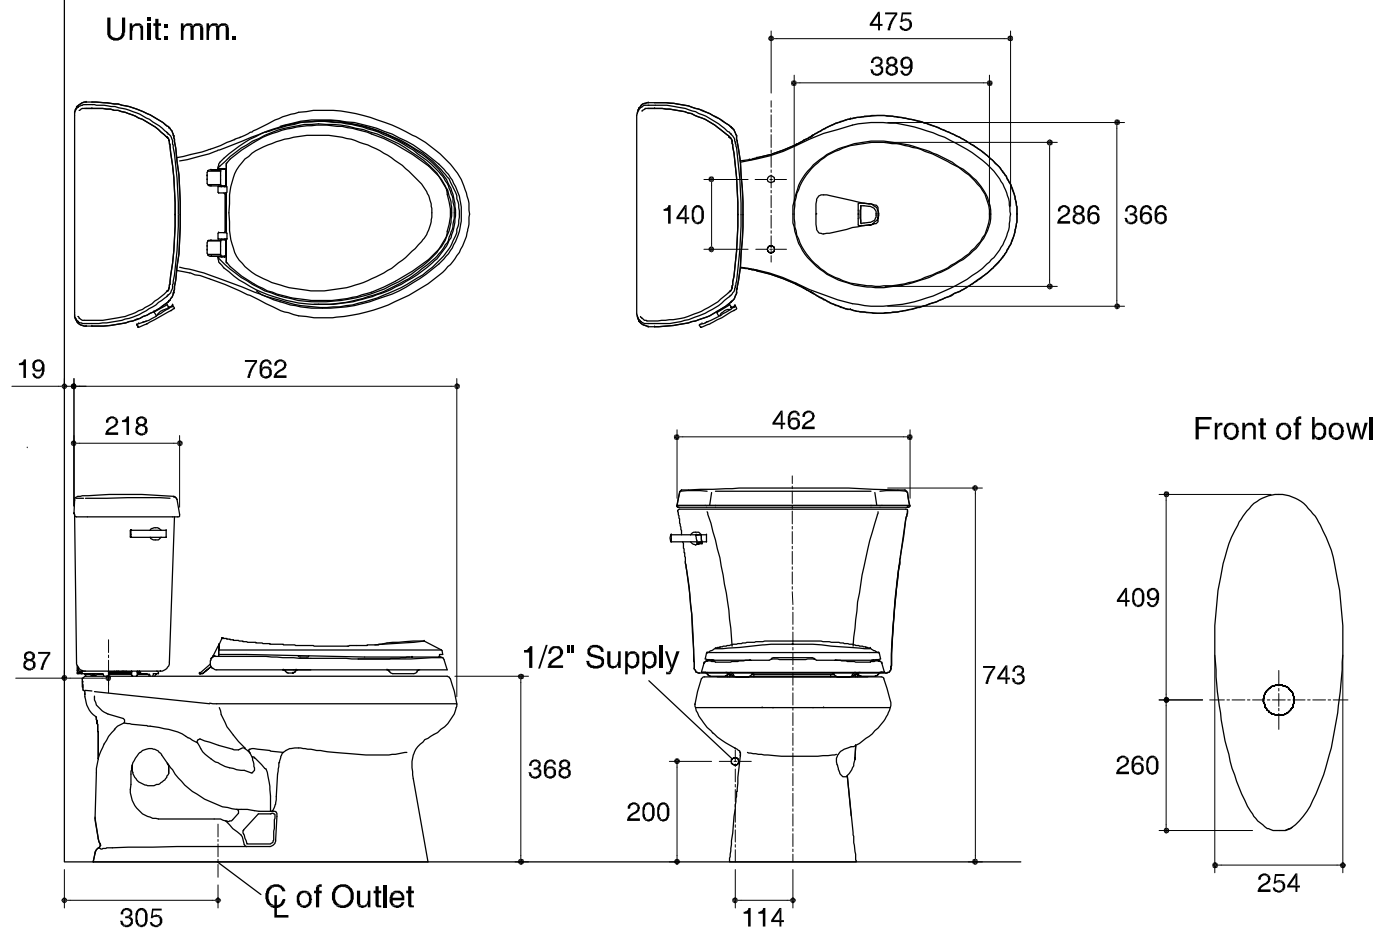

Dimensions are approximate.

Unit: mm.

SKU	K-72635X-0
Name	WELLWORTH
Description	2PC TOILET

\* The recommended dimension for installation can be adjusted according to user preferences and layout.