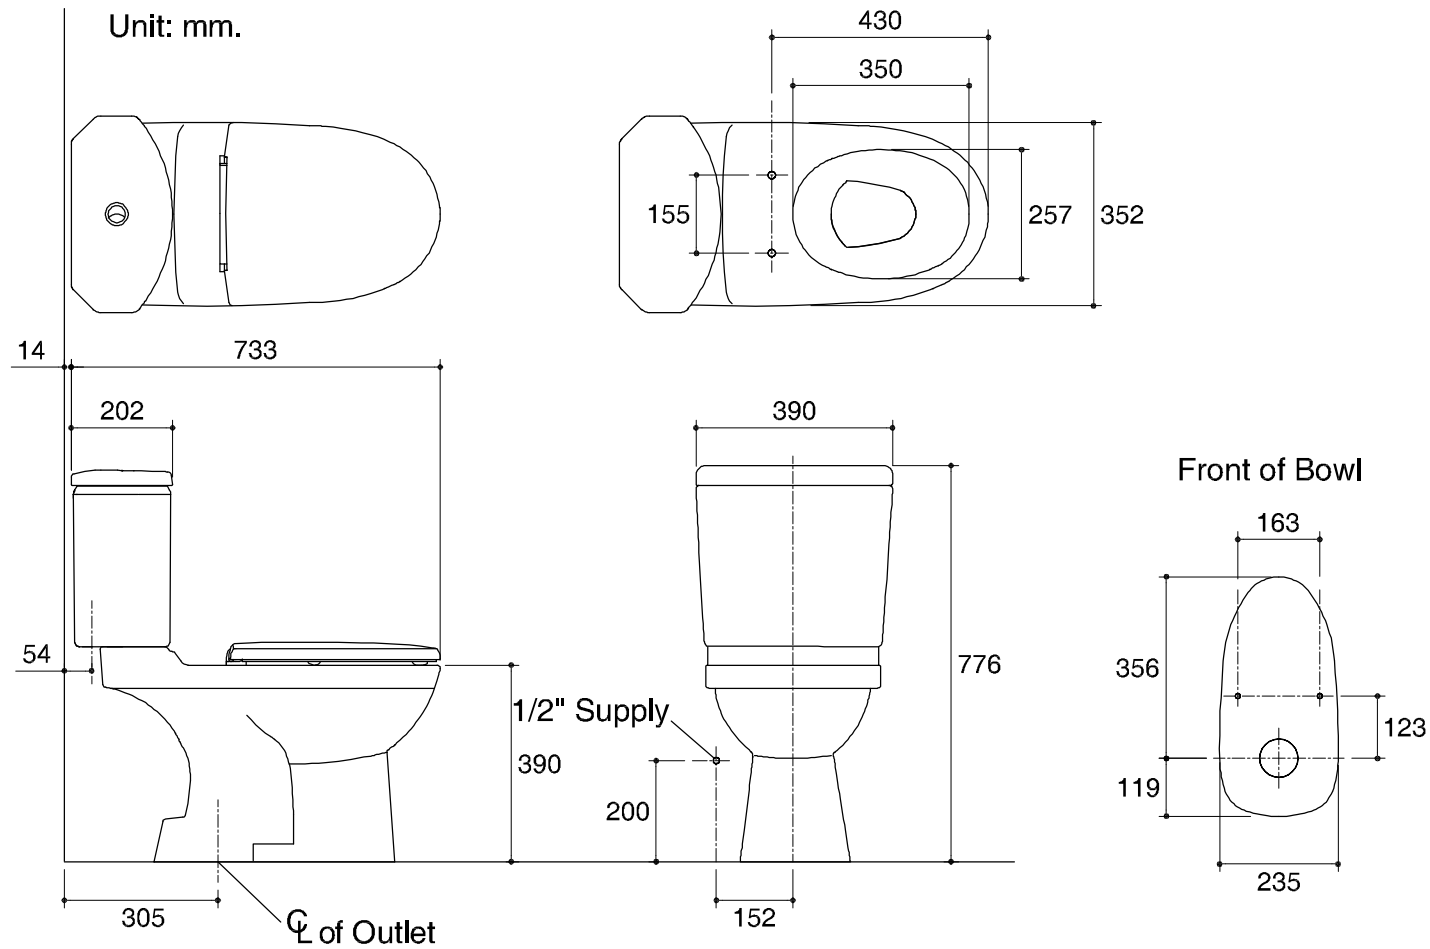

Dimensions are approximate.

Unit: mm.

SKU	K-45682X-S-0
Name	ODEON
Description	2PC TOILET

KOHLER

* The recommended dimension for installation can be adjusted according to user preferences and layout.