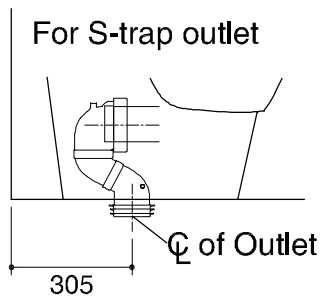

Dimensions are approximate.

Unit: mm.

SKU	K-45679X-S-0
Name	OVE
Description	2PC TOILET

**KOHLER**

\* The recommended dimension for installation can be adjusted according to user preferences and layout.