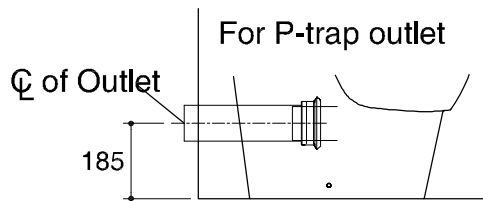

Dimensions are approximate.

Unit: mm.

SKU	K-45679X-S-0
Name	OVE
Description	2PC TOILET

**KOHLER**

\* The recommended dimension for installation can be adjusted according to user preferences and layout.