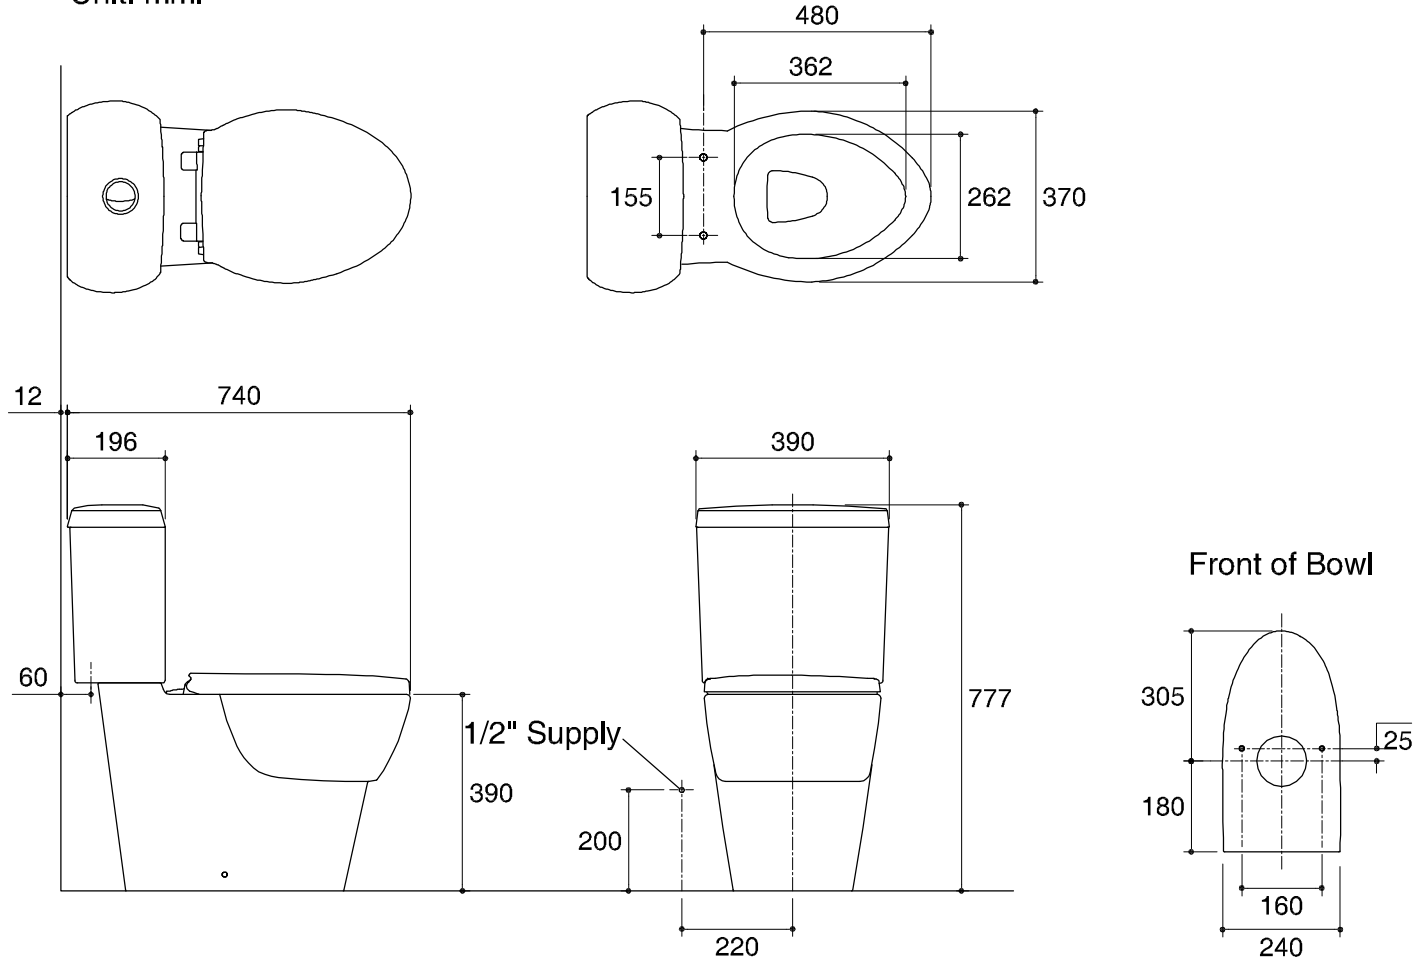

Dimensions are approximate.

Unit: mm.

SKU	K-45679X-S-0
Name	OVE
Description	2PC TOILET

**KOHLER**

\* The recommended dimension for installation can be adjusted according to user preferences and layout.