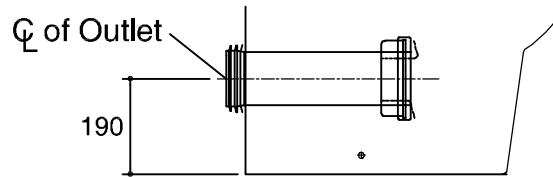

Dimensions are approximate.

Unit: mm.

Front of Bowl

For outlet S-trap

For outlet P-trap

SKU	K-18188X-S-0
Name	OPIAZ
Description	2PC TOILET

**KOHLER**

\* The recommended dimension for installation can be adjusted according to user preferences and layout.