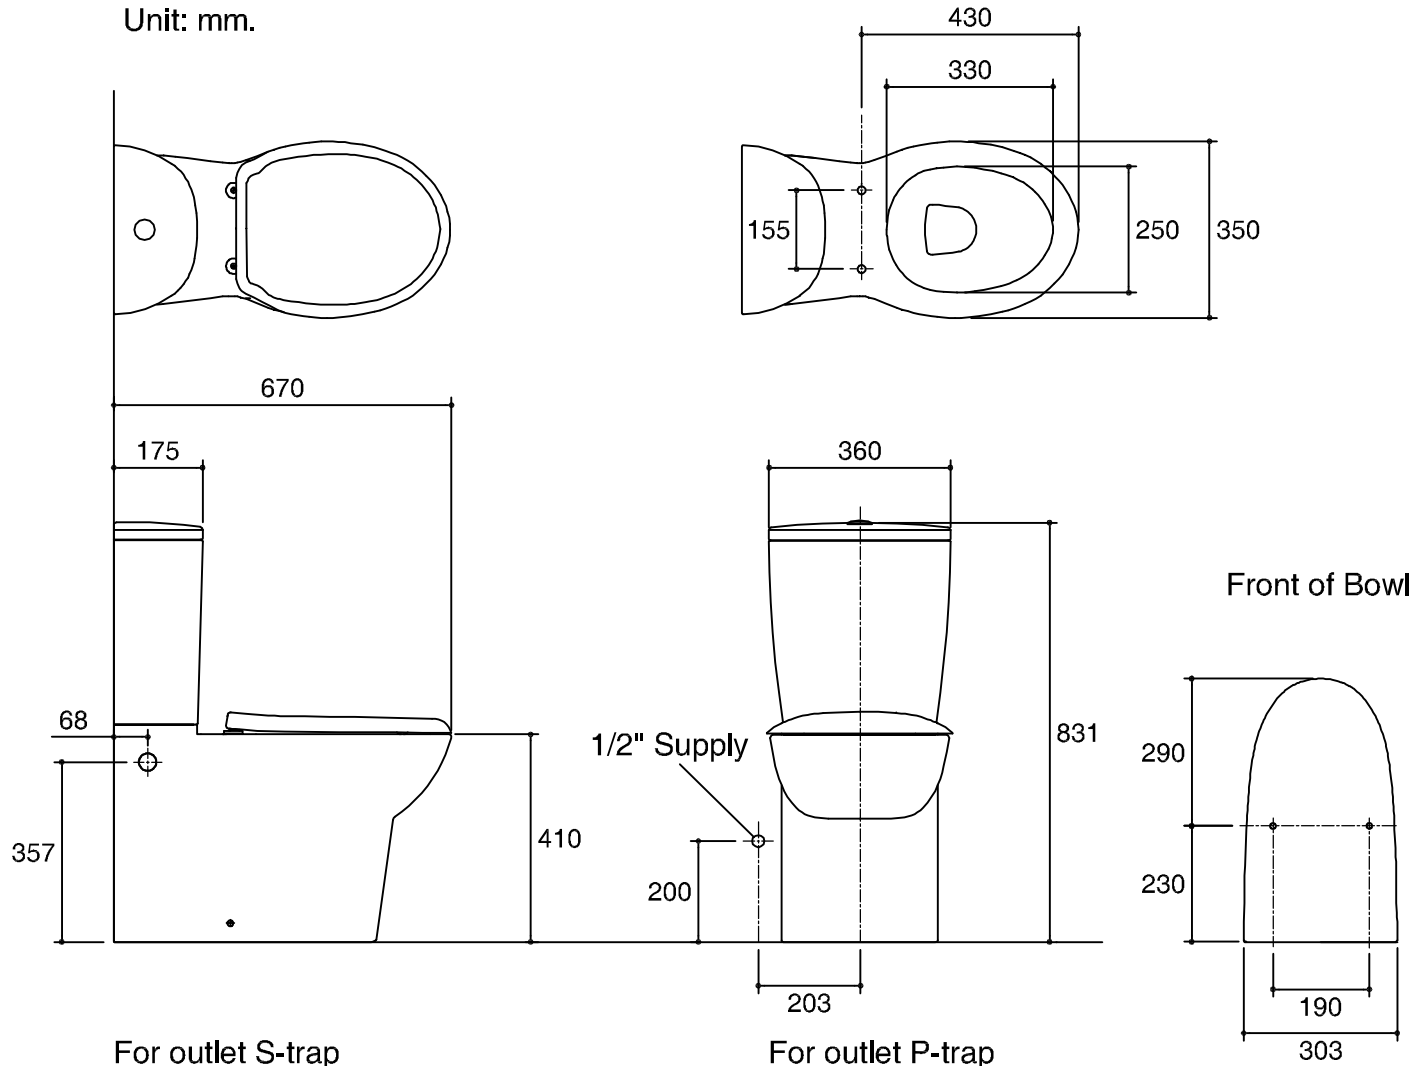

Dimensions are approximate.

Unit: mm.

Front of Bowl

For outlet S-trap

For outlet P-trap

SKU	K-18188X-S-0
Name	OPIAZ
Description	2PC TOILET

**KOHLER**

\* The recommended dimension for installation can be adjusted according to user preferences and layout.