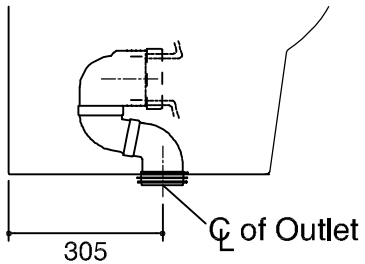

Dimensions are approximate.

Unit: mm.

Front of Bowl

For outlet S-trap

For outlet P-trap

SKU	K-18188X-S-0
Name	OPIAZ
Description	2PC TOILET

**KOHLER**

\* The recommended dimension for installation can be adjusted according to user preferences and layout.