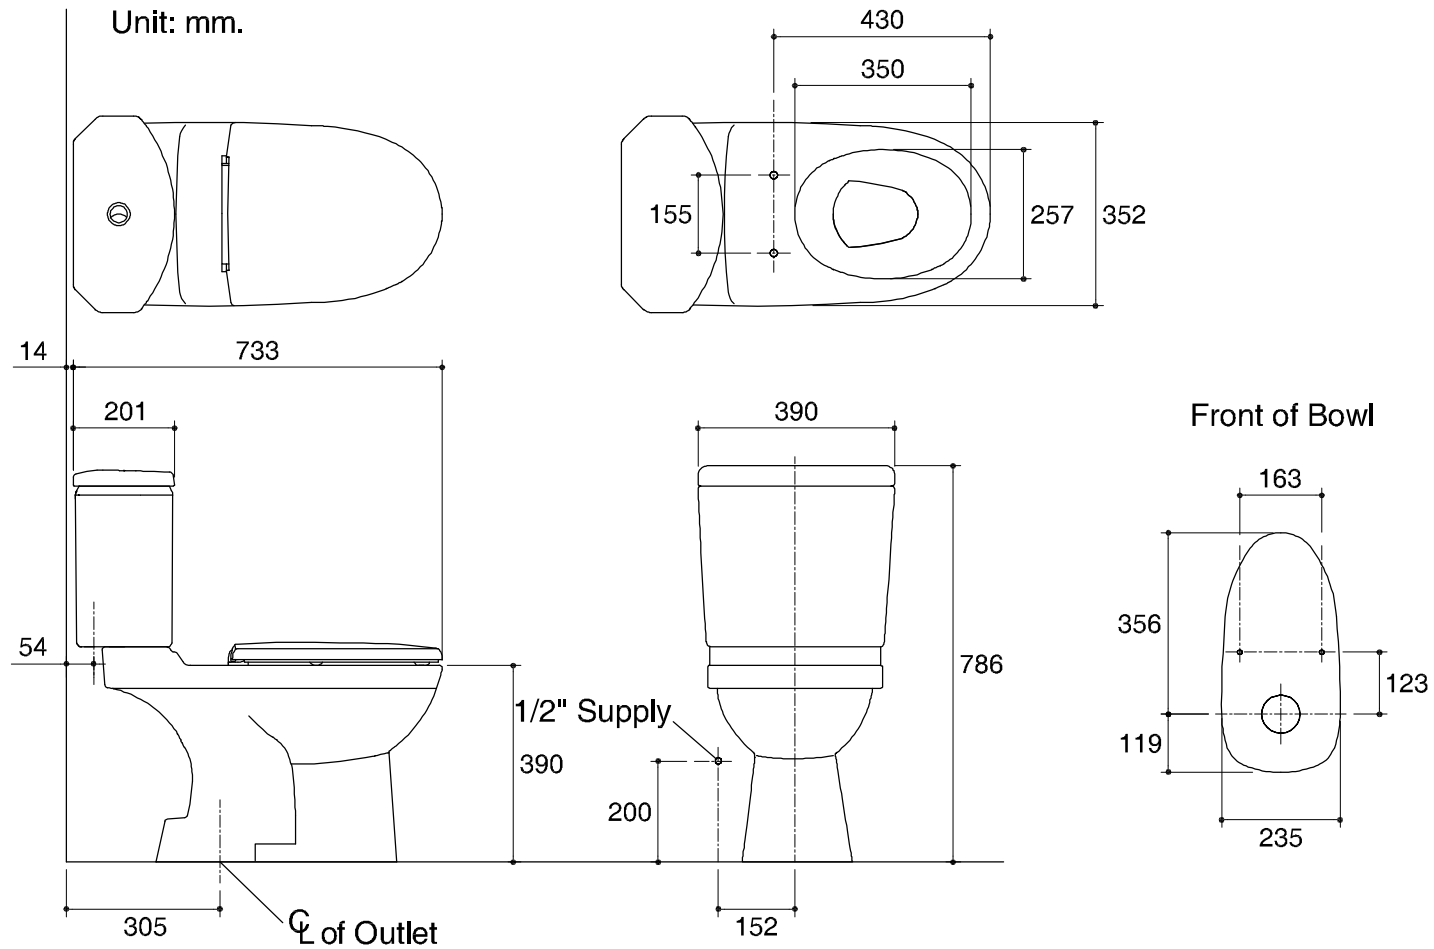

Dimensions are approximate.

Unit: mm.

SKU	K-18187X-S-0
Name	ODEON
Description	2PC TOILET

KOHLER

* The recommended dimension for installation can be adjusted according to user preferences and layout.