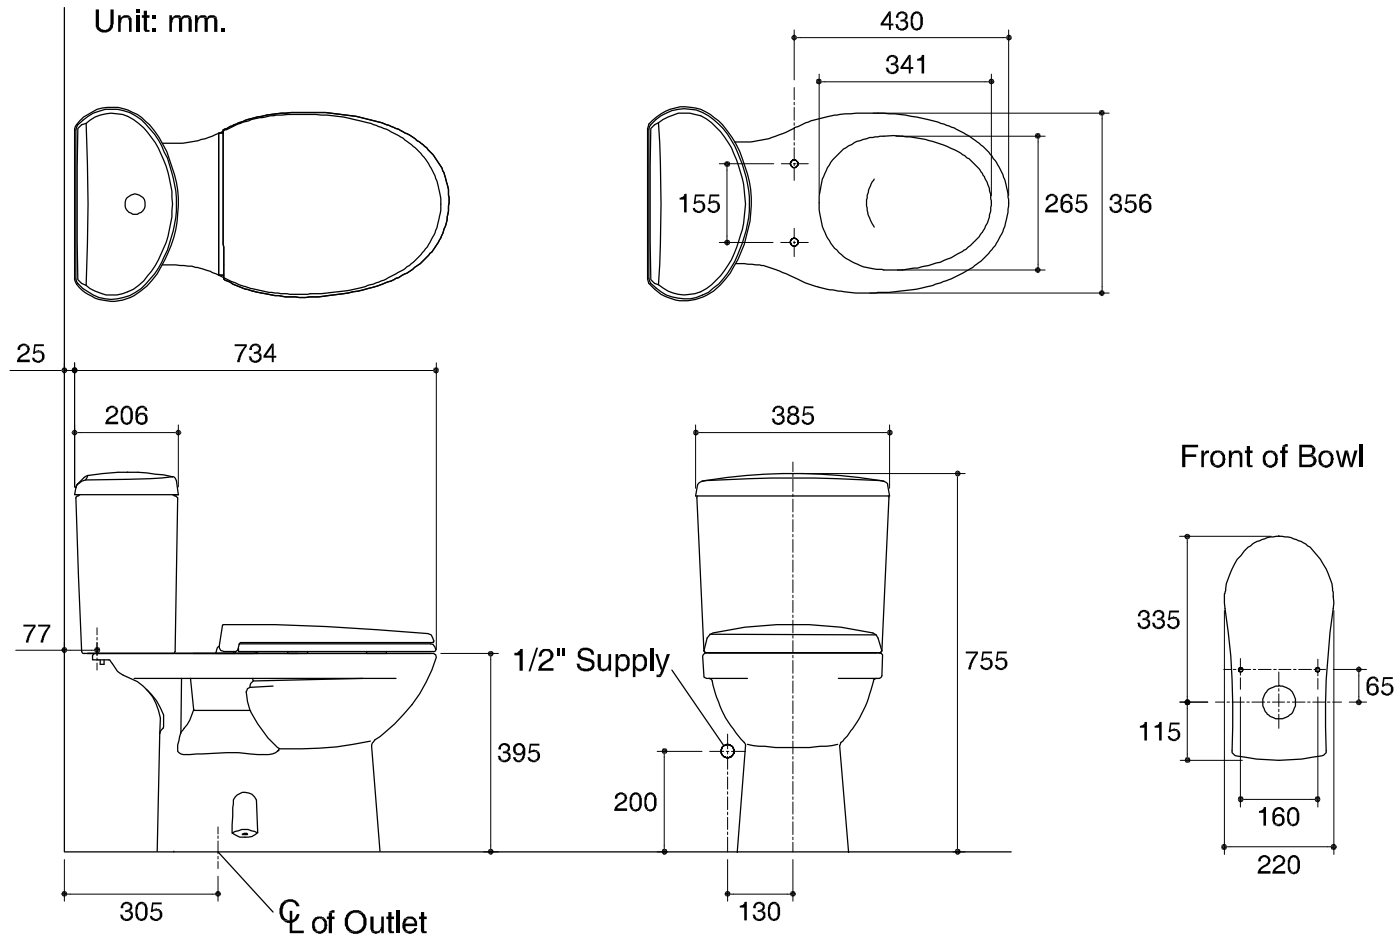

Dimensions are approximate.

Unit: mm.

SKU	K-18186X-S-0
Name	PATIO
Description	2PC TOILET

KOHLER

* The recommended dimension for installation can be adjusted according to user preferences and layout.