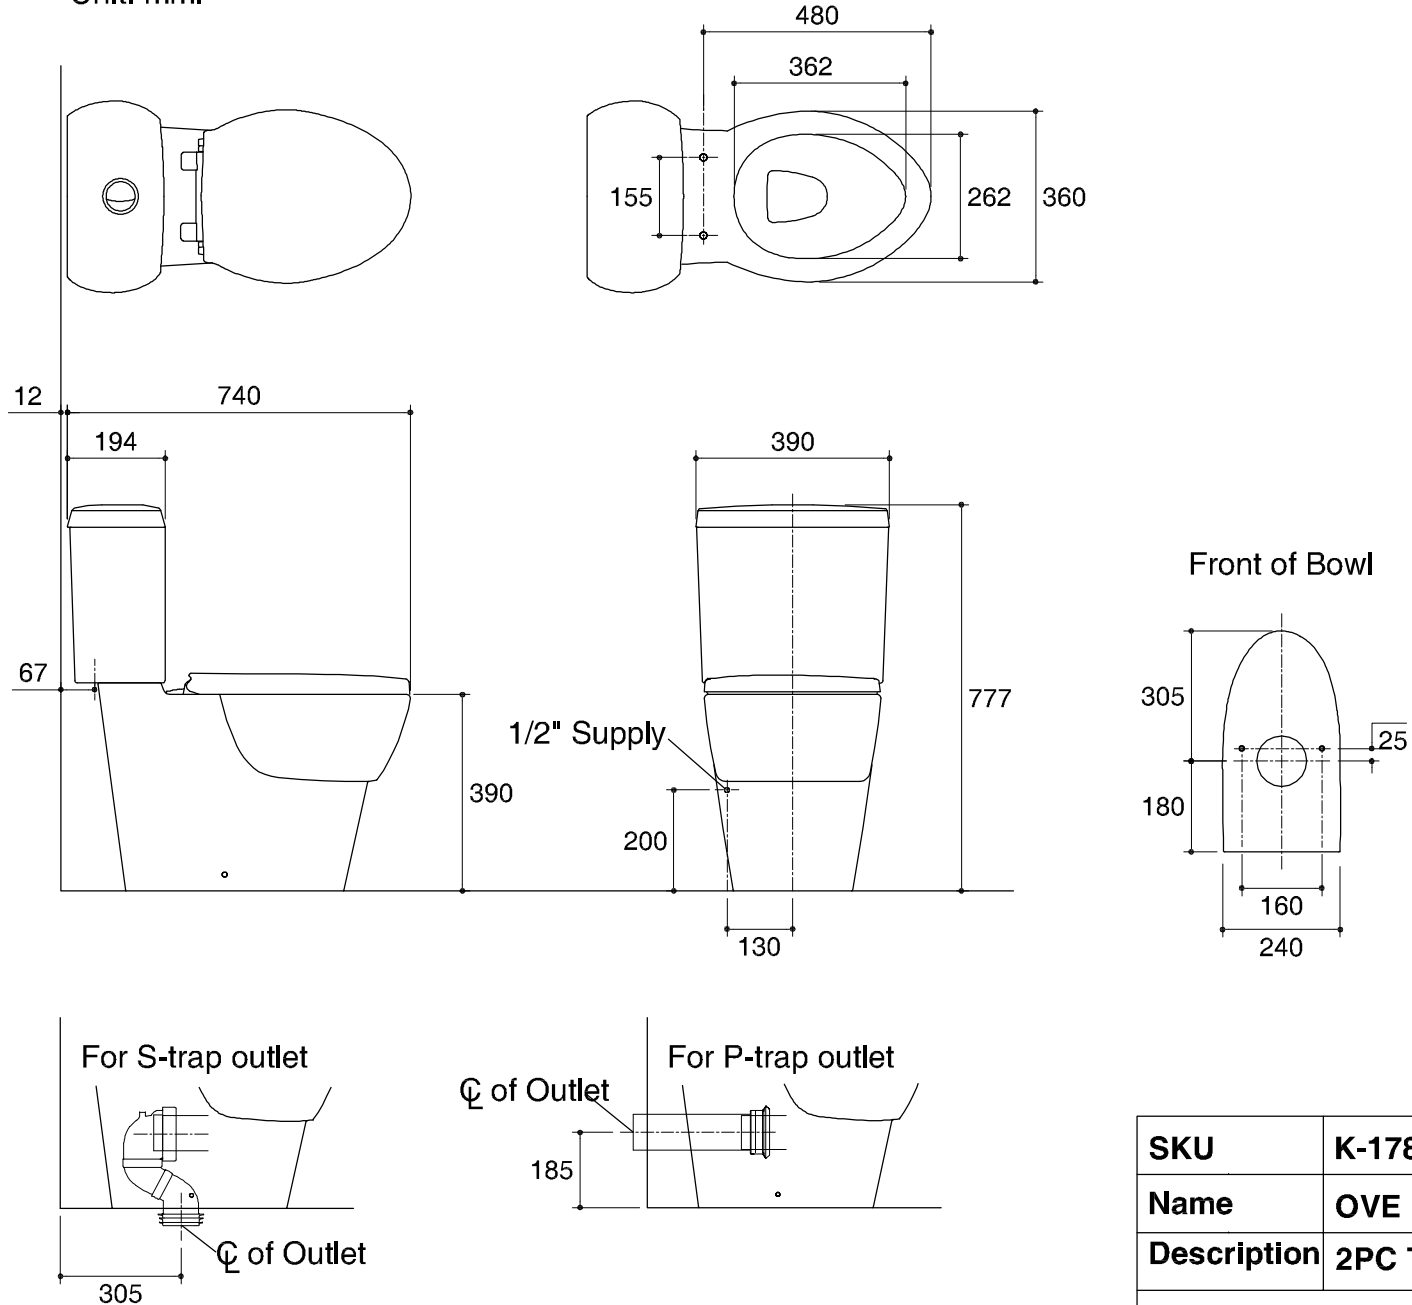

Dimensions are approximate.

Unit: mm.

SKU	K-17888X-S-0
Name	OVE
Description	2PC TOILET

**KOHLER**

\* The recommended dimension for installation can be adjusted according to user preferences and layout.