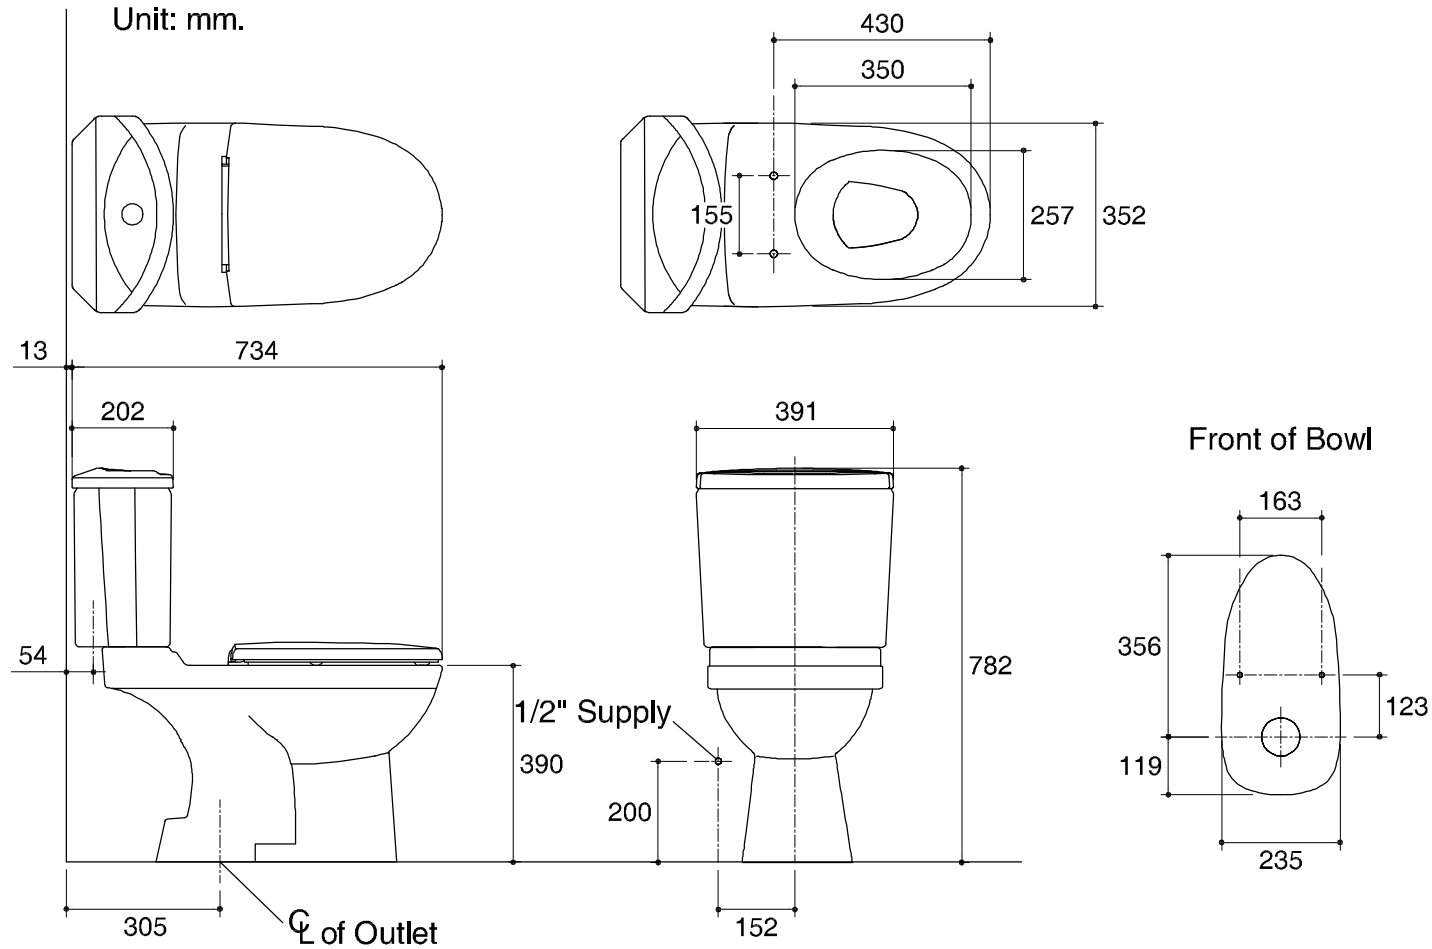

Dimensions are approximate.

Unit: mm.

SKU	K-17739X-0
Name	ODEON
Description	2PC TOILET

* The recommended dimension for installation can be adjusted according to user preferences and layout.

KOHLER