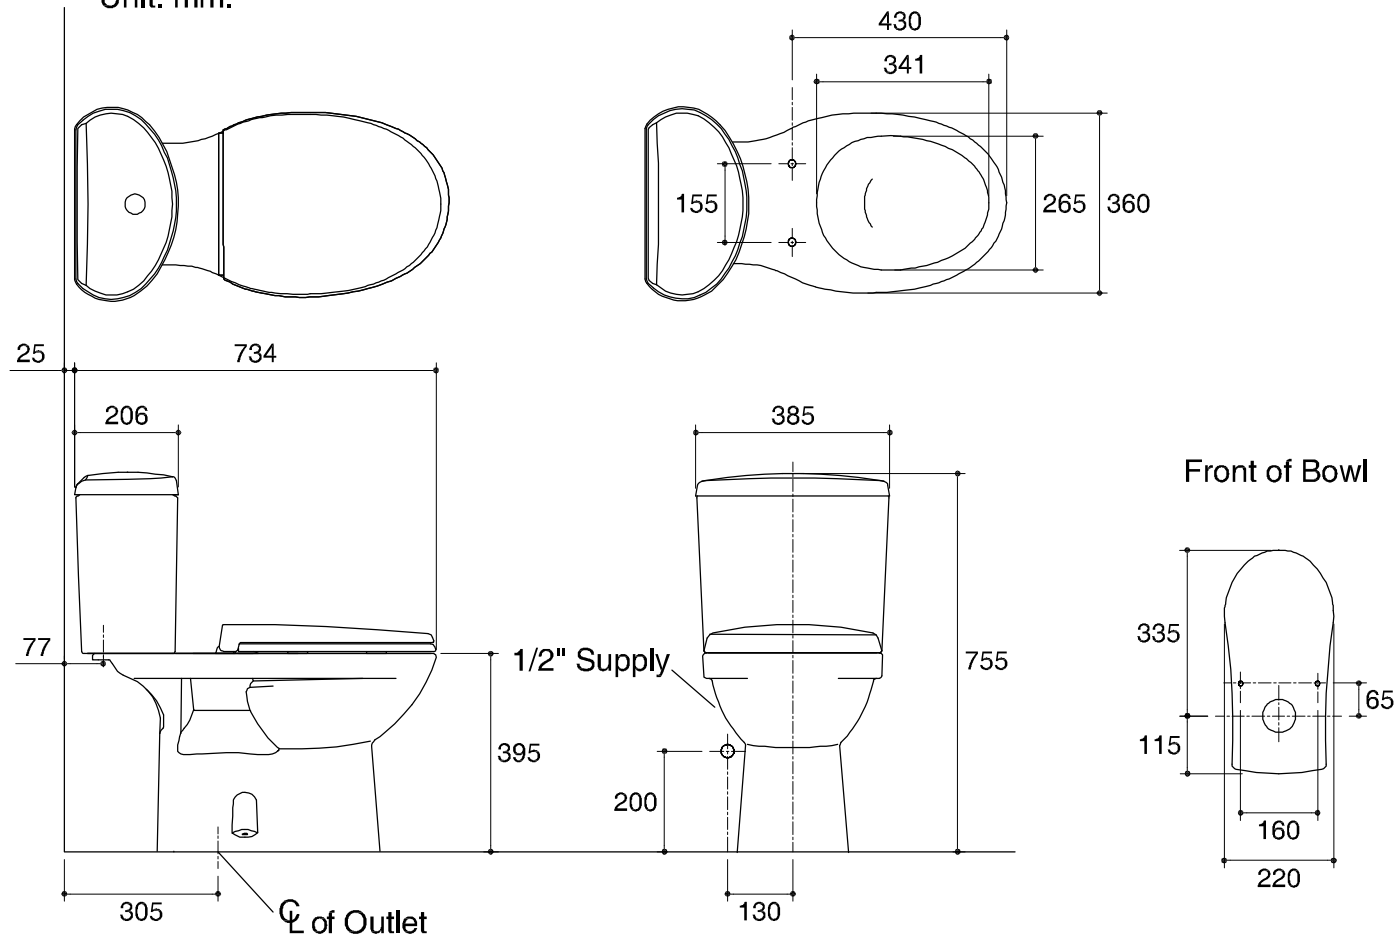

Dimensions are approximate.

Unit: mm.

SKU	K-17738X-0
Name	PATIO
Description	2PC TOILET

KOHLER

* The recommended dimension for installation can be adjusted according to user preferences and layout.