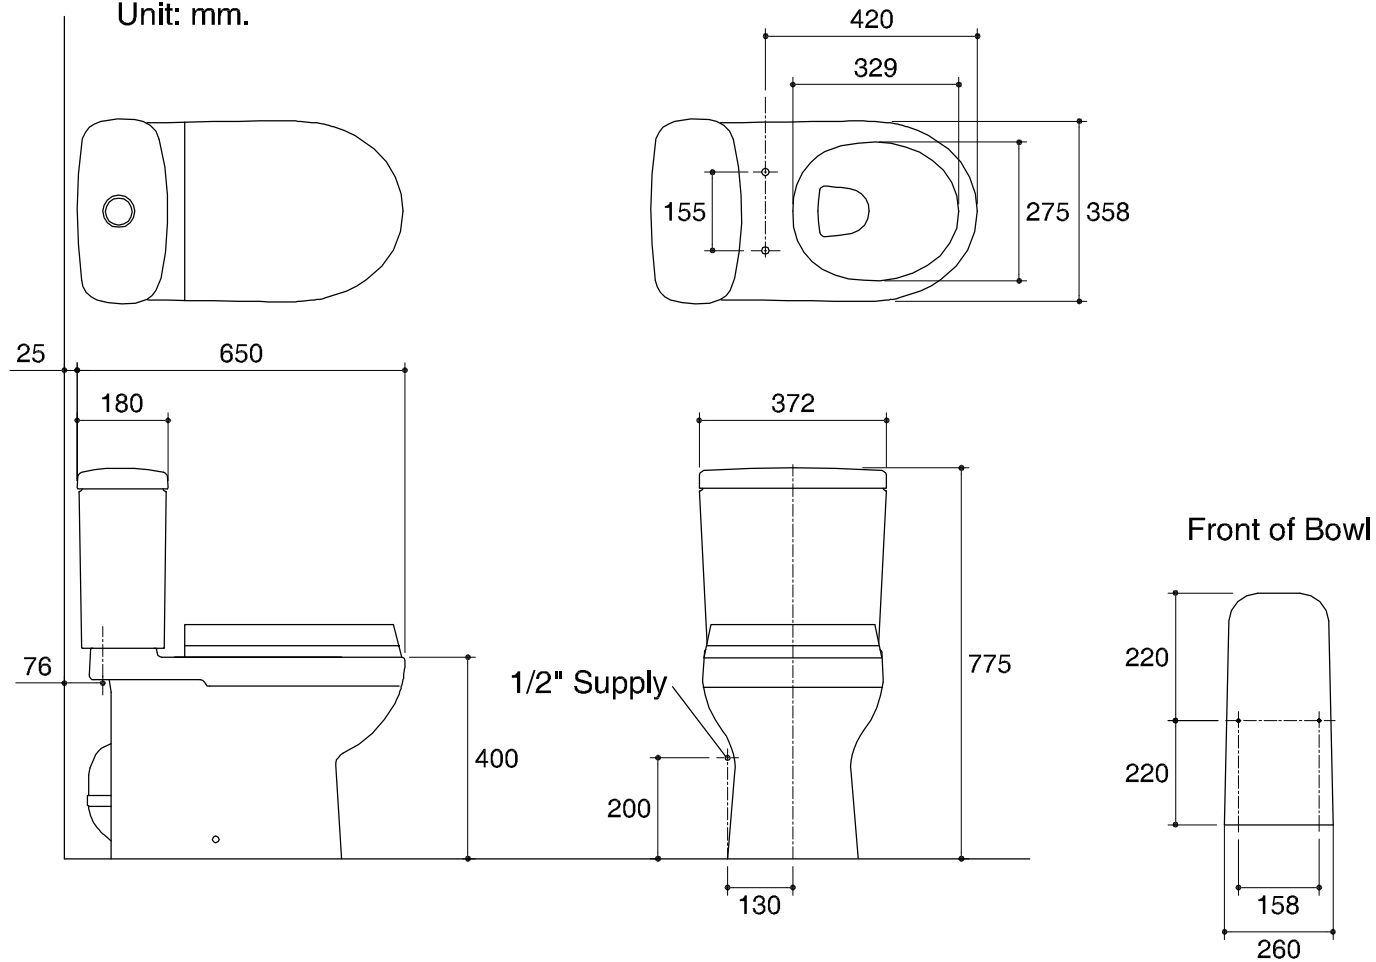

Dimensions are approximate.

Unit: mm.

For outlet S-trap

For outlet P-trap

SKU	K-17699X-0
Name	PANACHE
Description	2PC TOILET

**KOHLER**

\* The recommended dimension for installation can be adjusted according to user preferences and layout.