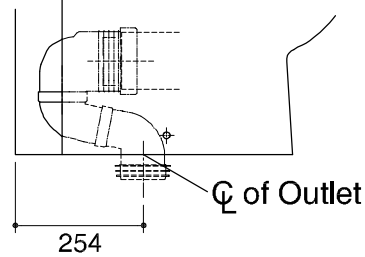

Dimensions are approximate.

Unit: mm.

For outlet S-trap

For outlet P-trap

SKU	K-17699X-0
Name	PANACHE
Description	2PC TOILET

**KOHLER**

\* The recommended dimension for installation can be adjusted according to user preferences and layout.