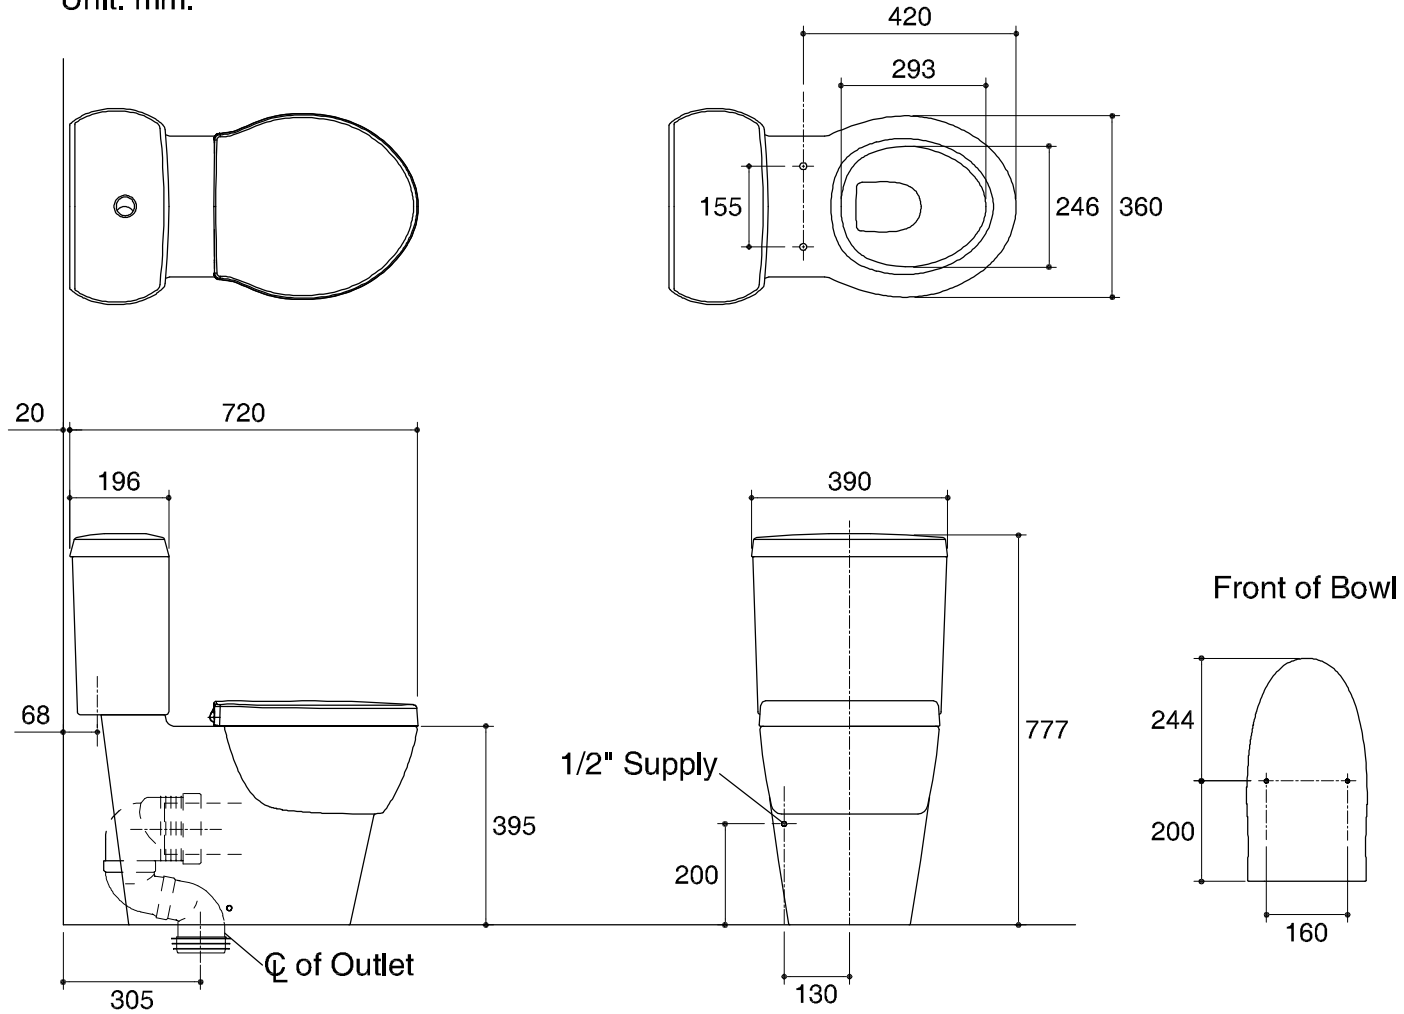

Dimensions are approximate.

Unit: mm.

SKU	K-17643X-0
Name	OVE
Description	2PC TOILET

KOHLER

* The recommended dimension for installation can be adjusted according to user preferences and layout.