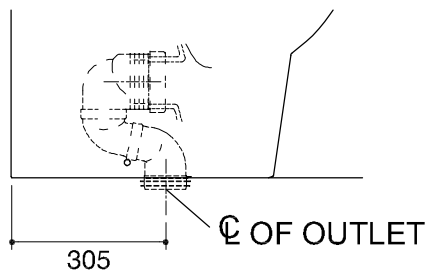

Dimensions are approximate.

Unit: mm.

For outlet S-trap

For outlet P-trap

SKU	K-17641X-0
Name	OPIAZ
Description	2PC TOILET

KOHLER

* The recommended dimension for installation can be adjusted according to user preferences and layout.