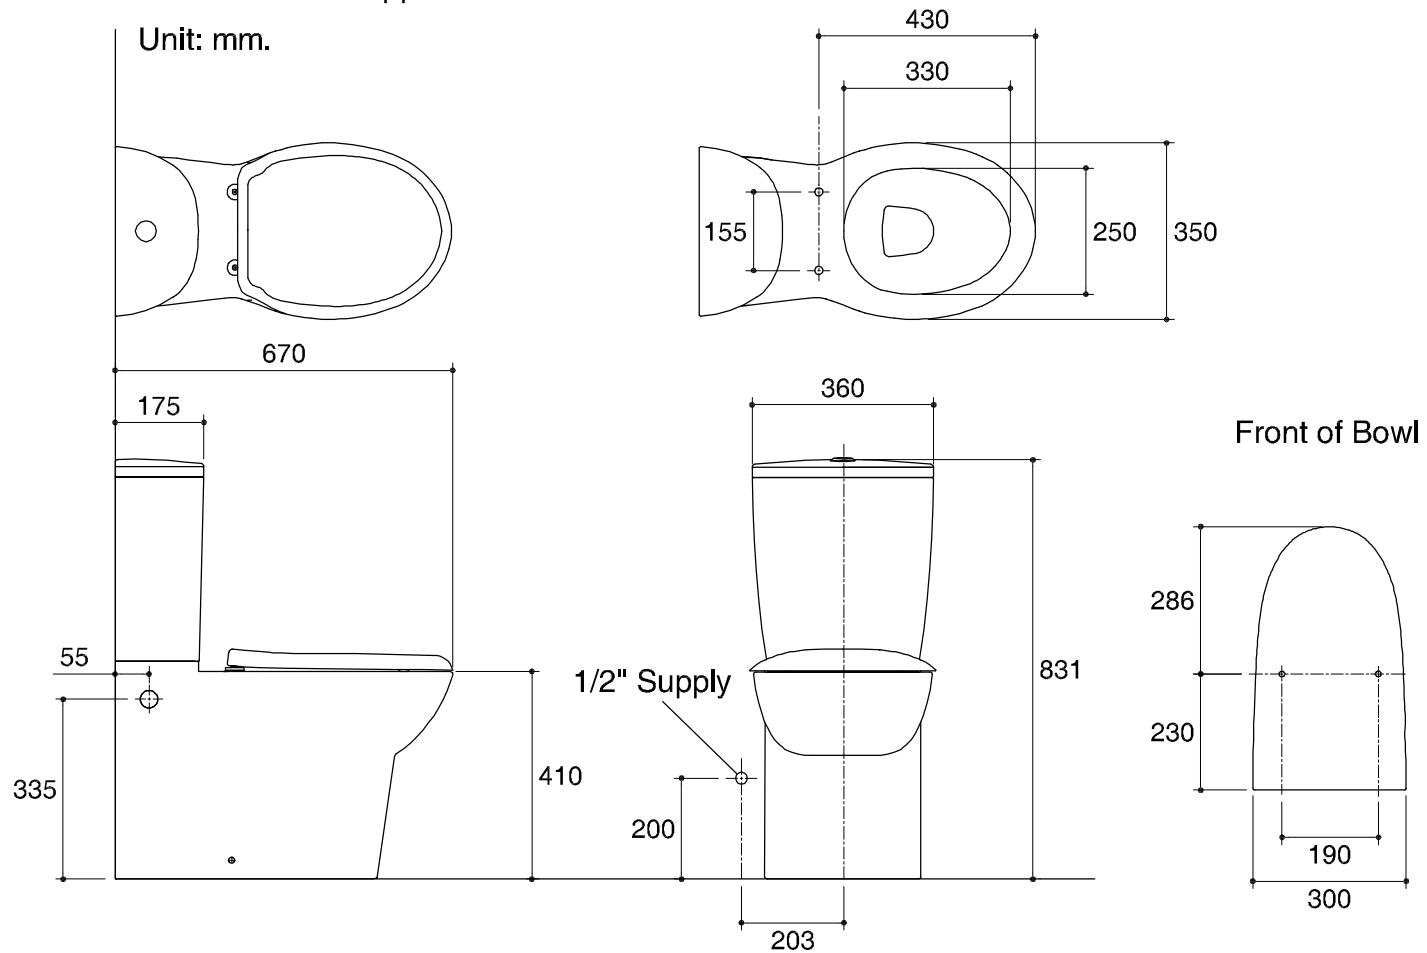

Dimensions are approximate.

Unit: mm.

For outlet S-trap

For outlet P-trap

SKU	K-17641X-0
Name	OPIAZ
Description	2PC TOILET

KOHLER

* The recommended dimension for installation can be adjusted according to user preferences and layout.