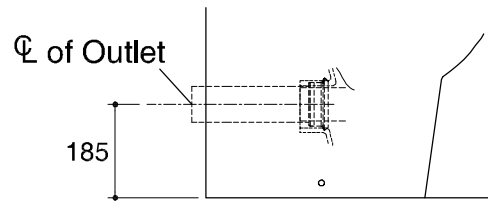

Dimensions are approximate.

Unit: mm.

For outlet S-trap

For outlet P-trap

SKU	K-17641X-0
Name	OPIAZ
Description	2PC TOILET

KOHLER

* The recommended dimension for installation can be adjusted according to user preferences and layout.