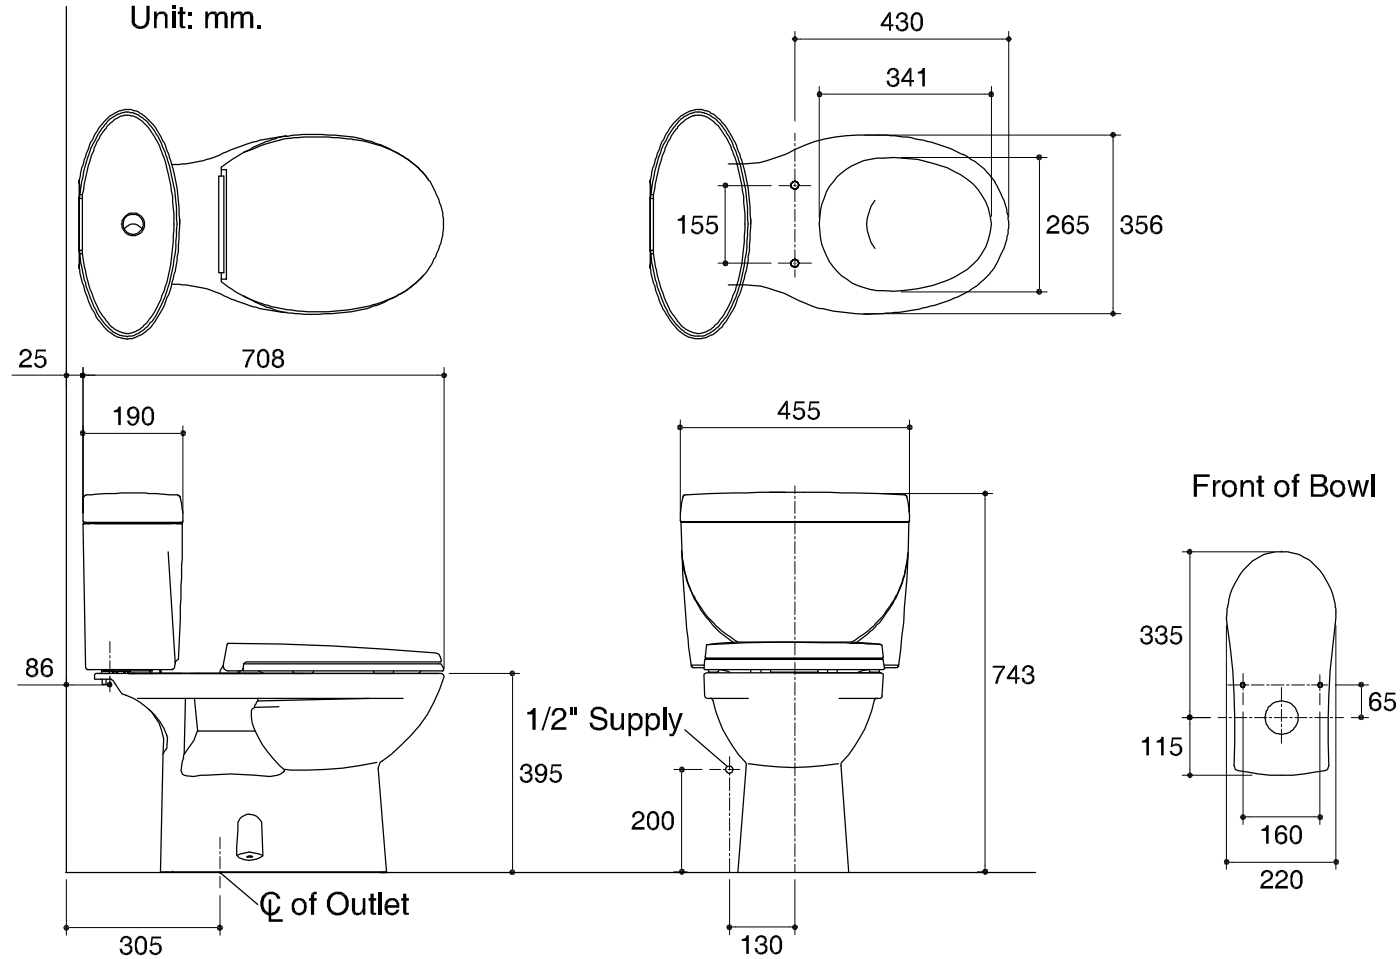

Dimensions are approximate.

Unit: mm.

SKU	K-17214X-S-0
Name	COUTURE
Description	2PC TOILET

* The recommended dimension for installation can be adjusted according to user preferences and layout.

KOHLER