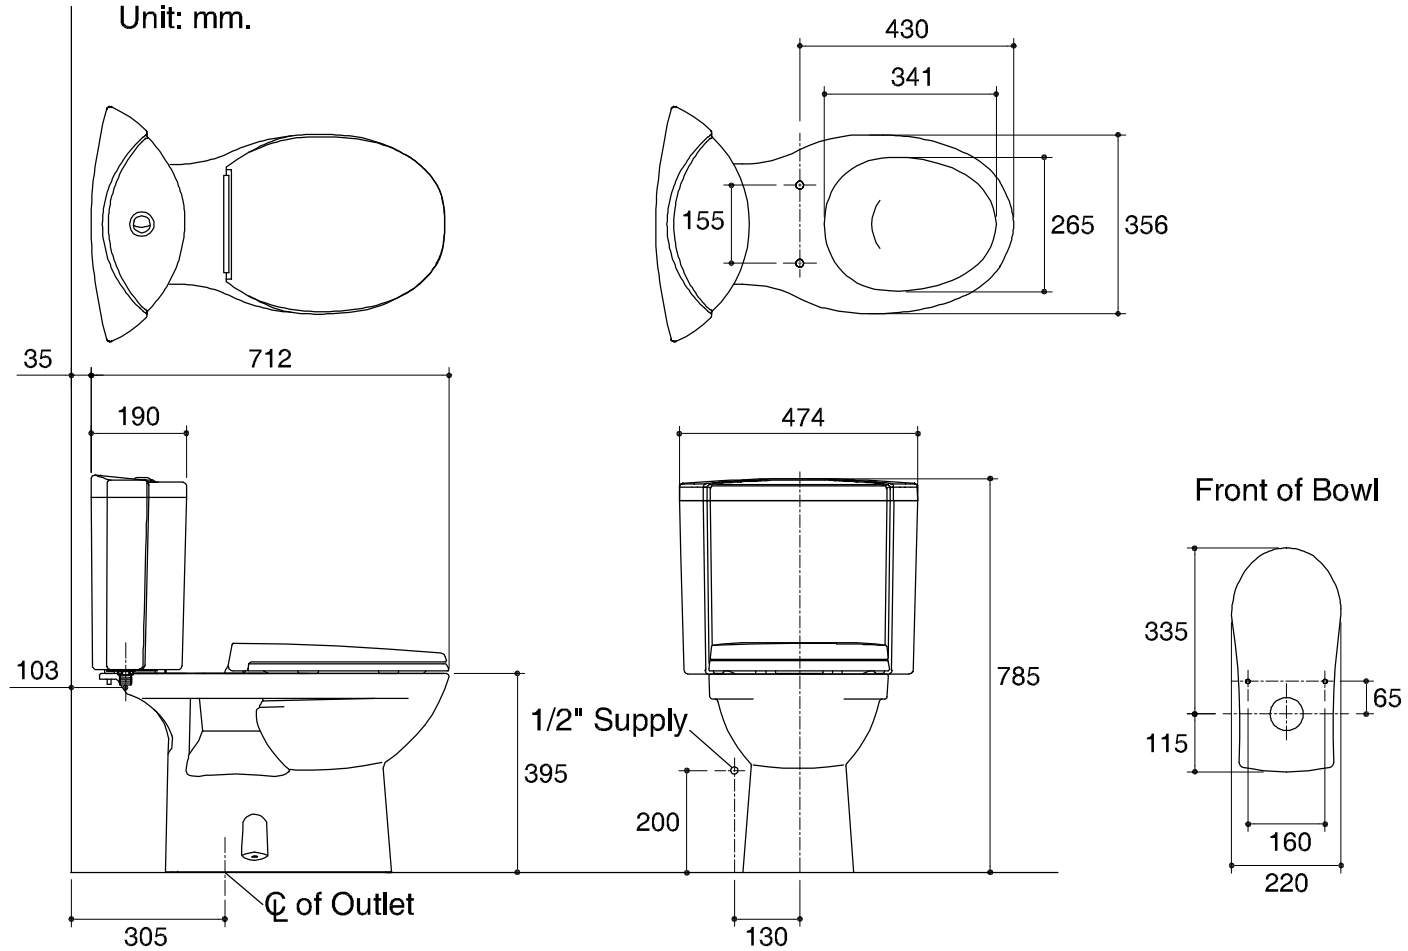

Dimensions are approximate.

Unit: mm.

SKU	K-17213X-0
Name	FOLIO
Description	2PC TOILET

KOHLER

* The recommended dimension for installation can be adjusted according to user preferences and layout.