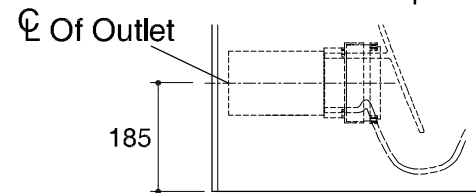

Dimensions are approximate.

Unit: mm.

For outlet S-trap

For outlet P-trap

SKU	K-16494X-S-0
Name	REVE
Description	2PC TOILET

**KOHLER**

\* The recommended dimension for installation can be adjusted according to user preferences and layout.