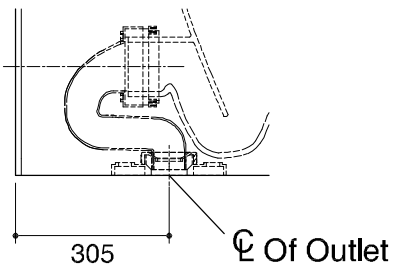

Dimensions are approximate.

Unit: mm.

For outlet S-trap

For outlet P-trap

SKU	K-16494X-S-0
Name	REVE
Description	2PC TOILET

**KOHLER**

\* The recommended dimension for installation can be adjusted according to user preferences and layout.