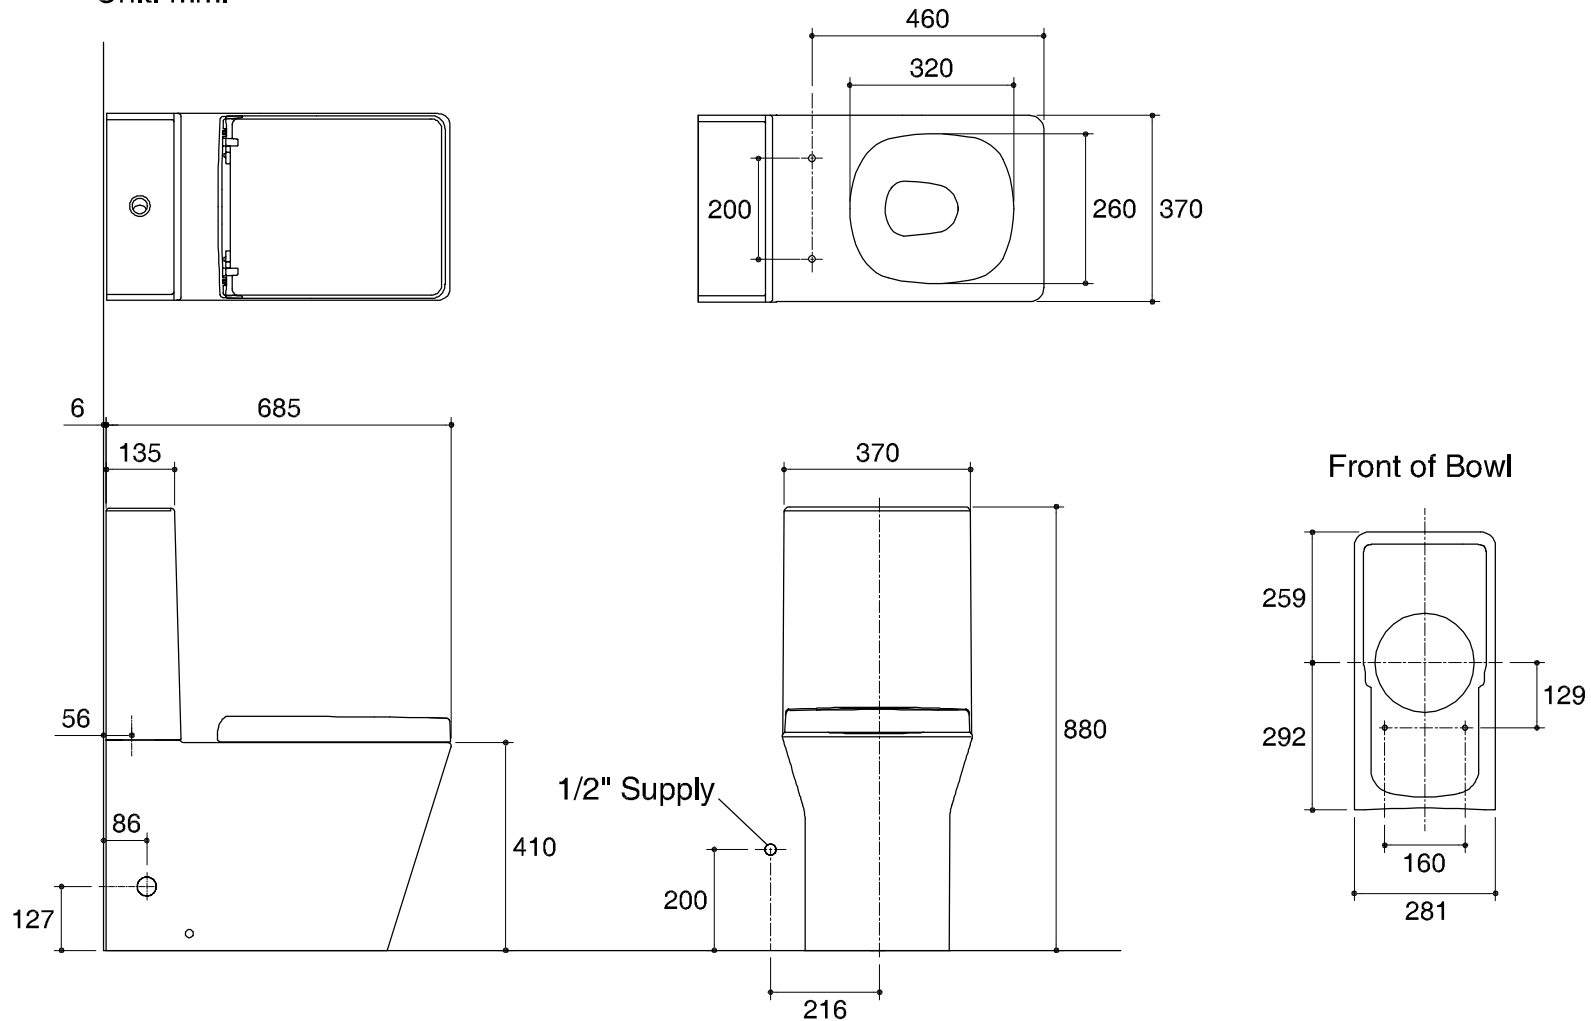

Dimensions are approximate.

Unit: mm.

For outlet S-trap

For outlet P-trap

SKU	K-16494X-S-0
Name	REVE
Description	2PC TOILET

**KOHLER**

\* The recommended dimension for installation can be adjusted according to user preferences and layout.