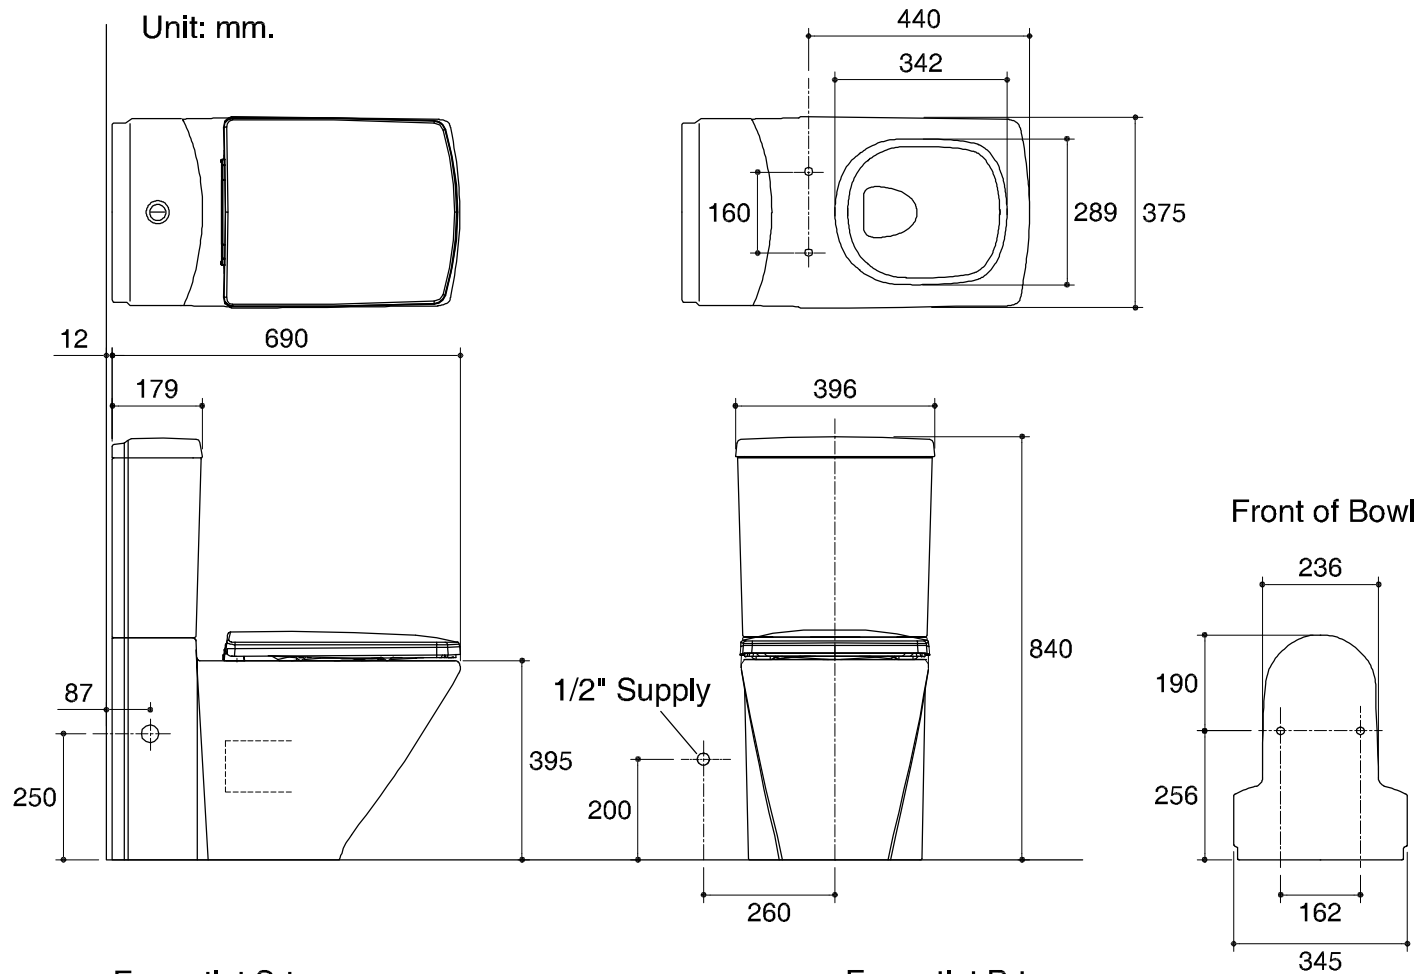

Dimensions are approximate.

Unit: mm.

For outlet S-trap

For outlet P-trap

SKU	K-15703X-S-0
Name	ESCALE
Description	2PC TOILET

KOHLER

* The recommended dimension for installation can be adjusted according to user preferences and layout.