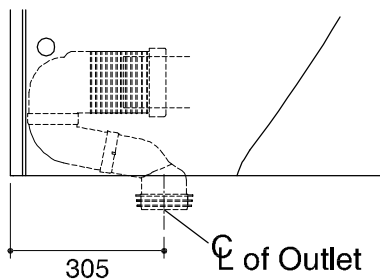

Dimensions are approximate.

Unit: mm.

For outlet S-trap

For outlet P-trap

SKU	K-15703X-S-0
Name	ESCALE
Description	2PC TOILET

KOHLER

* The recommended dimension for installation can be adjusted according to user preferences and layout.