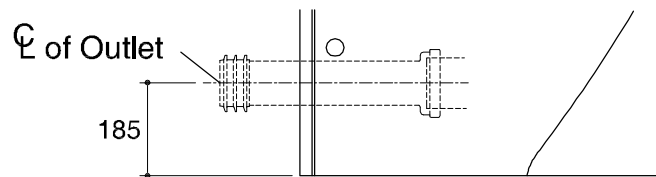

Dimensions are approximate.

Unit: mm.

For outlet S-trap

For outlet P-trap

SKU	K-15703X-S-0
Name	ESCALE
Description	2PC TOILET

KOHLER

* The recommended dimension for installation can be adjusted according to user preferences and layout.