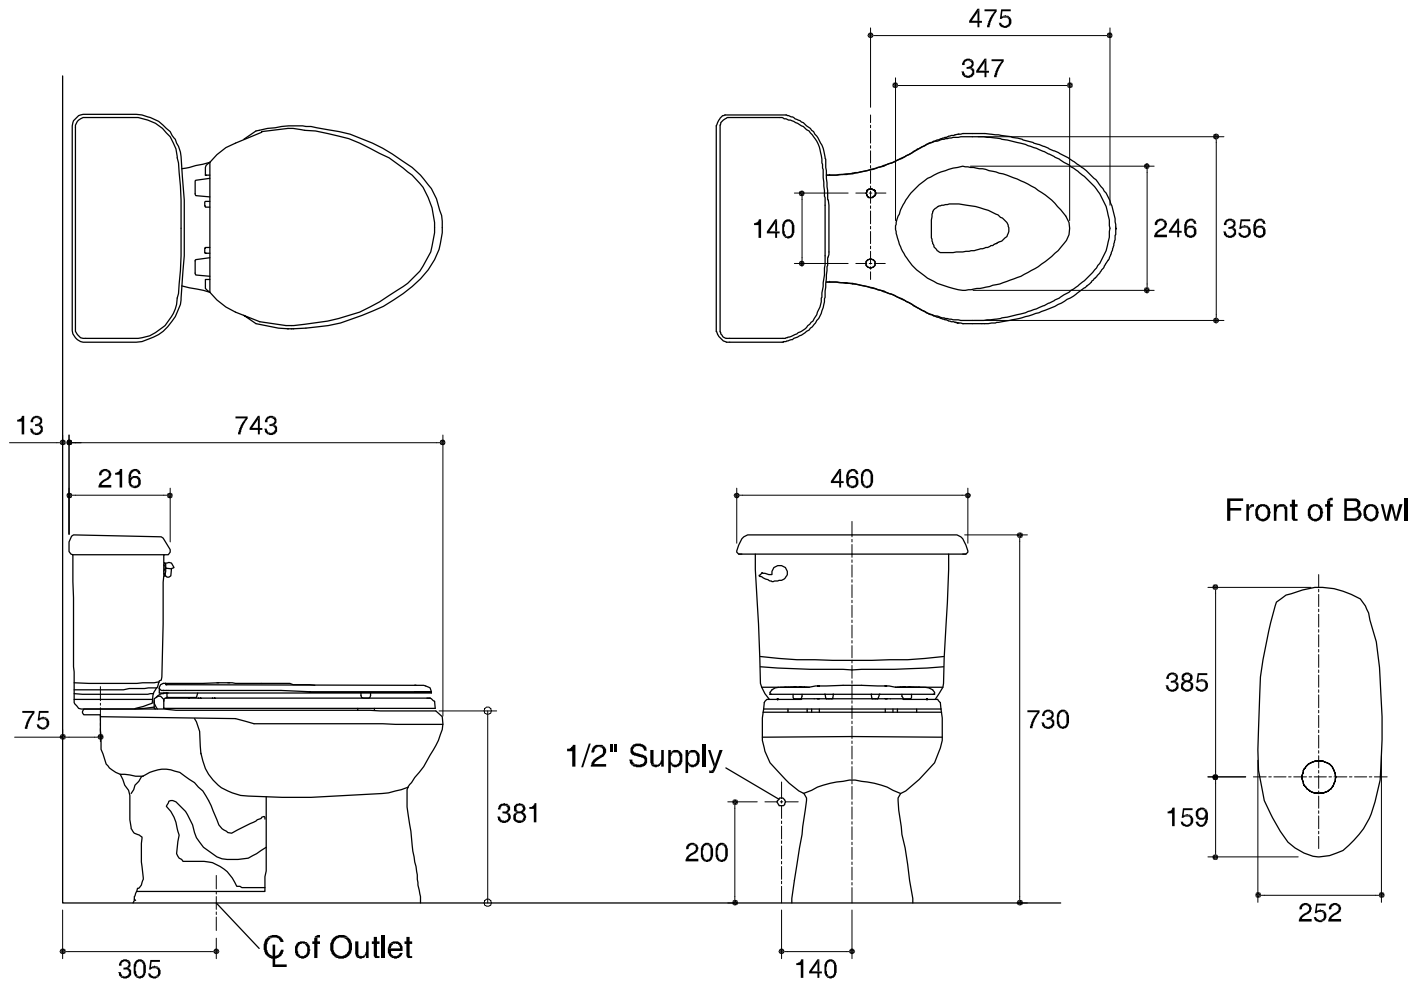

Dimensions are approximate.

Unit: mm.

SKU	K-15488X-0
Name	WINDHAM
Description	2PC TOILET

KOHLER

* The recommended dimension for installation can be adjusted according to user preferences and layout.