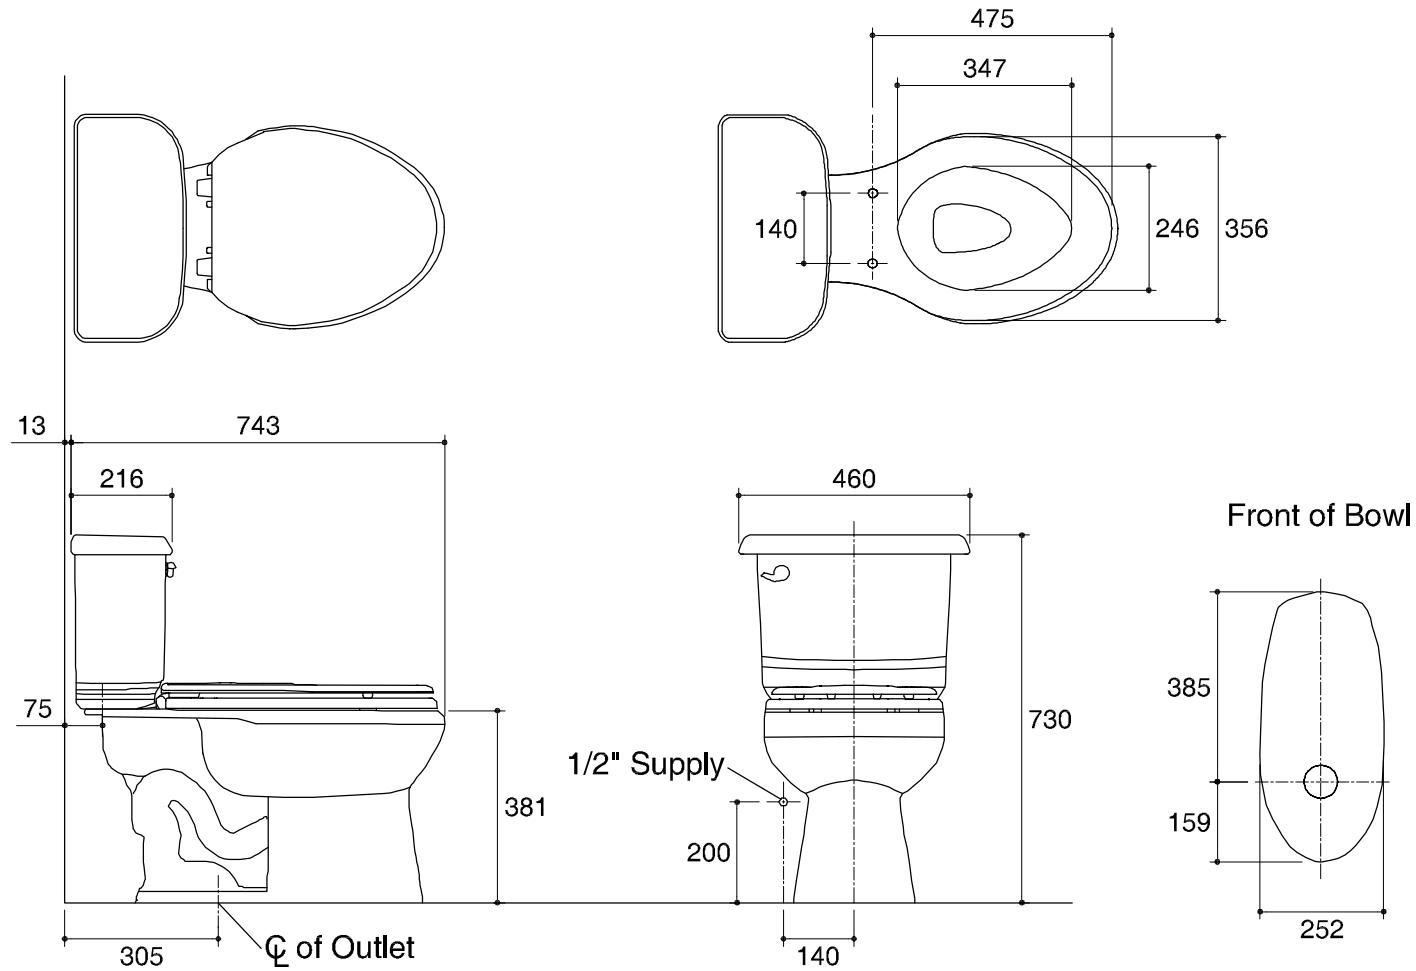

Dimensions are approximate.

Unit: mm.

SKU	K-15487X-0
Name	WINDHAM
Description	2PC TOILET

KOHLER

* The recommended dimension for installation can be adjusted according to user preferences and layout.