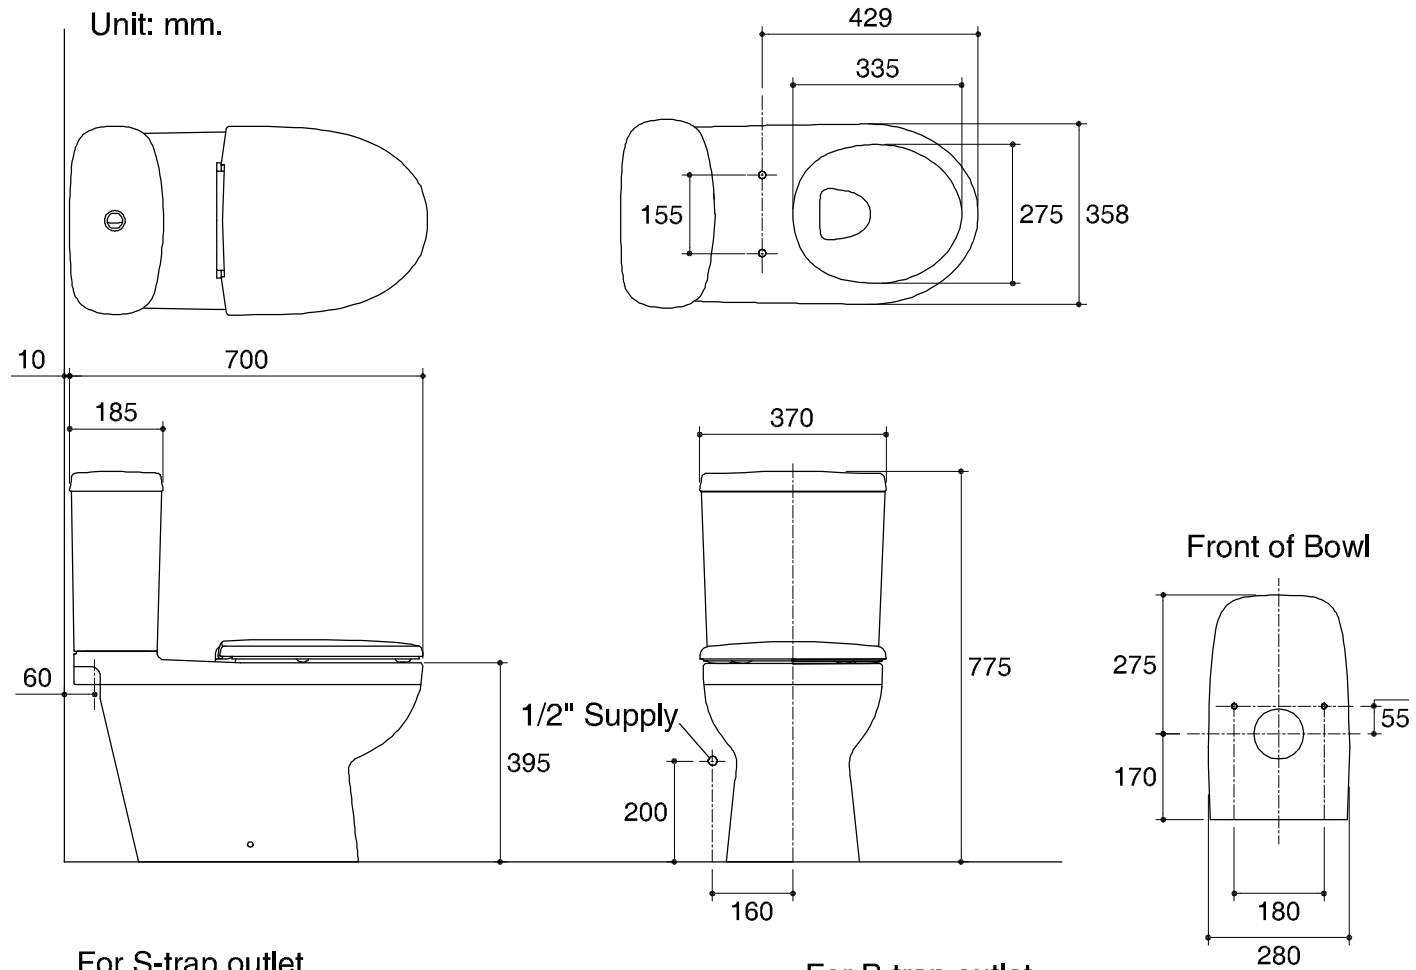

Dimensions are approximate.

Unit: mm.

For S-trap outlet

For P-trap outlet

SKU	K-15246X-0
Name	PANACHE
Description	2PC TOILET

KOHLER

* The recommended dimension for installation can be adjusted according to user preferences and layout.