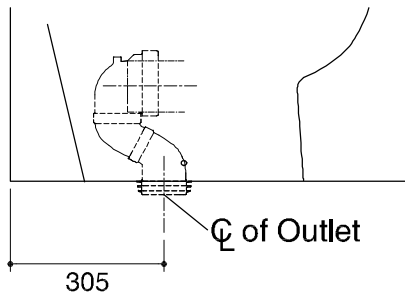

Dimensions are approximate.

Unit: mm.

For S-trap outlet

For P-trap outlet

SKU	K-15246X-0
Name	PANACHE
Description	2PC TOILET

KOHLER

* The recommended dimension for installation can be adjusted according to user preferences and layout.