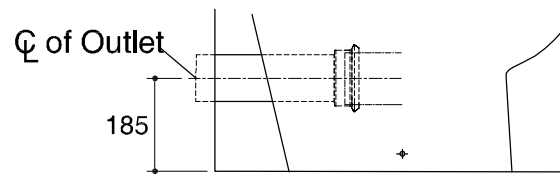

Dimensions are approximate.

Unit: mm.

For S-trap outlet

For P-trap outlet

SKU	K-15246X-0
Name	PANACHE
Description	2PC TOILET

KOHLER

* The recommended dimension for installation can be adjusted according to user preferences and layout.