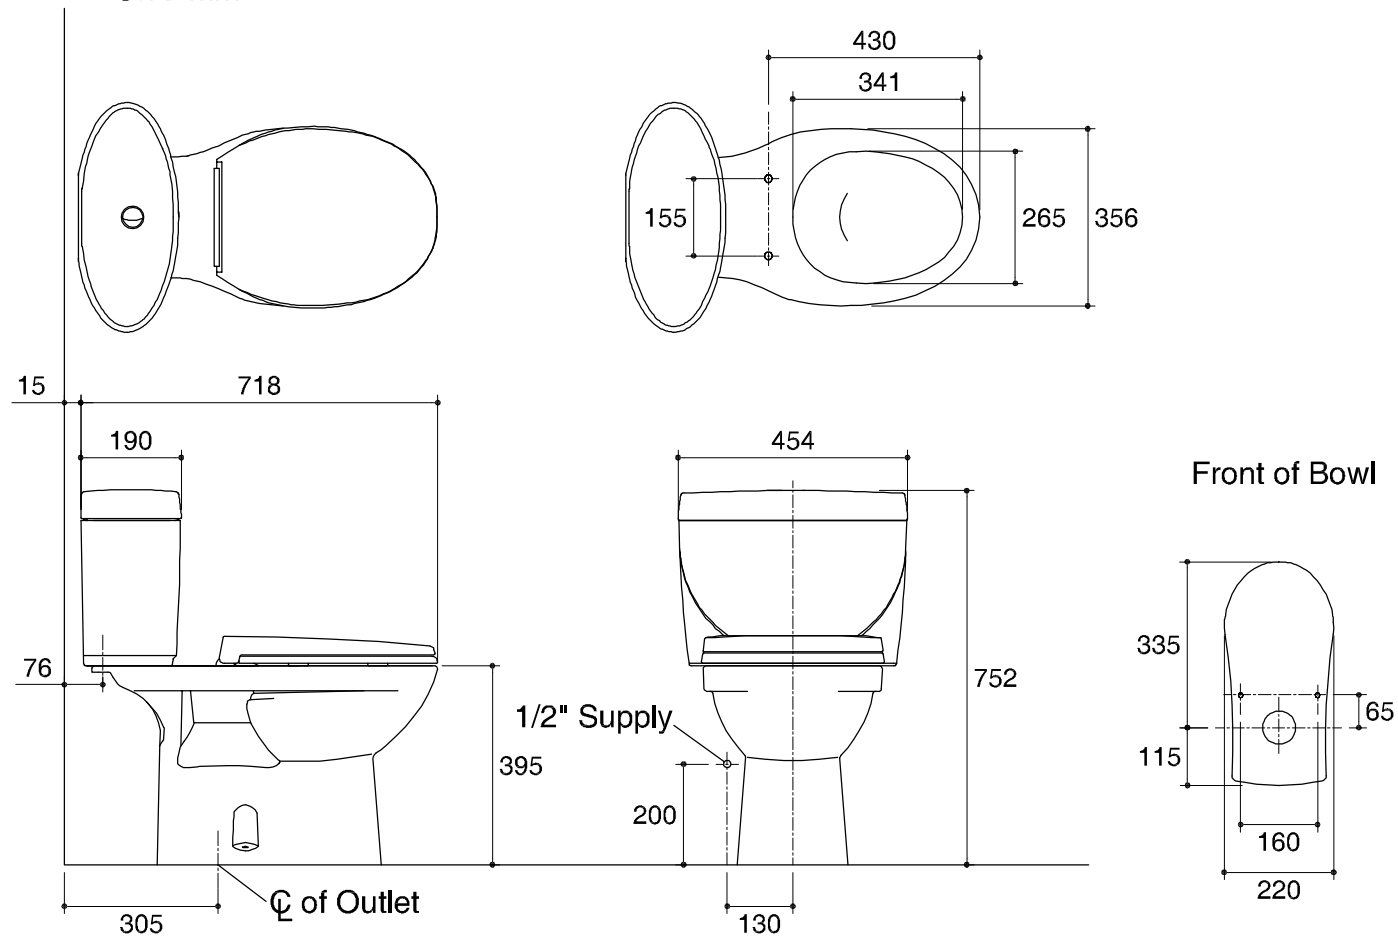

Dimensions are approximate.

Unit: mm.

\* The recommended dimension for installation can be adjusted according to user preferences and layout.

SKU	K-14603X-S-0
Name	COUTURE
Description	2PC TOILET

**KOHLER**