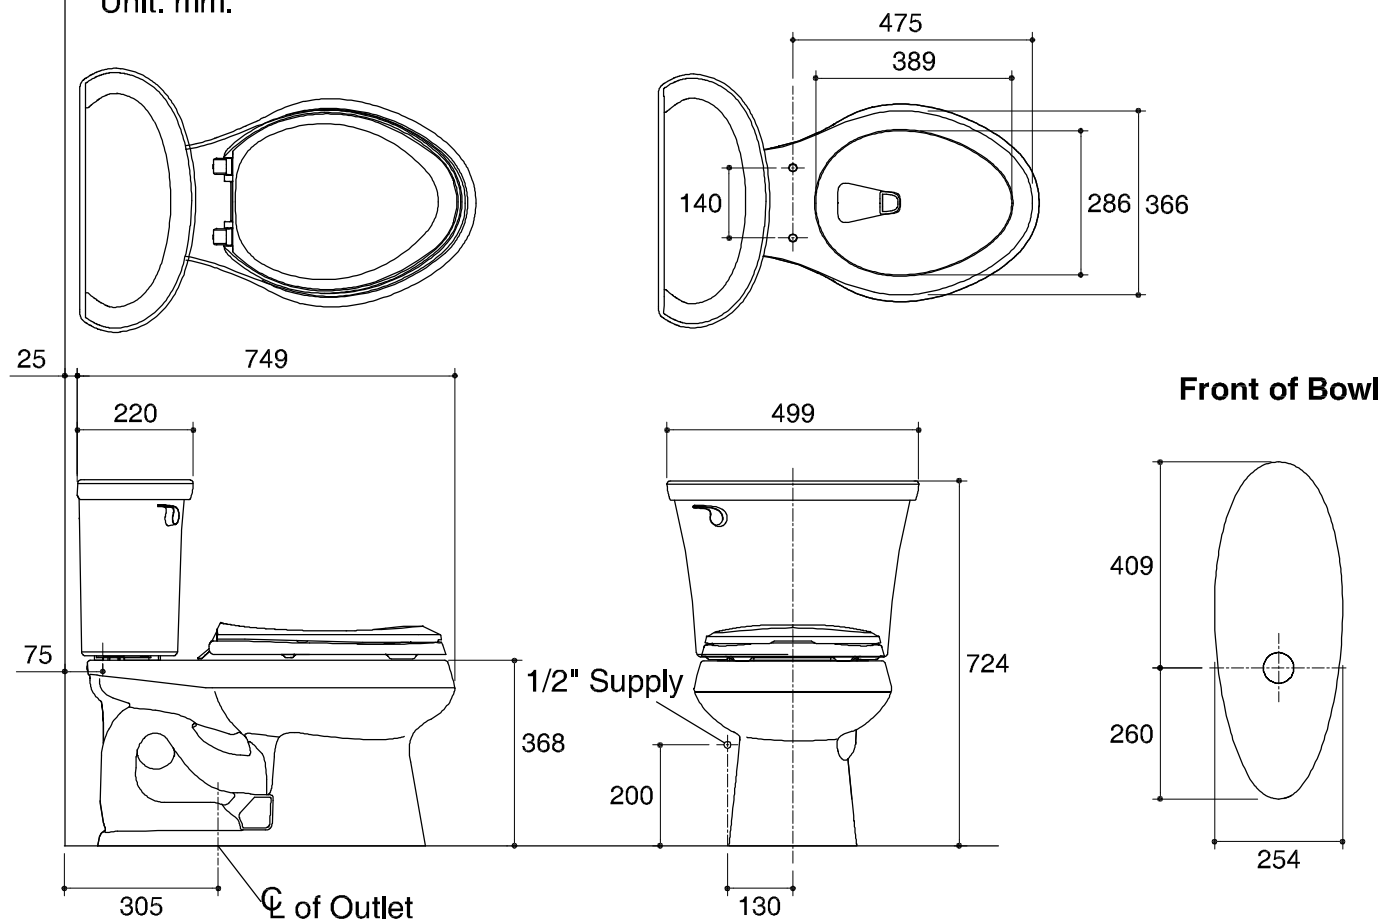

Dimensions are approximate.

Unit: mm.

Front of Bowl

SKU	K-12698X-0
Name	CAVATA
Description	2PC TOILET

**KOHLER**

\* The recommended dimension for installation can be adjusted according to user preferences and layout.