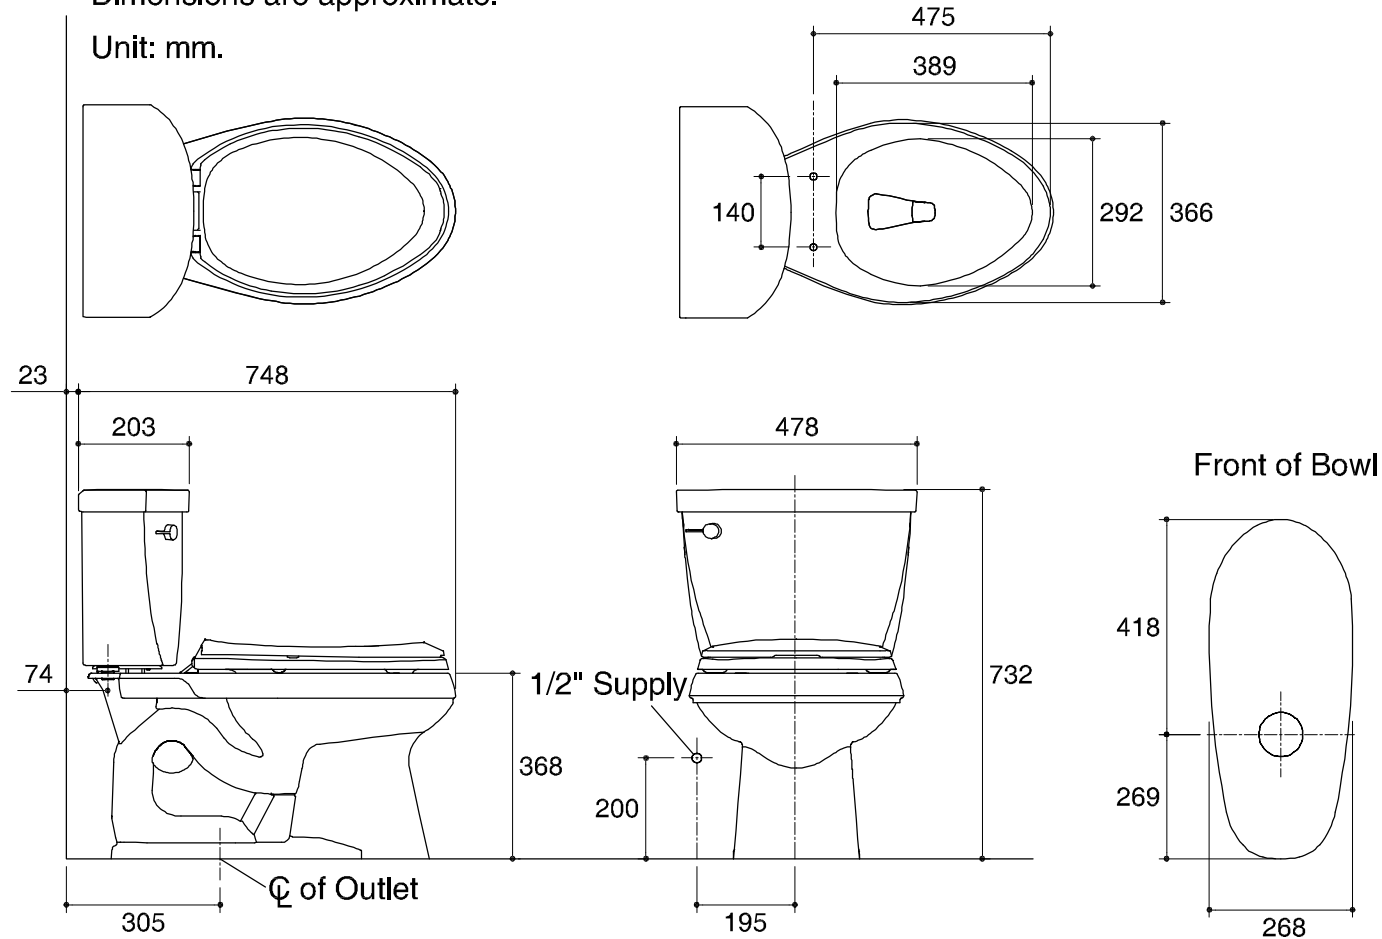

Dimensions are approximate.

Unit: mm.

SKU	K-12687X-W-0
Name	CIMARRON
Description	2PC TOILET

KOHLER

* The recommended dimension for installation can be adjusted according to user preferences and layout.