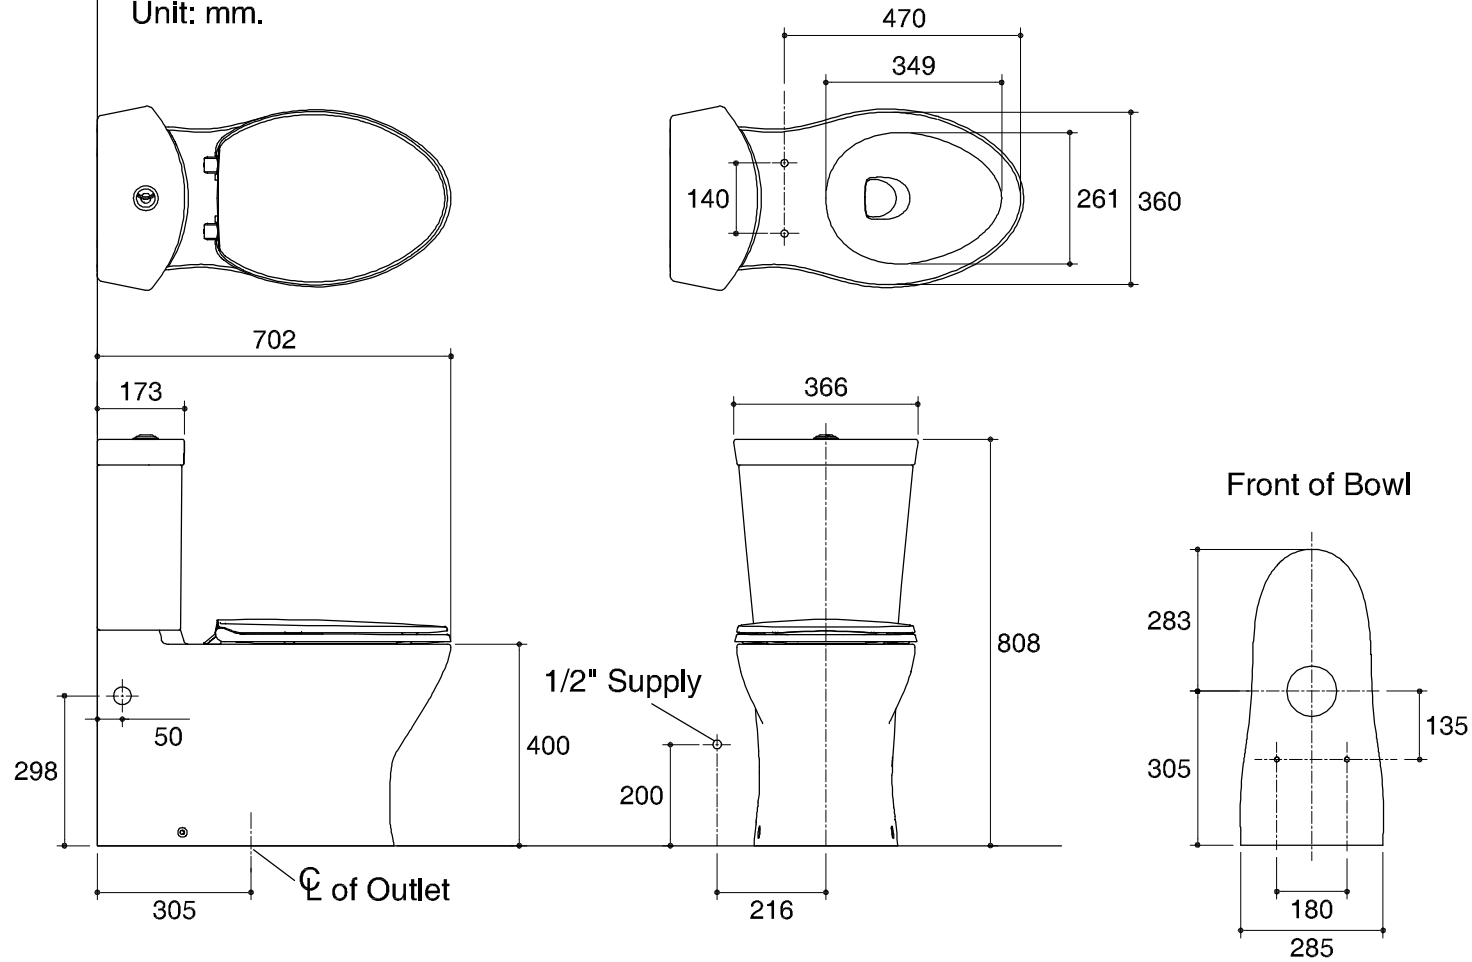

Dimensions are approximate.

Unit: mm.

SKU	K-11496X-0
Name	PERSUADE
Description	2PC TOILET

KOHLER

* The recommended dimension for installation can be adjusted according to user preferences and layout.