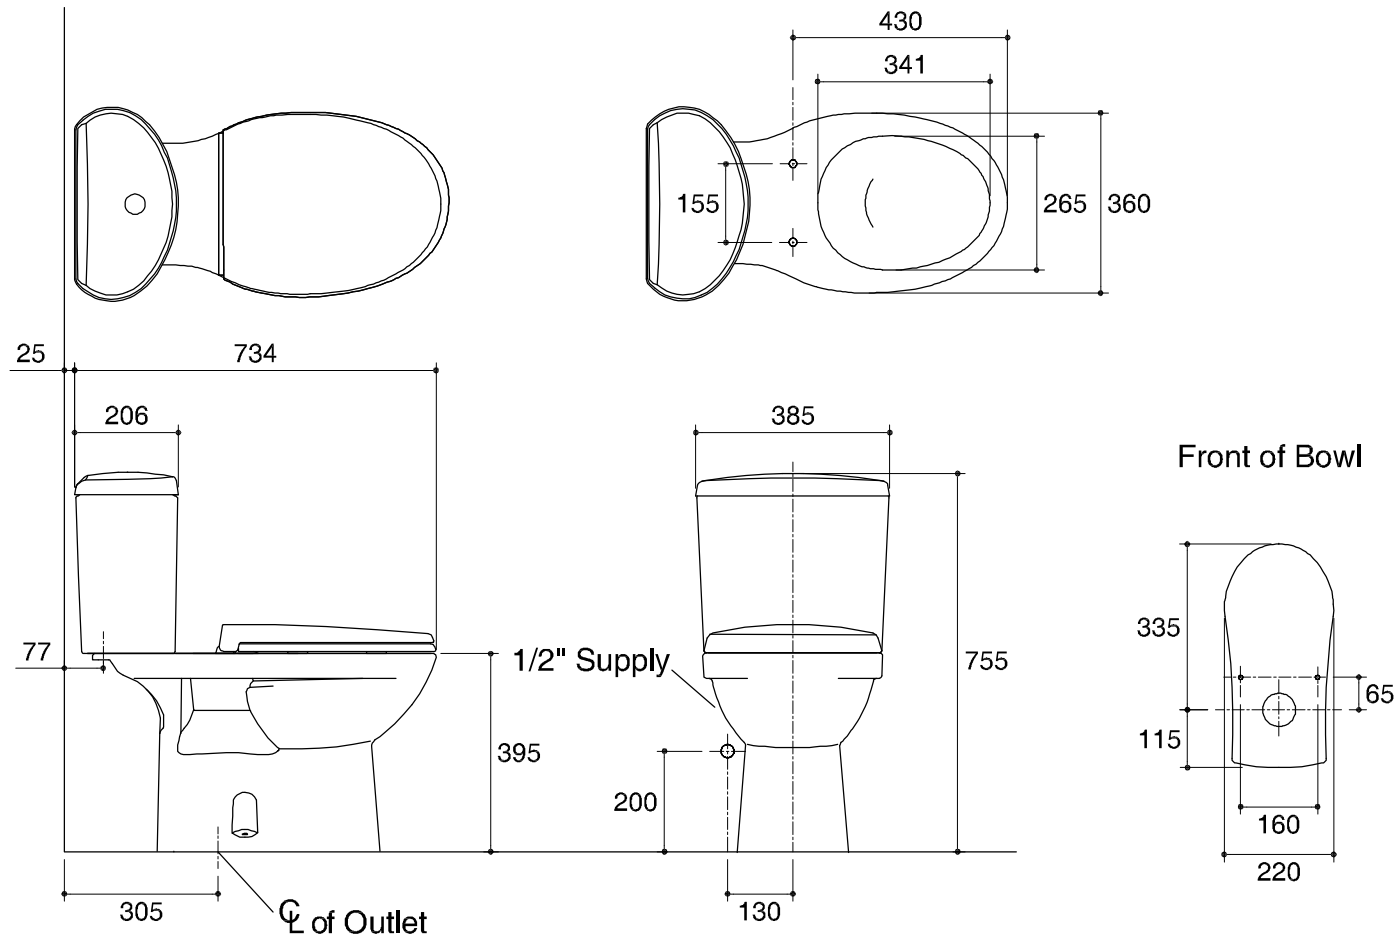

Dimensions are approximate.

Unit: mm.

SKU	K-11495X-0
Name	PATIO
Description	2PC TOILET

* The recommended dimension for installation can be adjusted according to user preferences and layout.

KOHLER