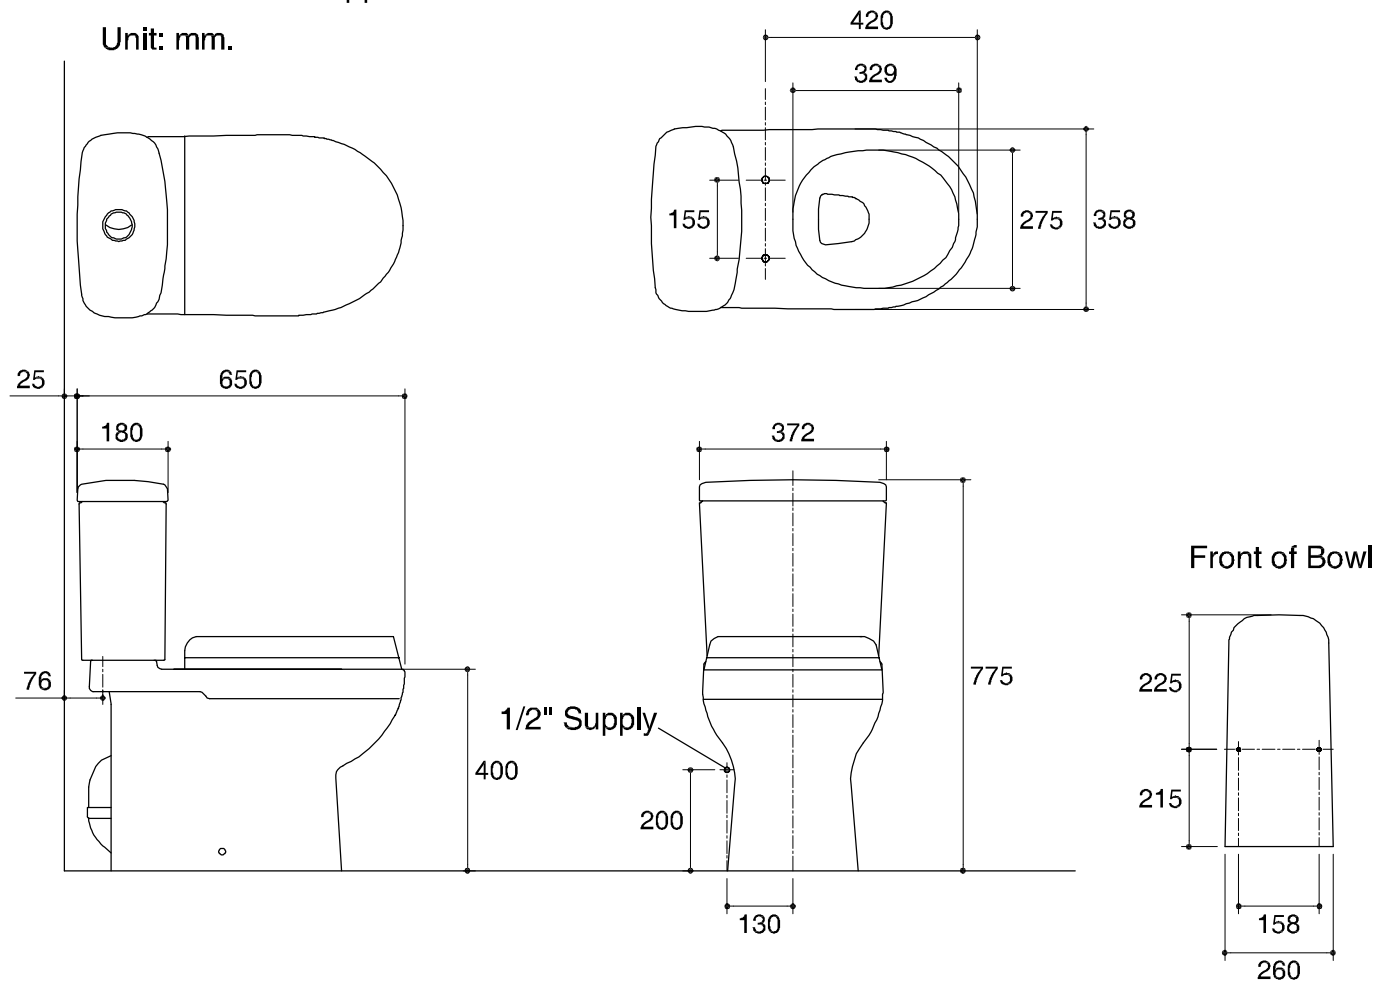

Dimensions are approximate.

Unit: mm.

* The recommended dimension for installation can be adjusted according to user preferences and layout.

SKU	K-11494X-0
Name	PANACHE
Description	2PC TOILET

KOHLER