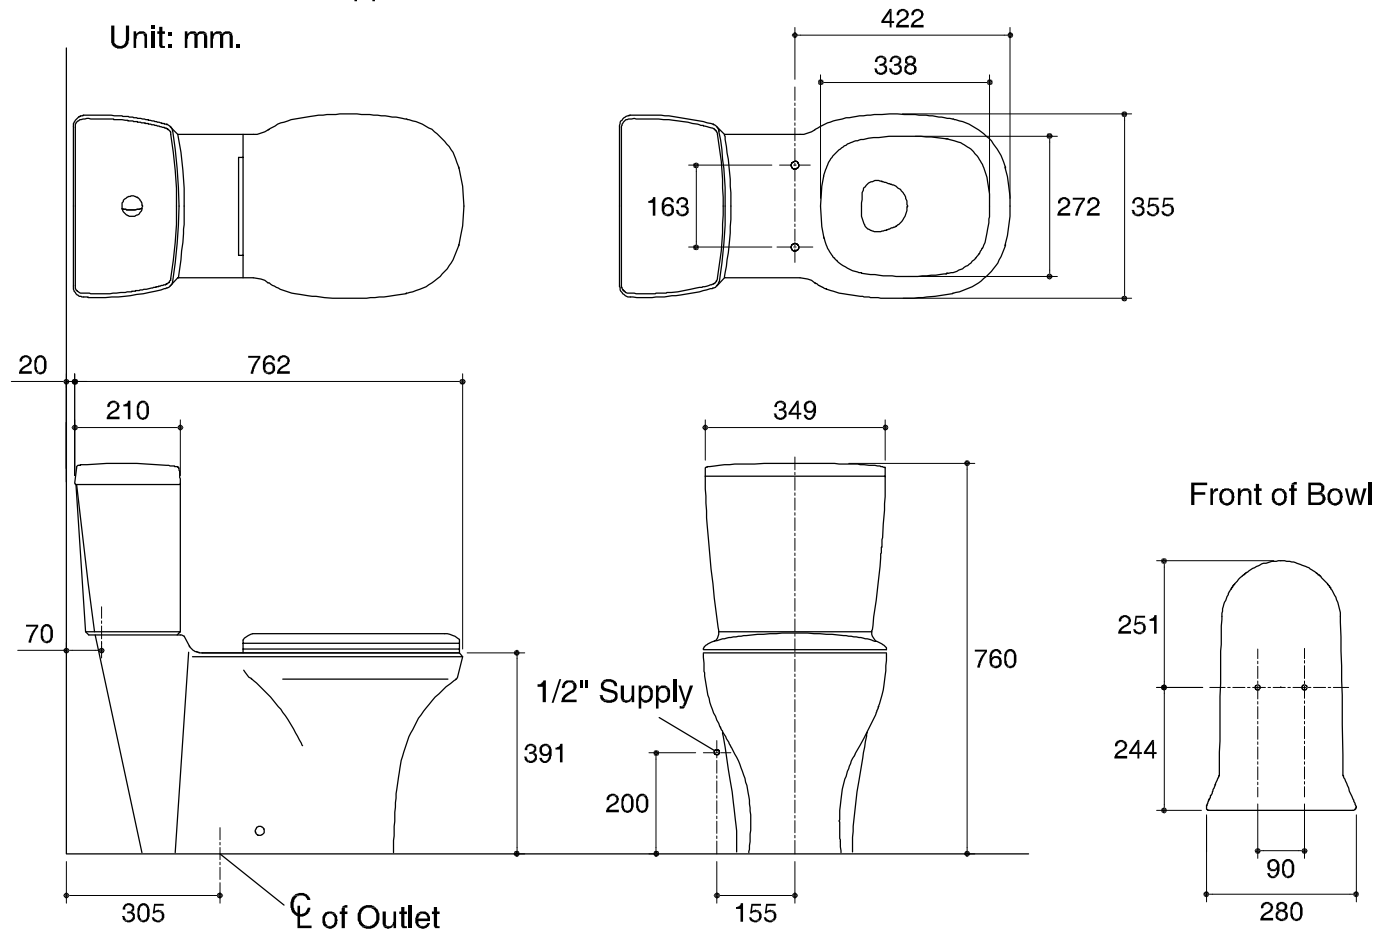

Dimensions are approximate.

Unit: mm.

SKU	K-11489X-0
Name	FREELANCE
Description	2PC TOILET

KOHLER

* The recommended dimension for installation can be adjusted according to user preferences and layout.