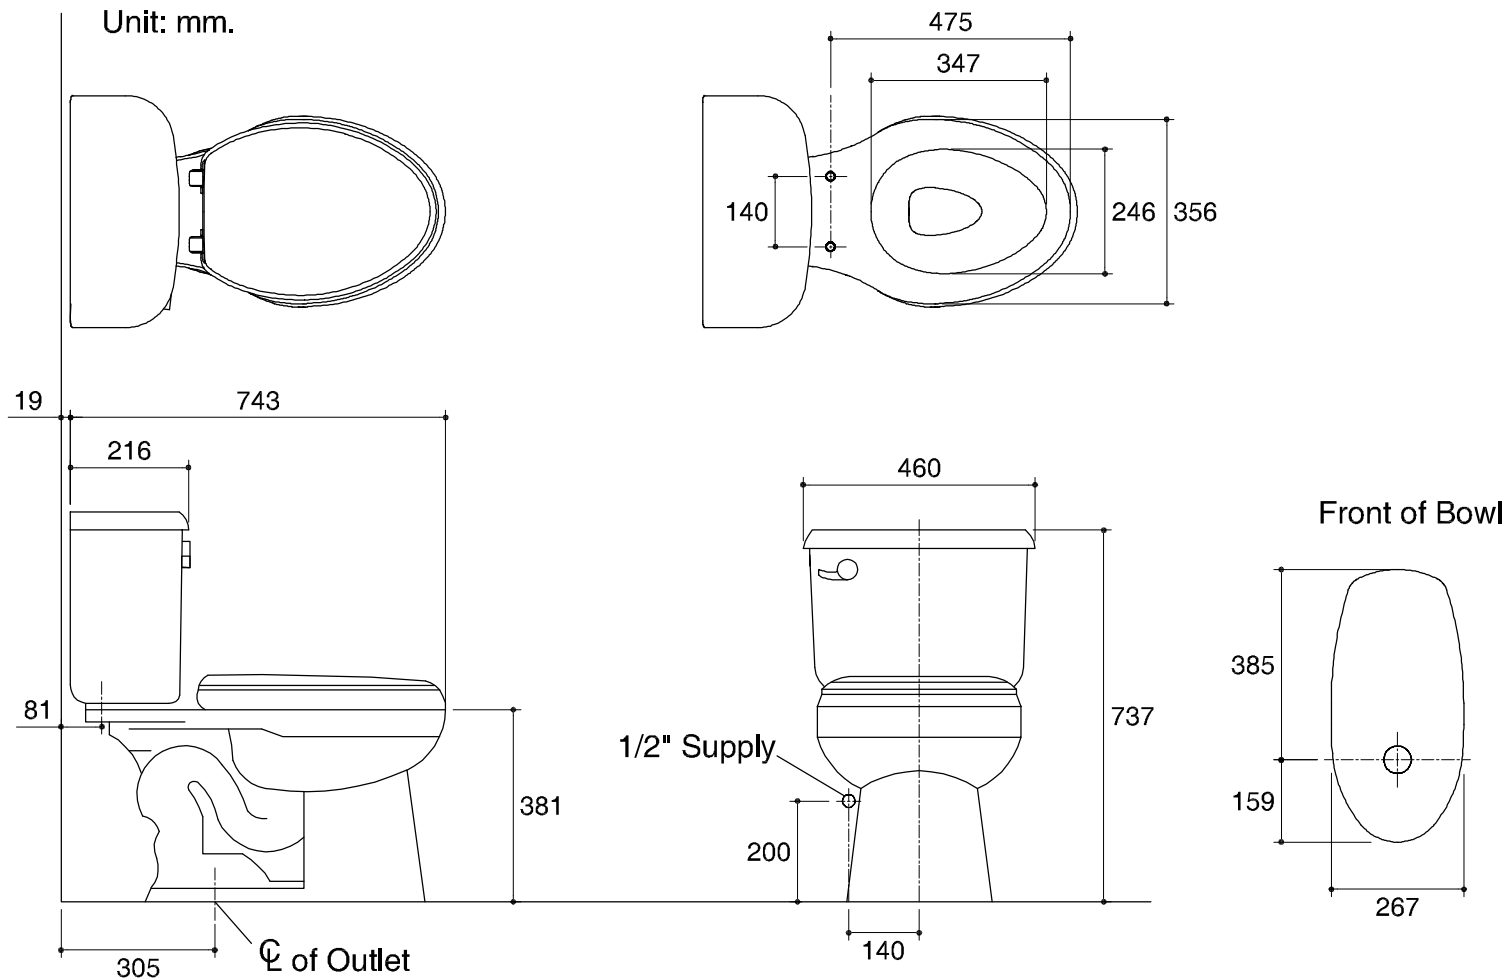

Dimensions are approximate.

Unit: mm.

SKU	K-11482X-0
Name	WINDHAM EB
Description	2PC TOILET

* The recommended dimension for installation can be adjusted according to user preferences and layout.