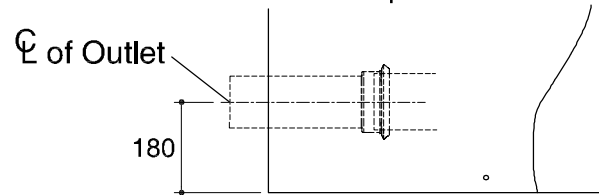

Dimensions are approximate.

Unit: mm.

For S-trap outlet

For P-trap outlet

SKU	K-11487X-S-0
Name	PRESQU'ILE
Description	2PC TOILET

KOHLER

* The recommended dimension for installation can be adjusted according to user preferences and layout.