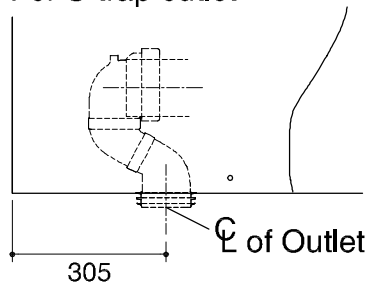

Dimensions are approximate.

Unit: mm.

For S-trap outlet

For P-trap outlet

SKU	K-11487X-S-0
Name	PRESQU'ILE
Description	2PC TOILET

KOHLER

* The recommended dimension for installation can be adjusted according to user preferences and layout.