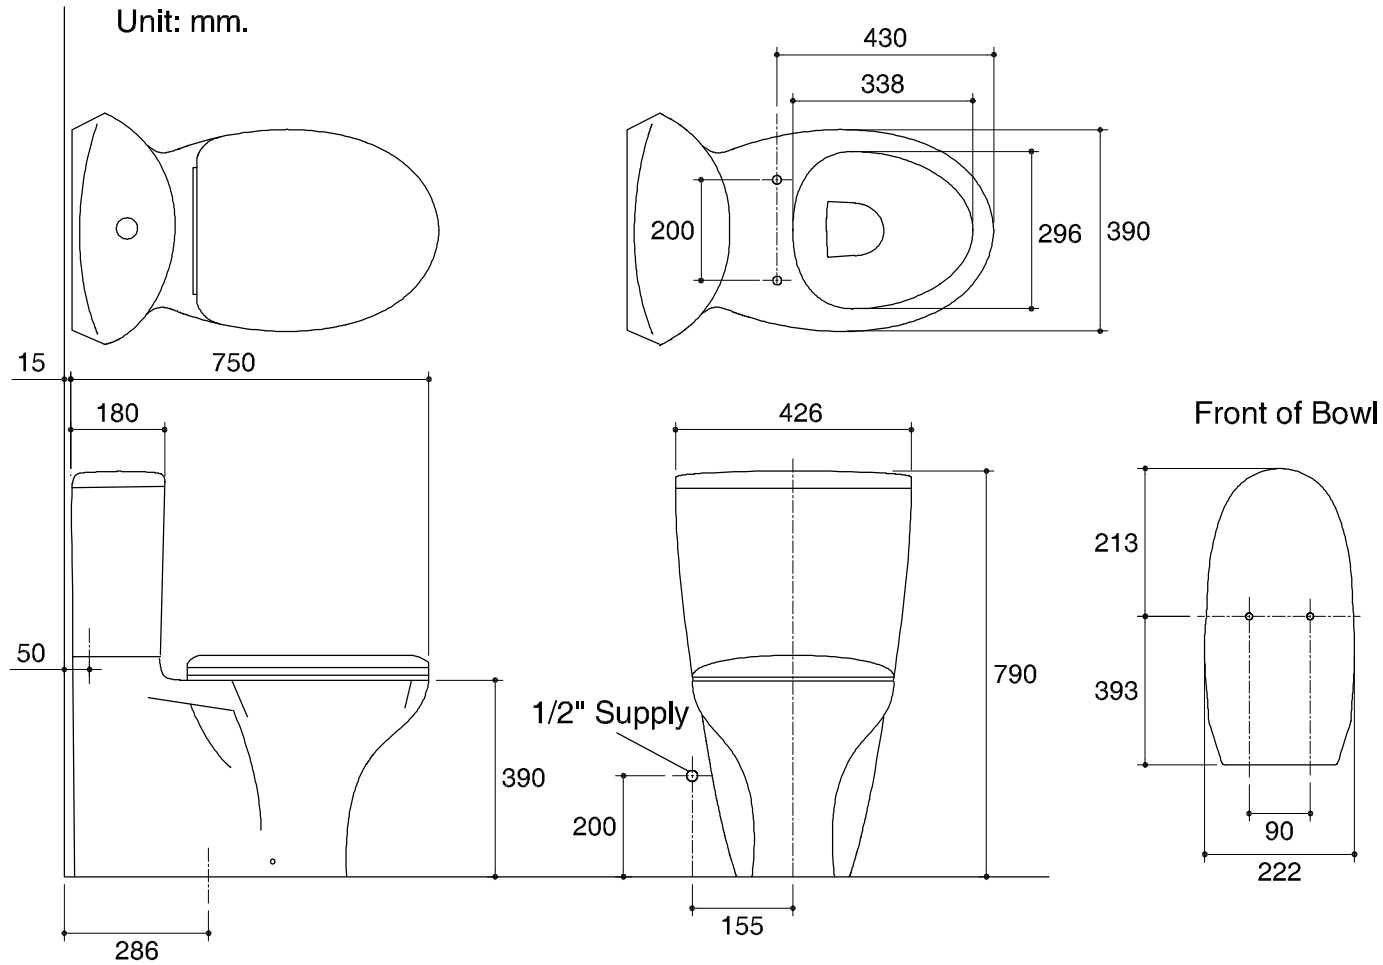

Dimensions are approximate.

Unit: mm.

For S-trap outlet

For P-trap outlet

SKU	K-11487X-S-0
Name	PRESQU'ILE
Description	2PC TOILET

KOHLER

* The recommended dimension for installation can be adjusted according to user preferences and layout.