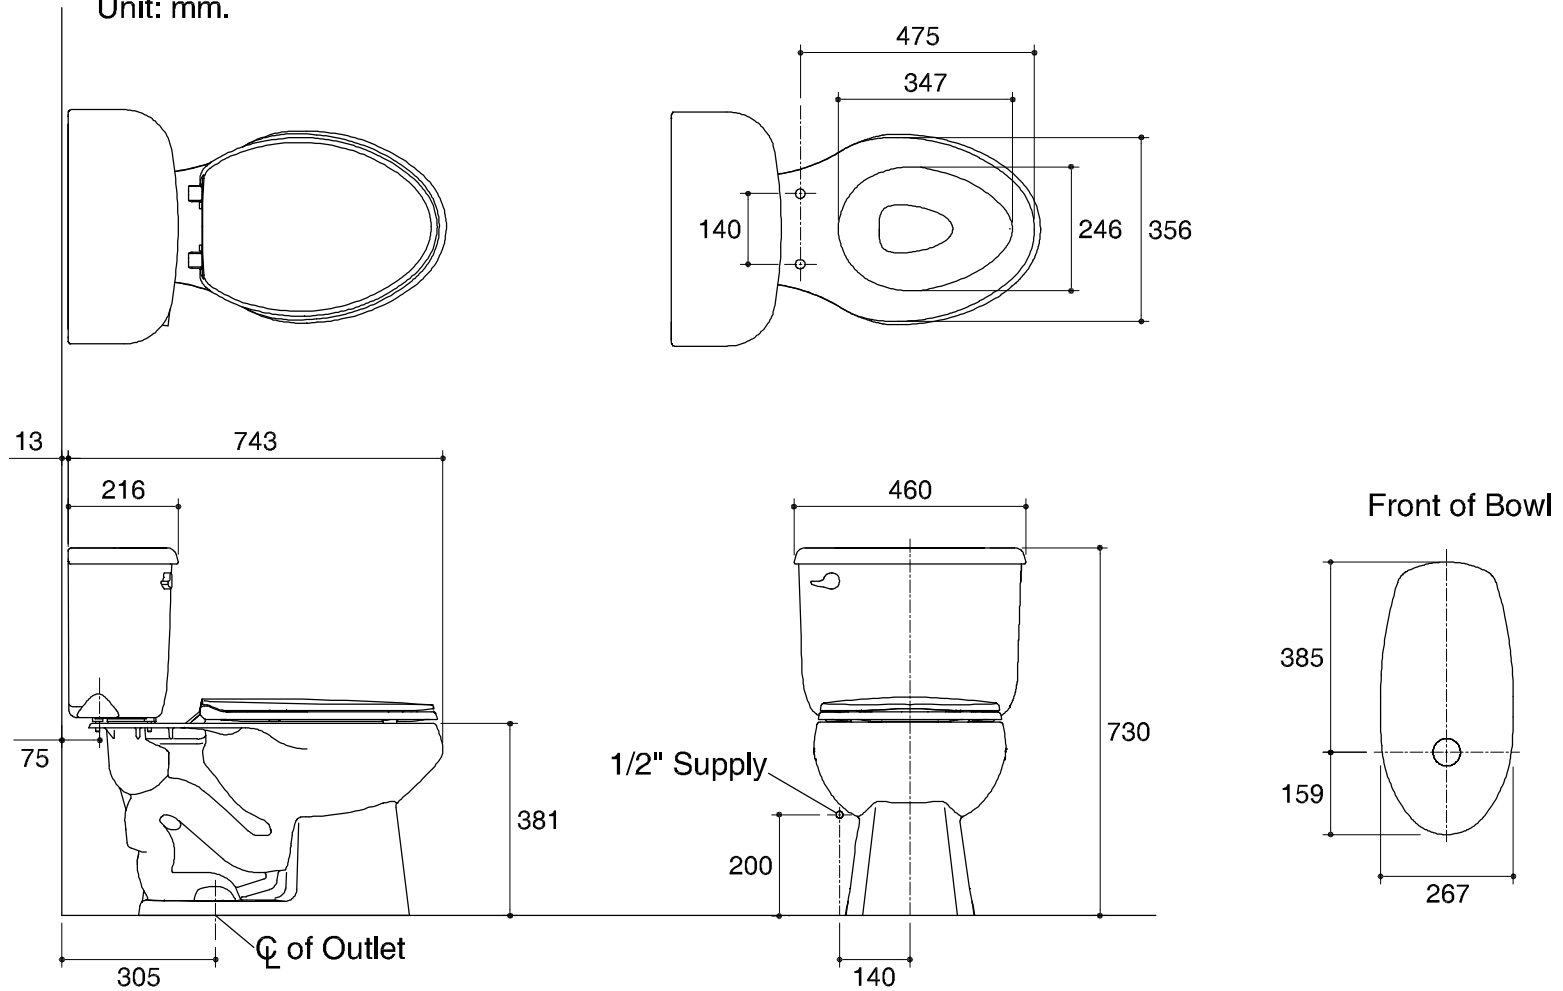

Dimensions are approximate.

Unit: mm.

SKU	K-11481X-0
Name	WINDHAM NS
Description	2PC TOILET

KOHLER

* The recommended dimension for installation can be adjusted according to user preferences and layout.