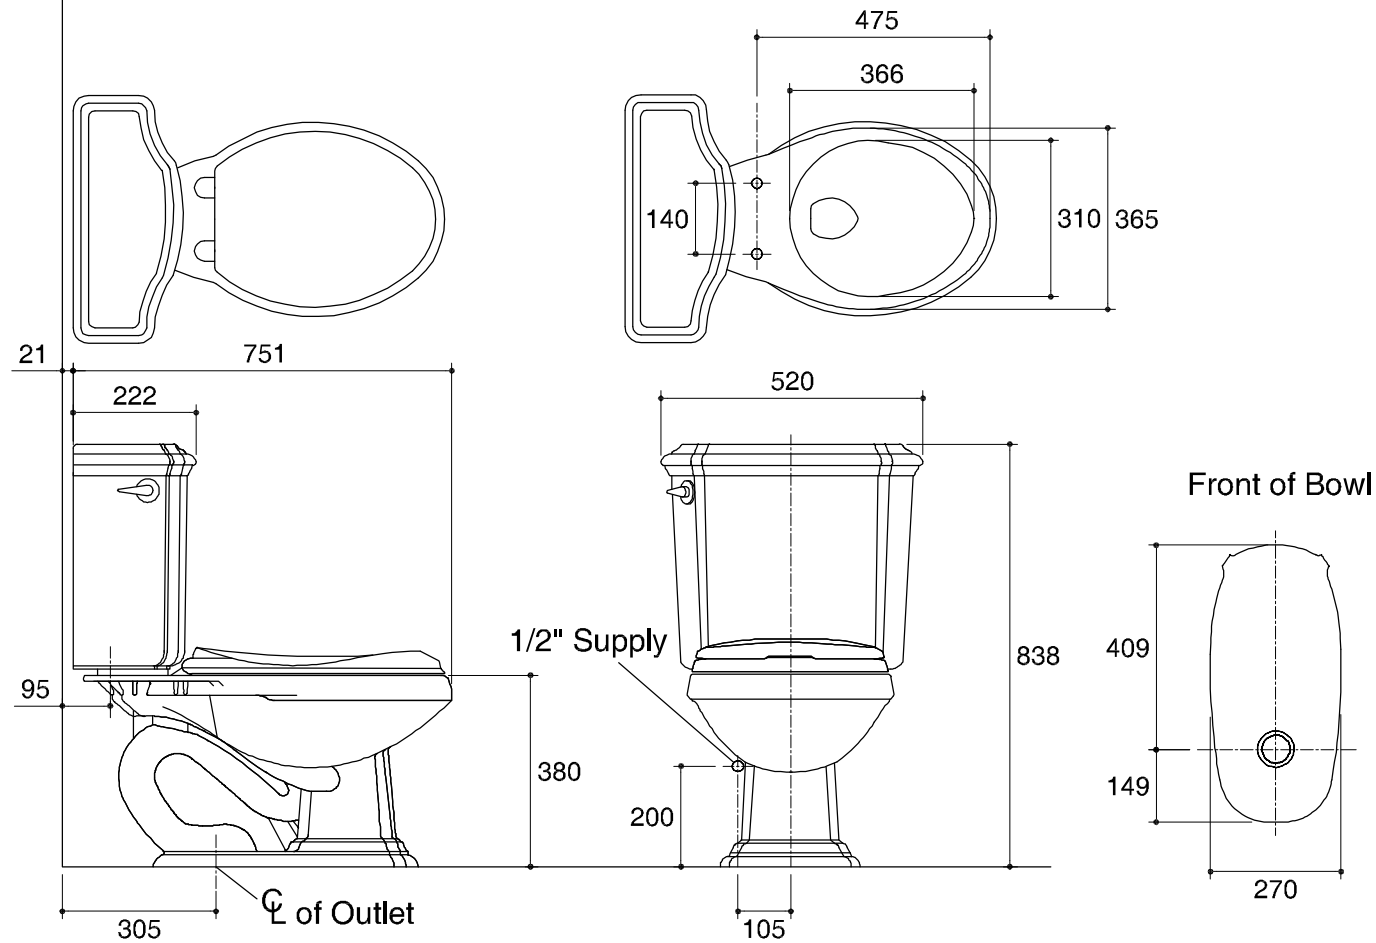

Dimensions are approximate.
Unit: mm.

SKU	K-11480X-0
Name	PORTRAIT
Description	2PC TOILET

KOHLER

* The recommended dimension for installation can be adjusted according to user preferences and layout.