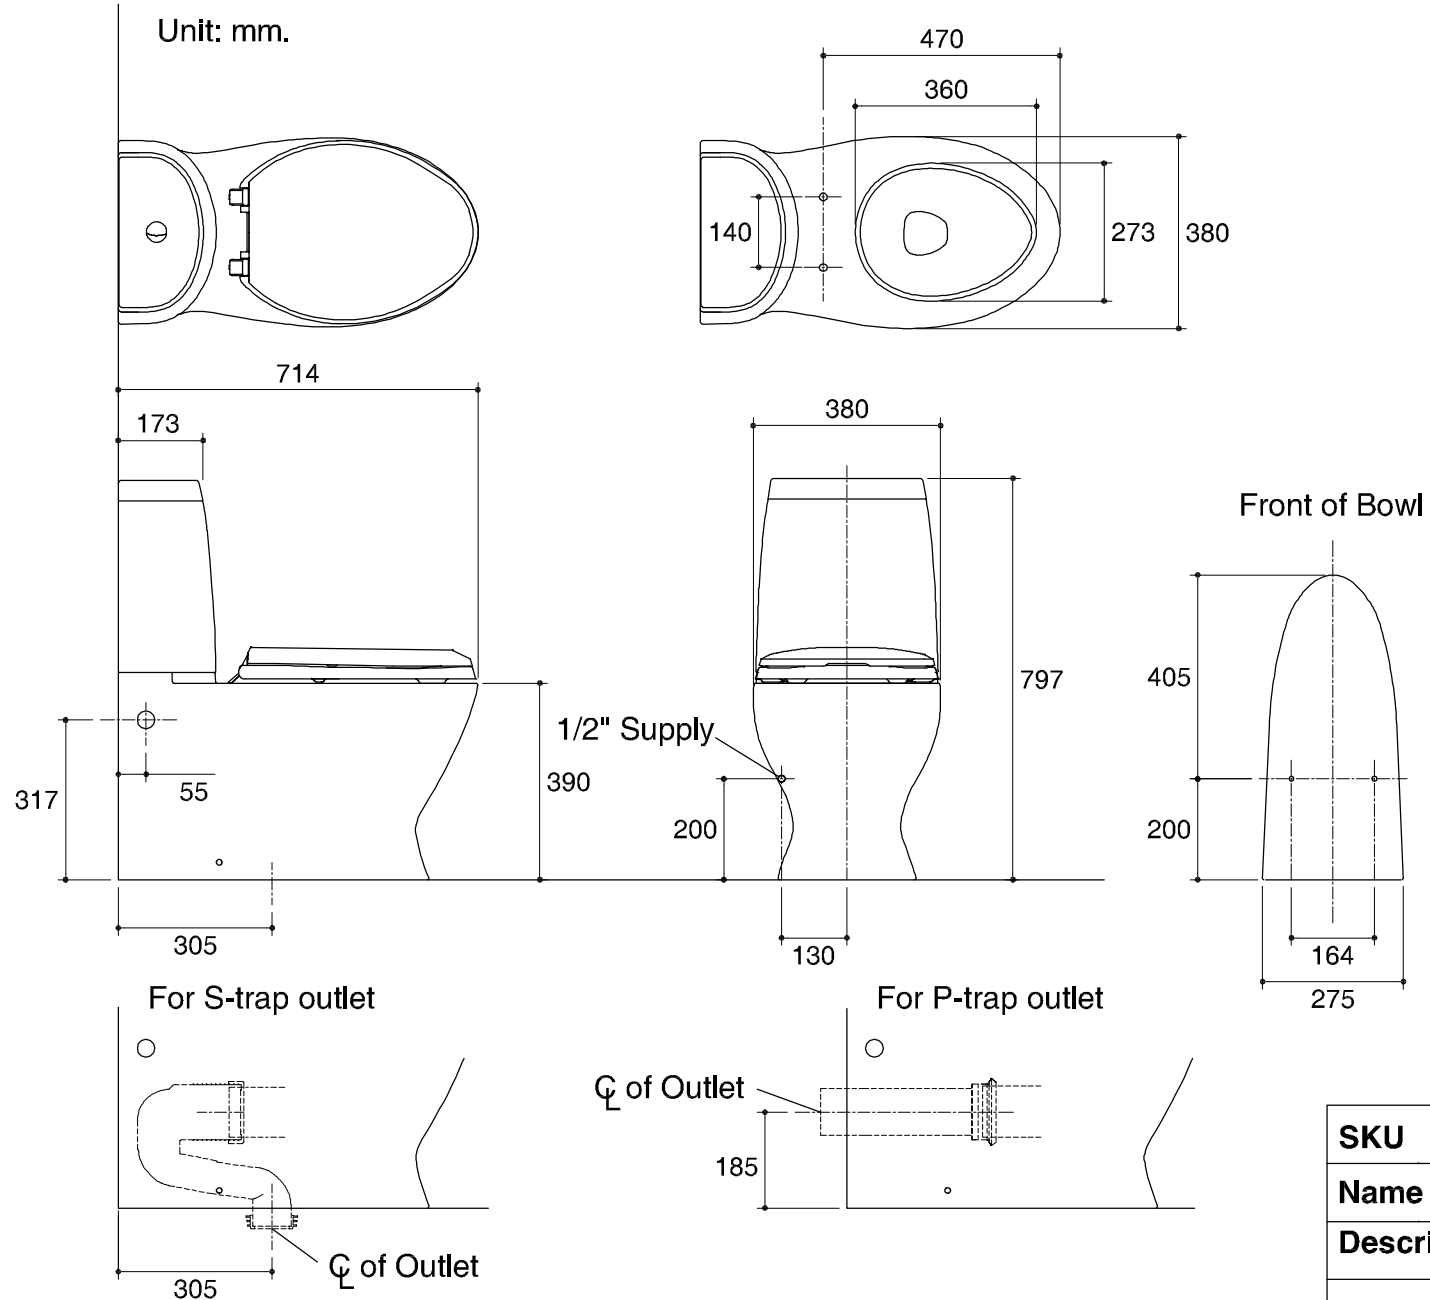

Dimensions are approximate.

Unit: mm.

SKU	K-11476X-S-0
Name	AQUARELLE
Description	2PC TOILET

KOHLER

* The recommended dimension for installation can be adjusted according to user preferences and layout.