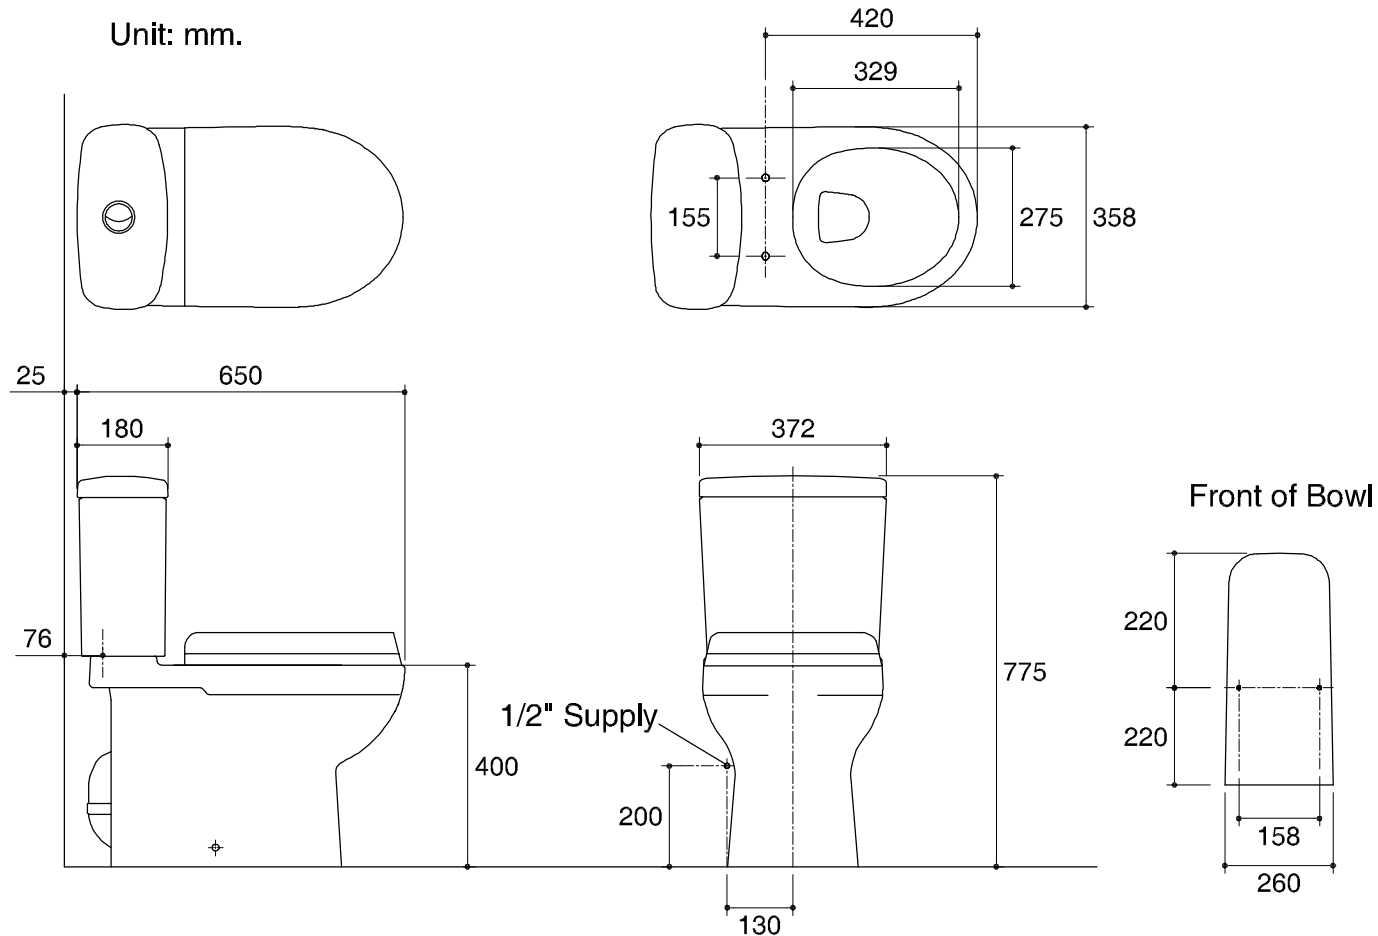

Dimensions are approximate.

Unit: mm.

For outlet S-trap

For outlet P-trap

SKU	K-11475X-S-0
Name	PANACHE
Description	2PC TOILET

KOHLER

* The recommended dimension for installation can be adjusted according to user preferences and layout.