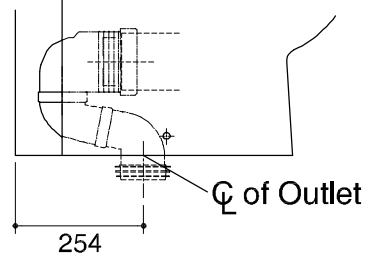

Dimensions are approximate.

Unit: mm.

For outlet S-trap

For outlet P-trap

SKU	K-11475X-S-0
Name	PANACHE
Description	2PC TOILET

KOHLER

* The recommended dimension for installation can be adjusted according to user preferences and layout.