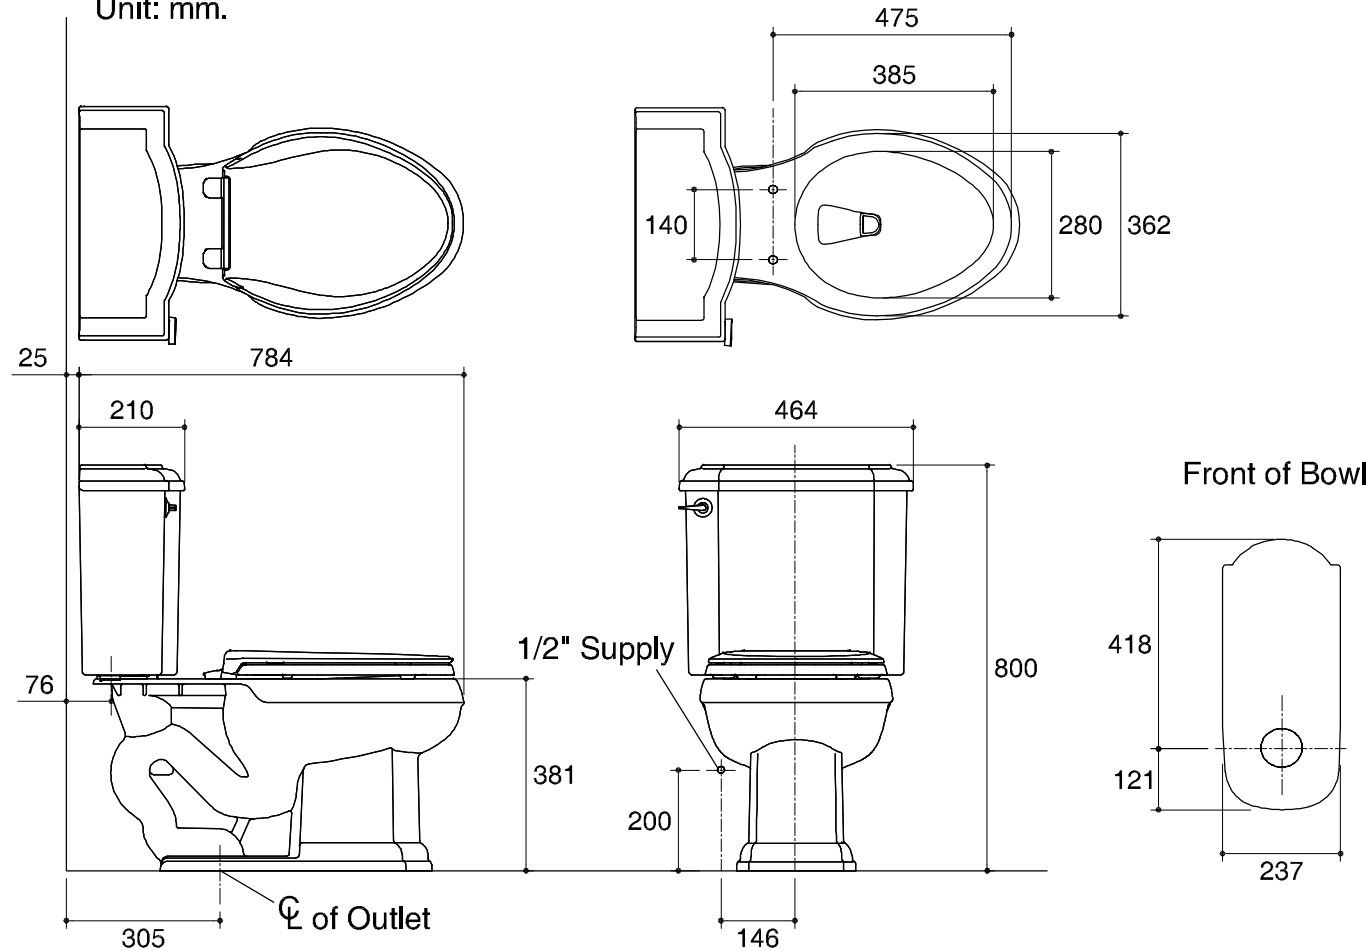

Dimensions are approximate.

Unit: mm.

SKU	K-11474X-0
Name	DEVONSHIRE
Description	2PC TOILET

KOHLER

* The recommended dimension for installation can be adjusted according to user preferences and layout.