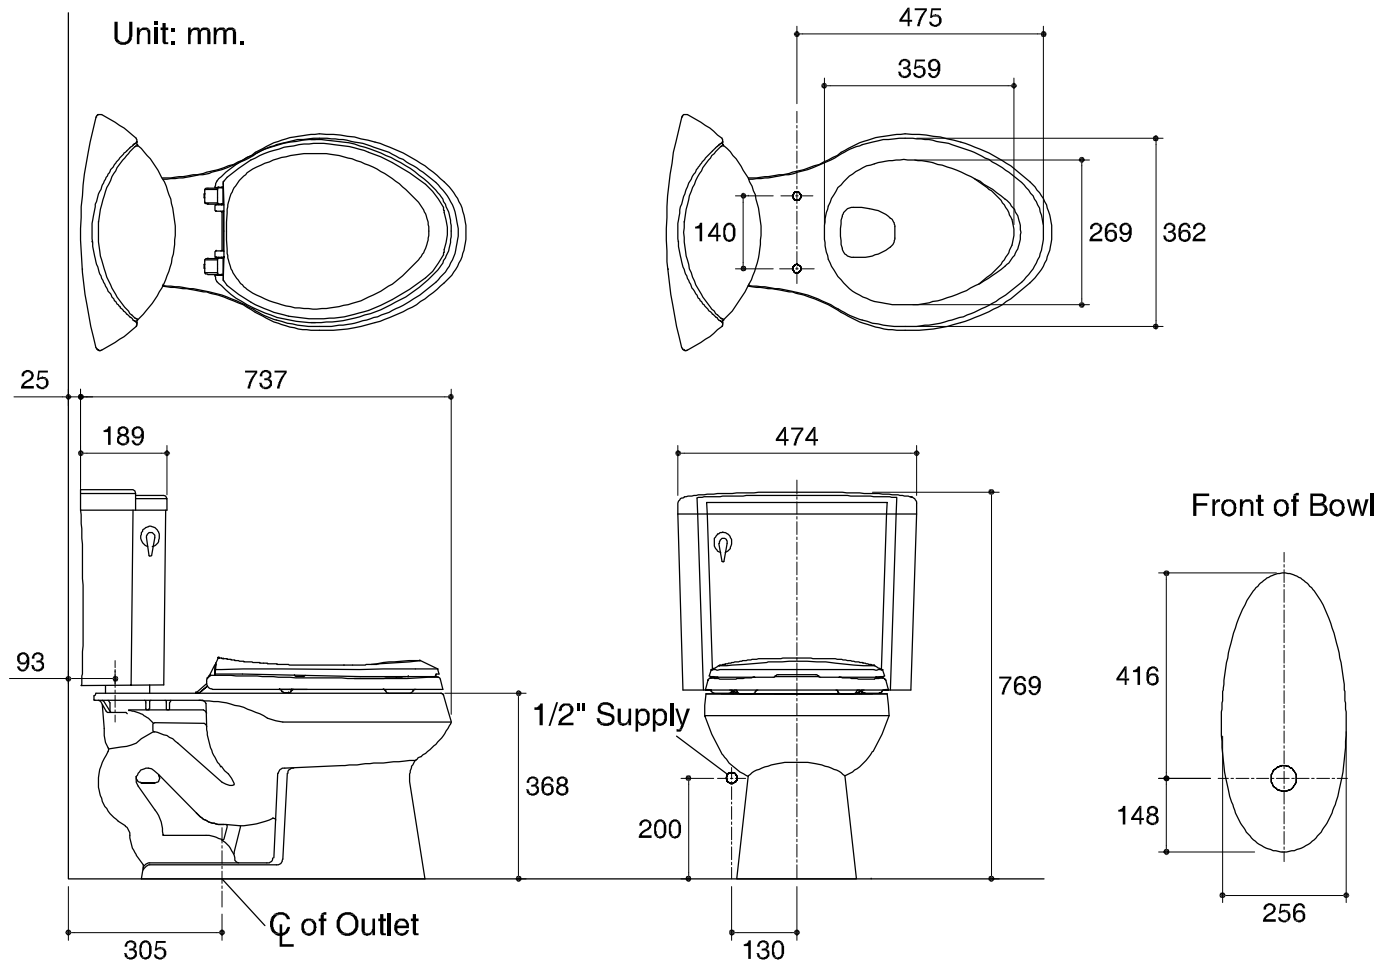

Dimensions are approximate.

Unit: mm.

SKU	K-11472X-0
Name	FOLIO
Description	2PC TOILET

KOHLER

* The recommended dimension for installation can be adjusted according to user preferences and layout.