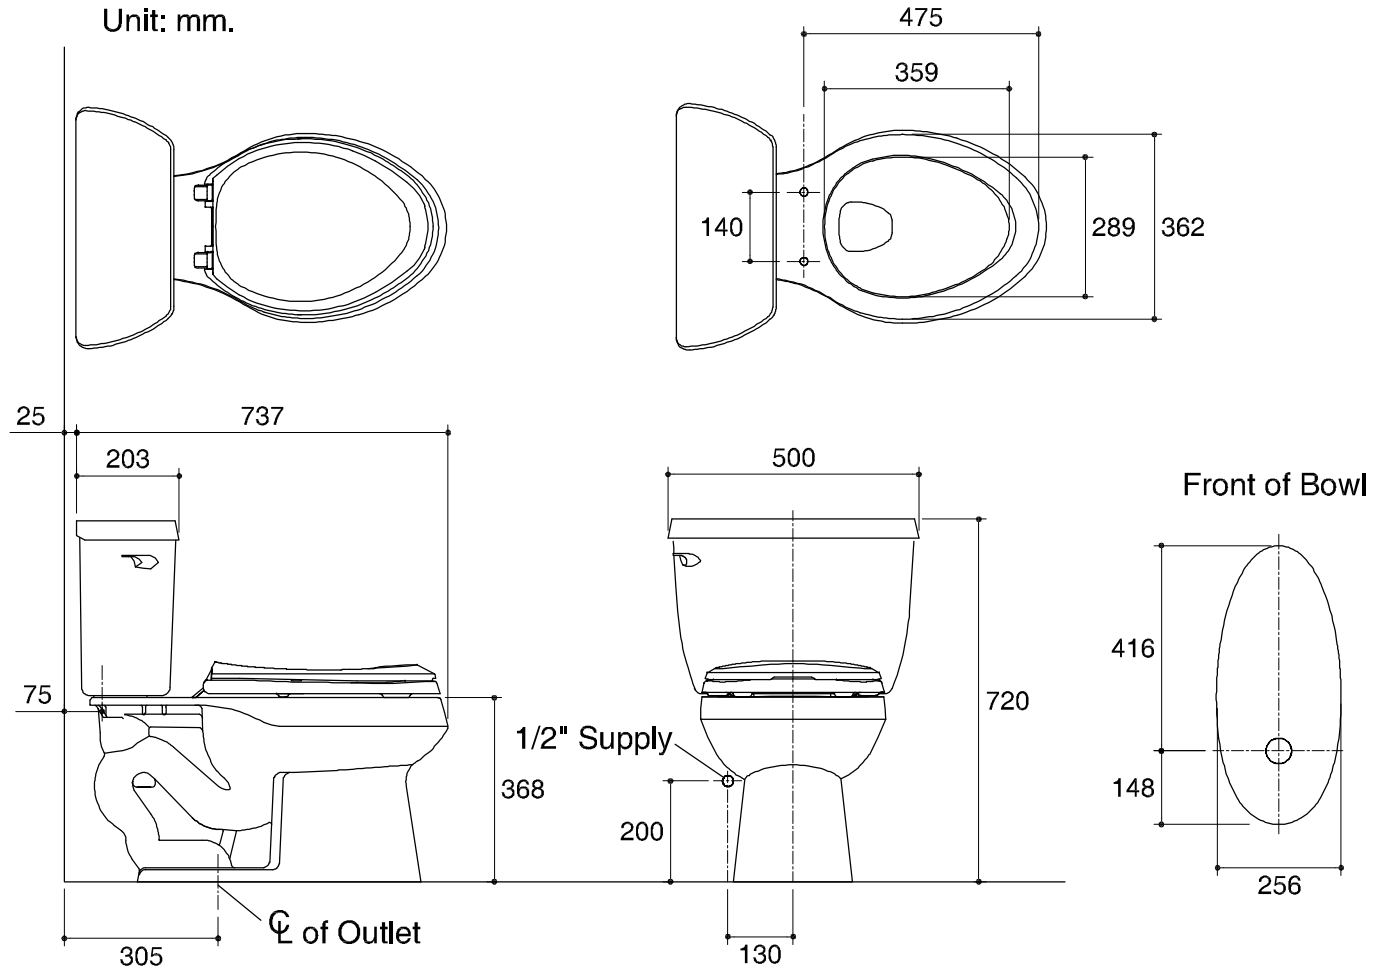

Dimensions are approximate.

Unit: mm.

|             |            |
|-------------|------------|
| SKU         | K-11470X-0 |
| Name        | WELLWORTH  |
| Description | 2PC TOILET |

**KOHLER**

\* The recommended dimension for installation can be adjusted according to user preferences and layout.