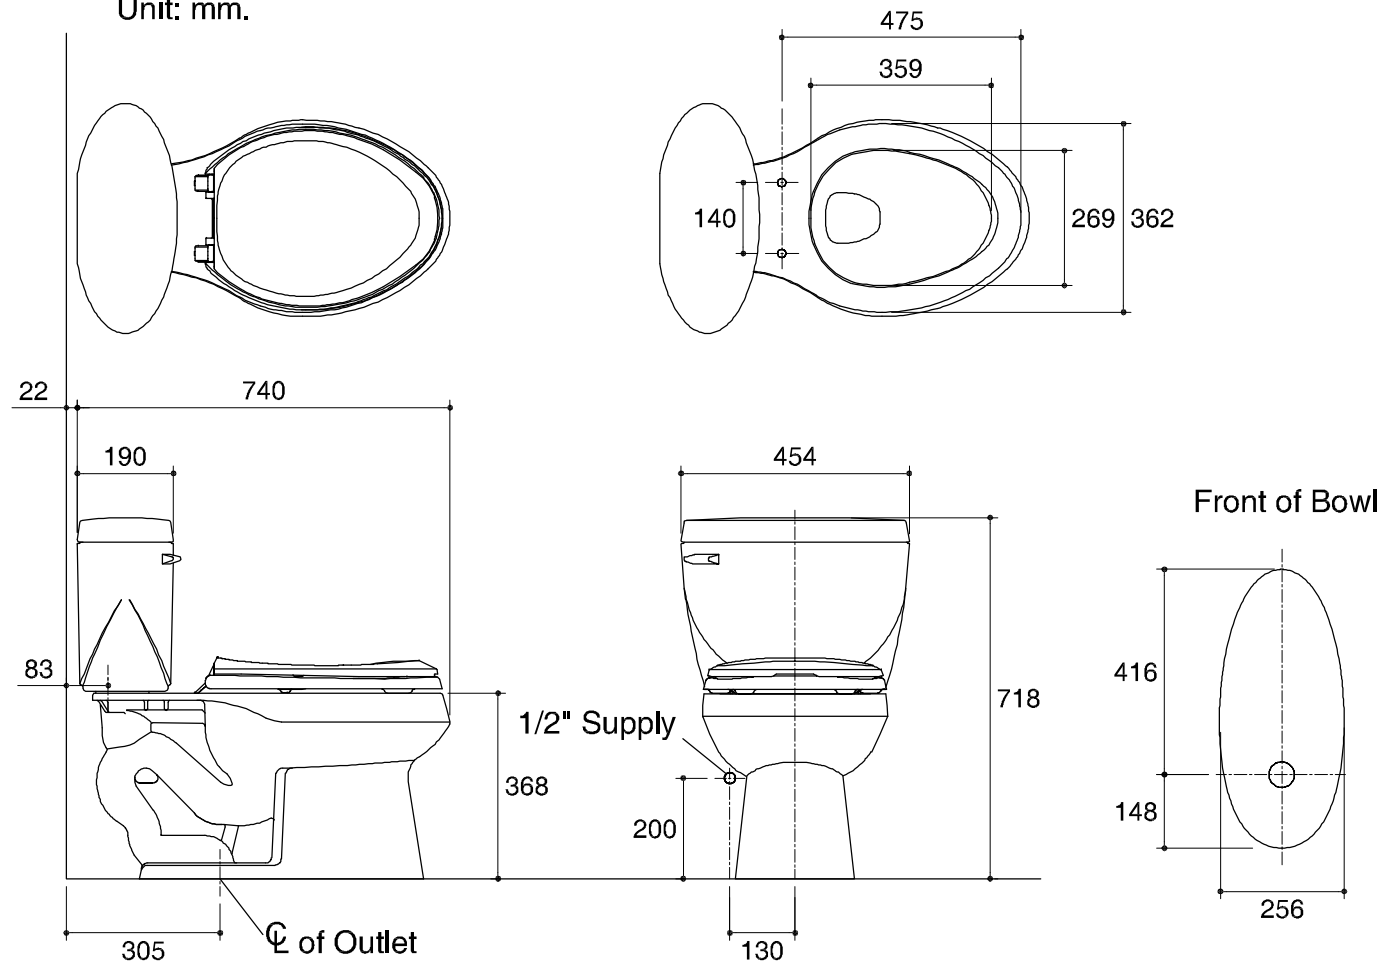

Dimensions are approximate.

Unit: mm.

SKU	K-11468X-0
Name	COUTURE
Description	2PC TOILET

* The recommended dimension for installation can be adjusted according to user preferences and layout.

KOHLER