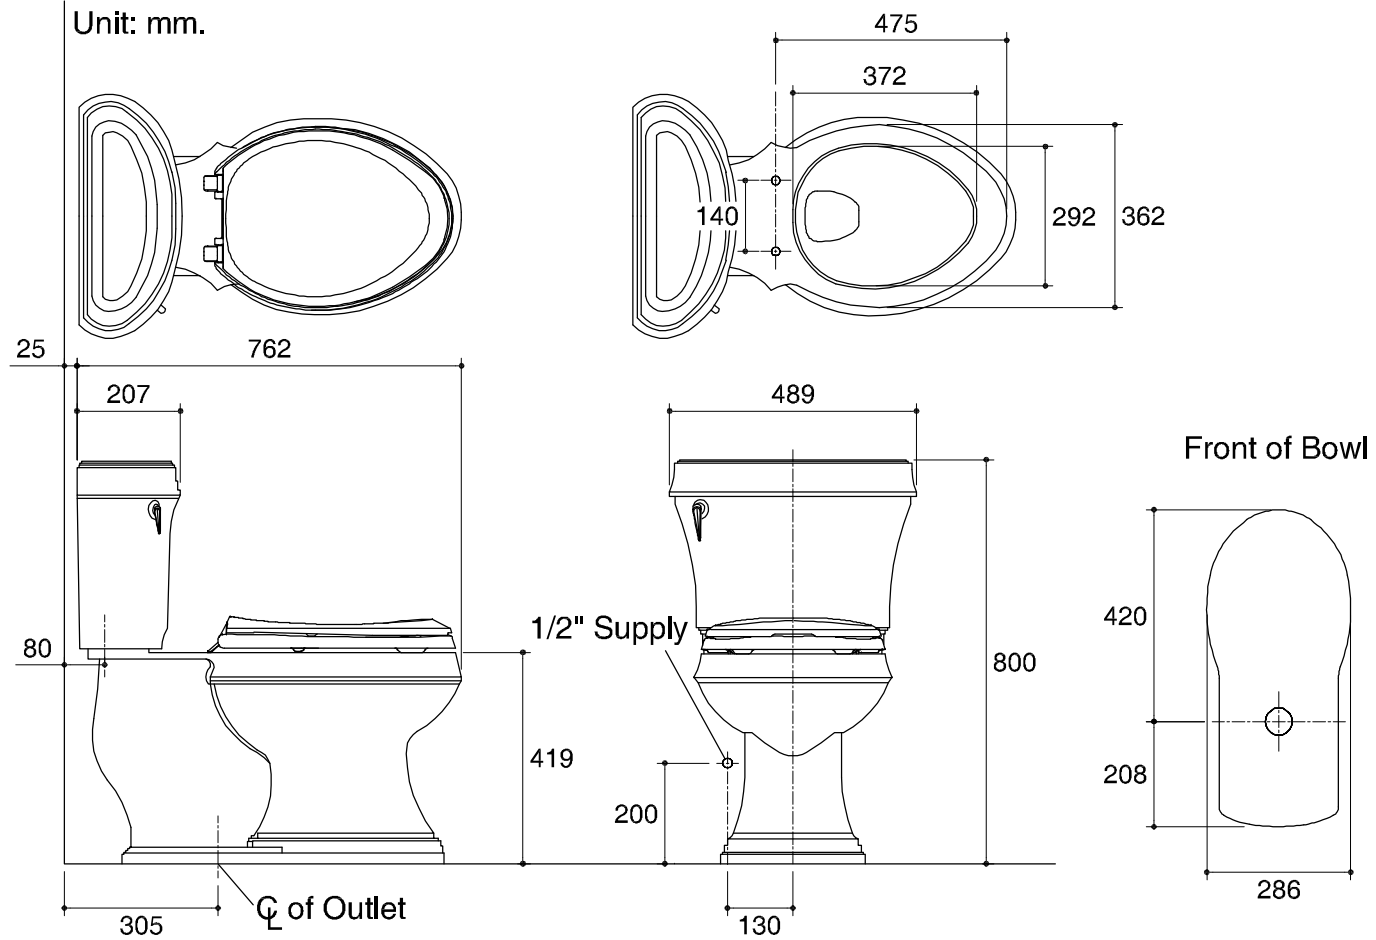

Dimensions are approximate.

Unit: mm.

SKU	K-11463X-S-0
Name	LEIGHTON
Description	2PC TOILET

**KOHLER**

\* The recommended dimension for installation can be adjusted according to user preferences and layout.