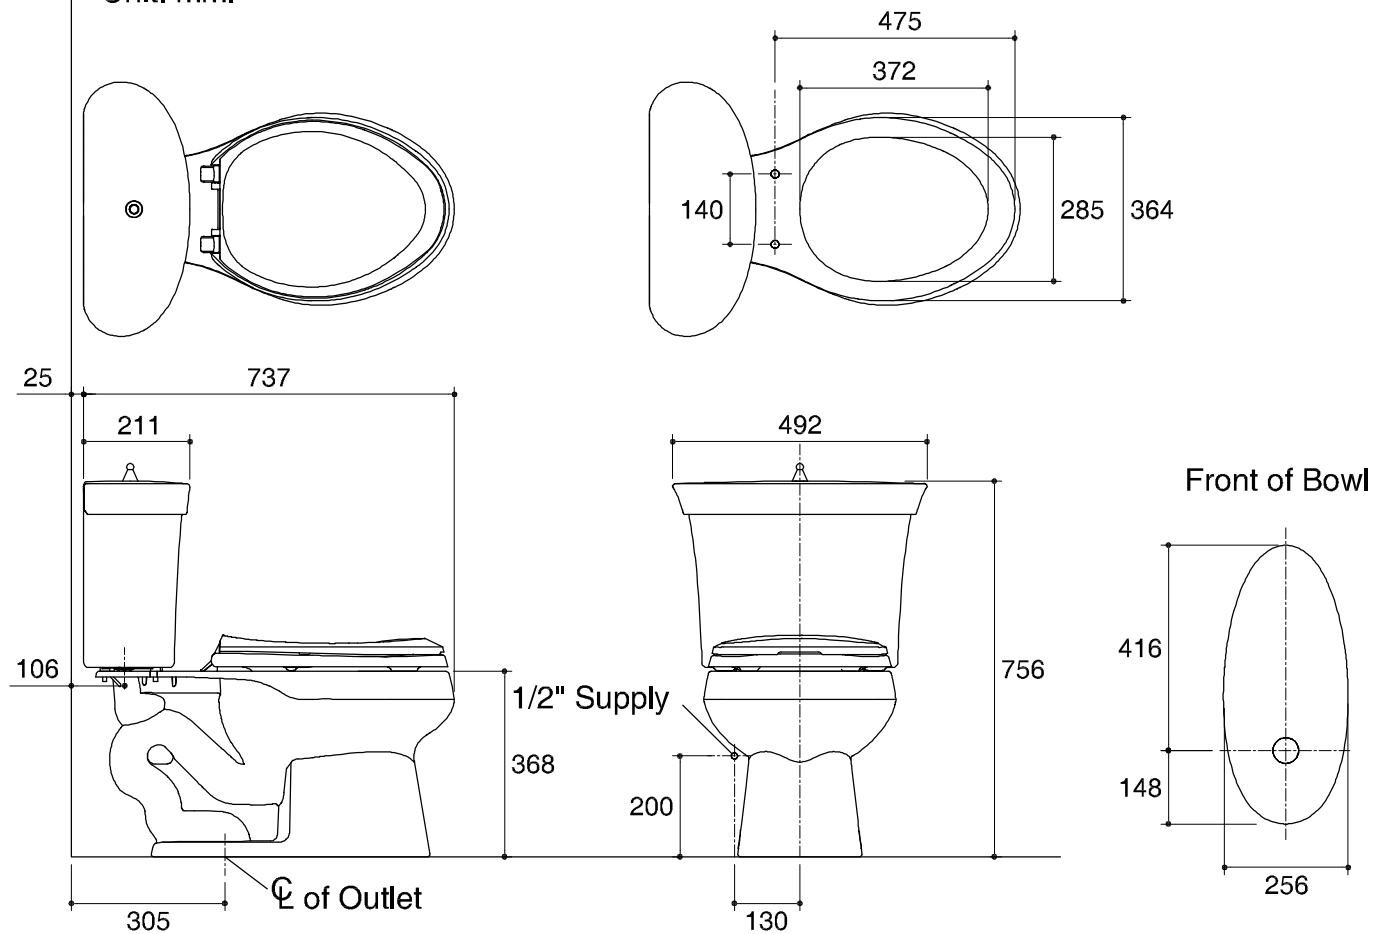

Dimensions are approximate.

Unit: mm.

SKU	K-11462X-0
Name	SERIF
Description	2PC TOILET

KOHLER

* The recommended dimension for installation can be adjusted according to user preferences and layout.