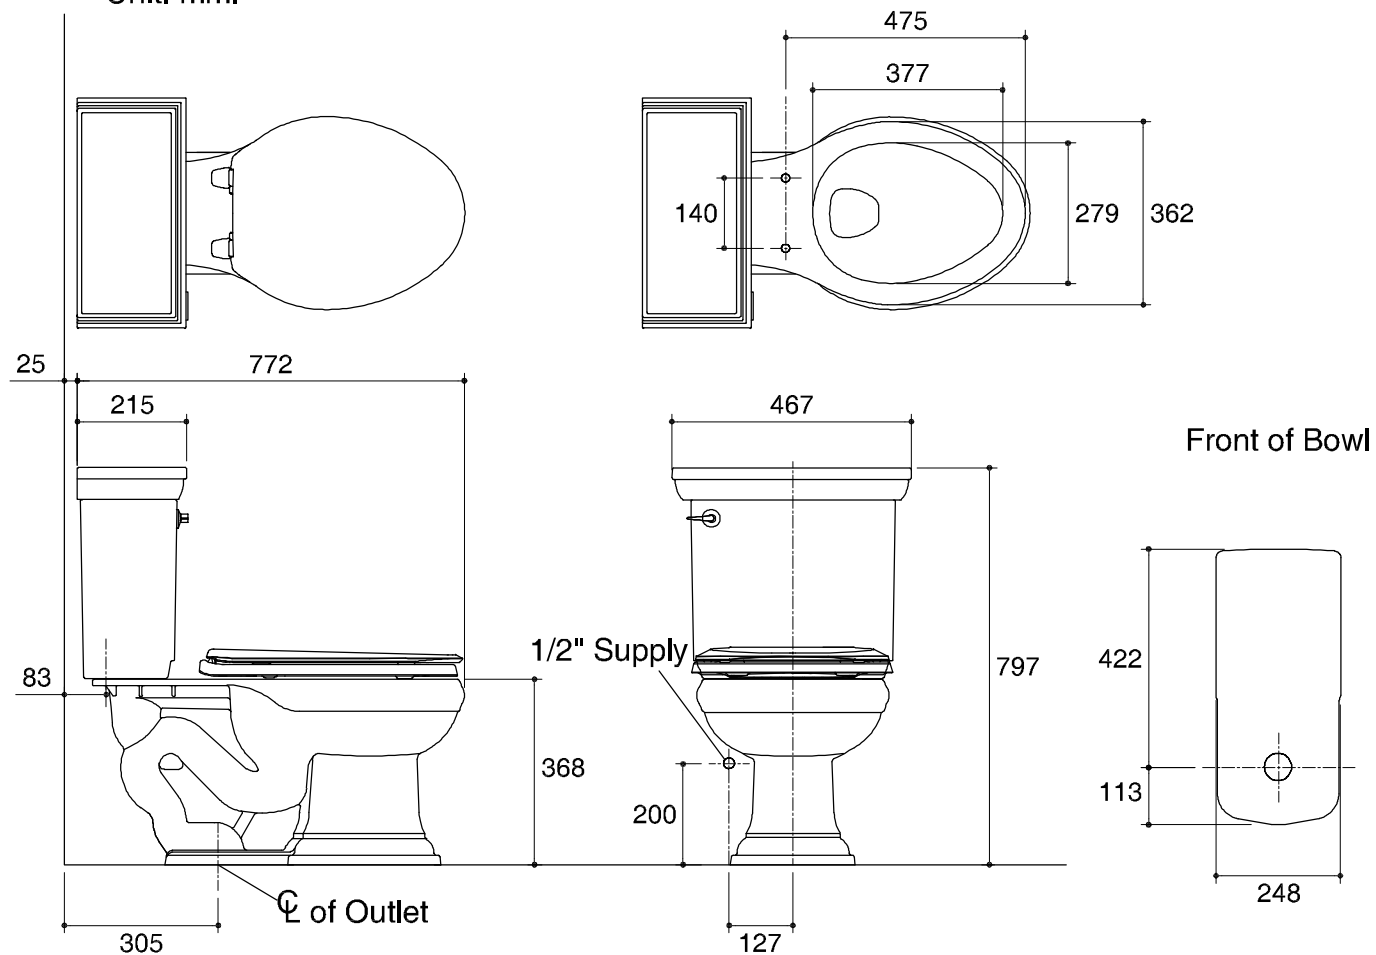

Dimensions are approximate.  
Unit: mm.

|             |              |
|-------------|--------------|
| SKU         | K-11460X-S-0 |
| Name        | MEMOIRS      |
| Description | 2PC TOILET   |

**KOHLER**

\* The recommended dimension for installation can be adjusted according to user preferences and layout.