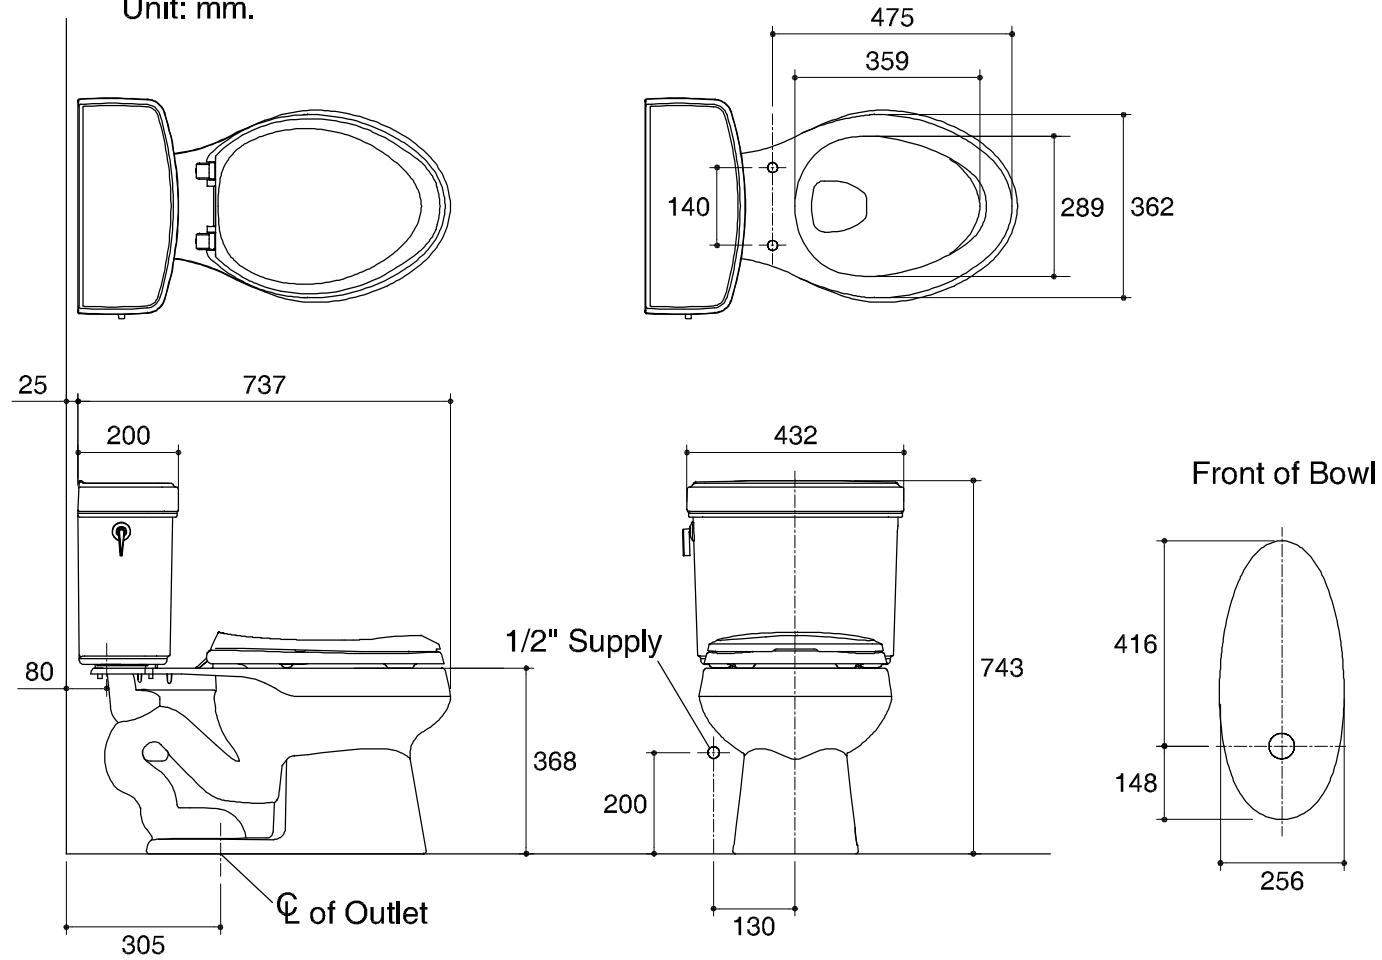

Dimensions are approximate.

Unit: mm.

SKU	K-11458X-0
Name	PINOIR
Description	2PC TOILET

KOHLER

* The recommended dimension for installation can be adjusted according to user preferences and layout.