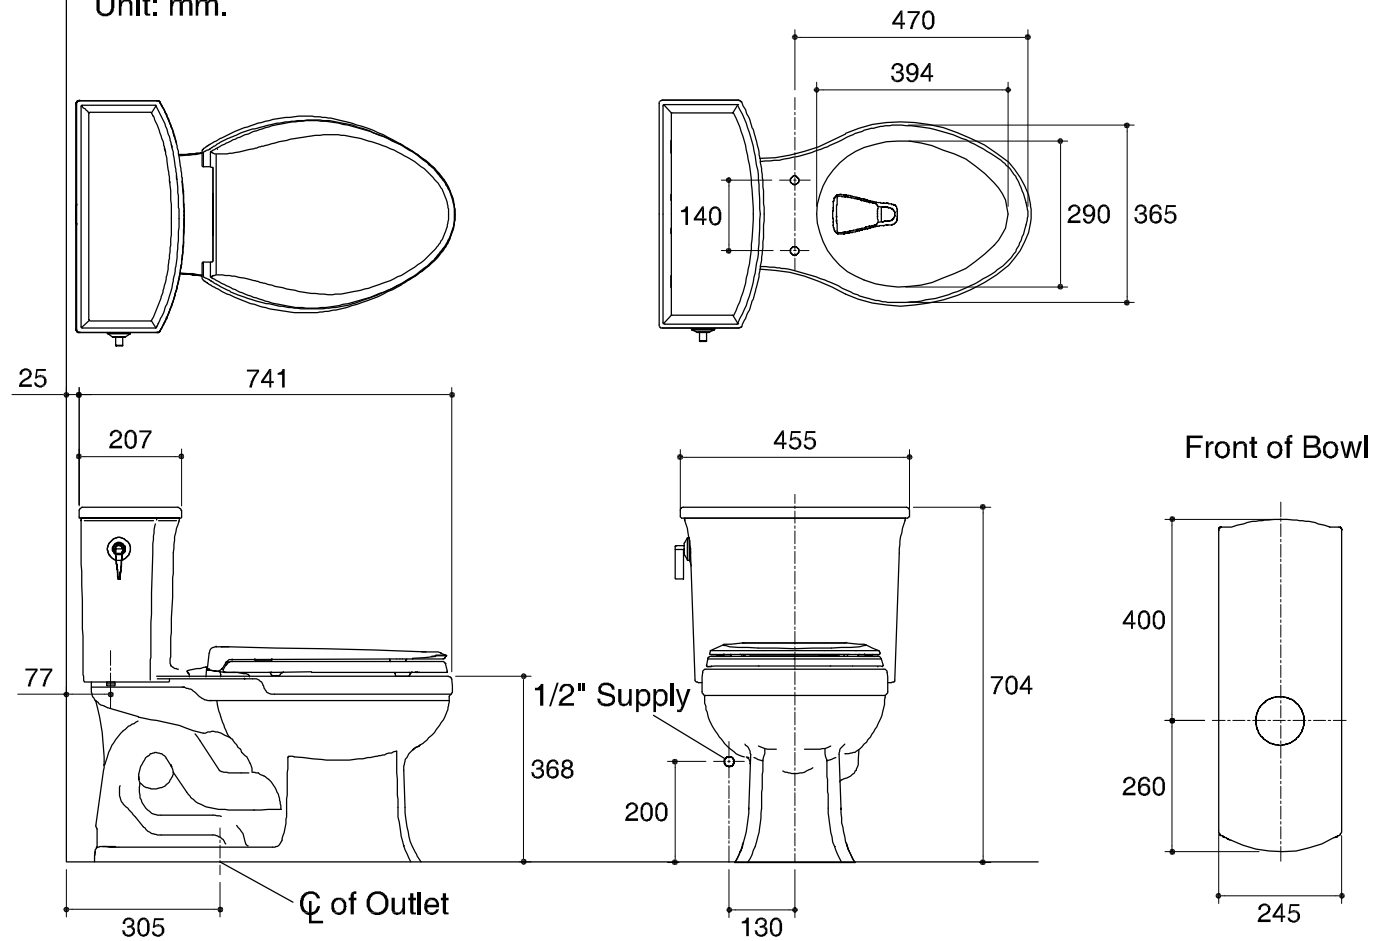

Dimensions are approximate.

Unit: mm.

SKU	K-3749X-0
Name	ARCHER
Description	2PC TOILET

KOHLER

* The recommended dimension for installation can be adjusted according to user preferences and layout.