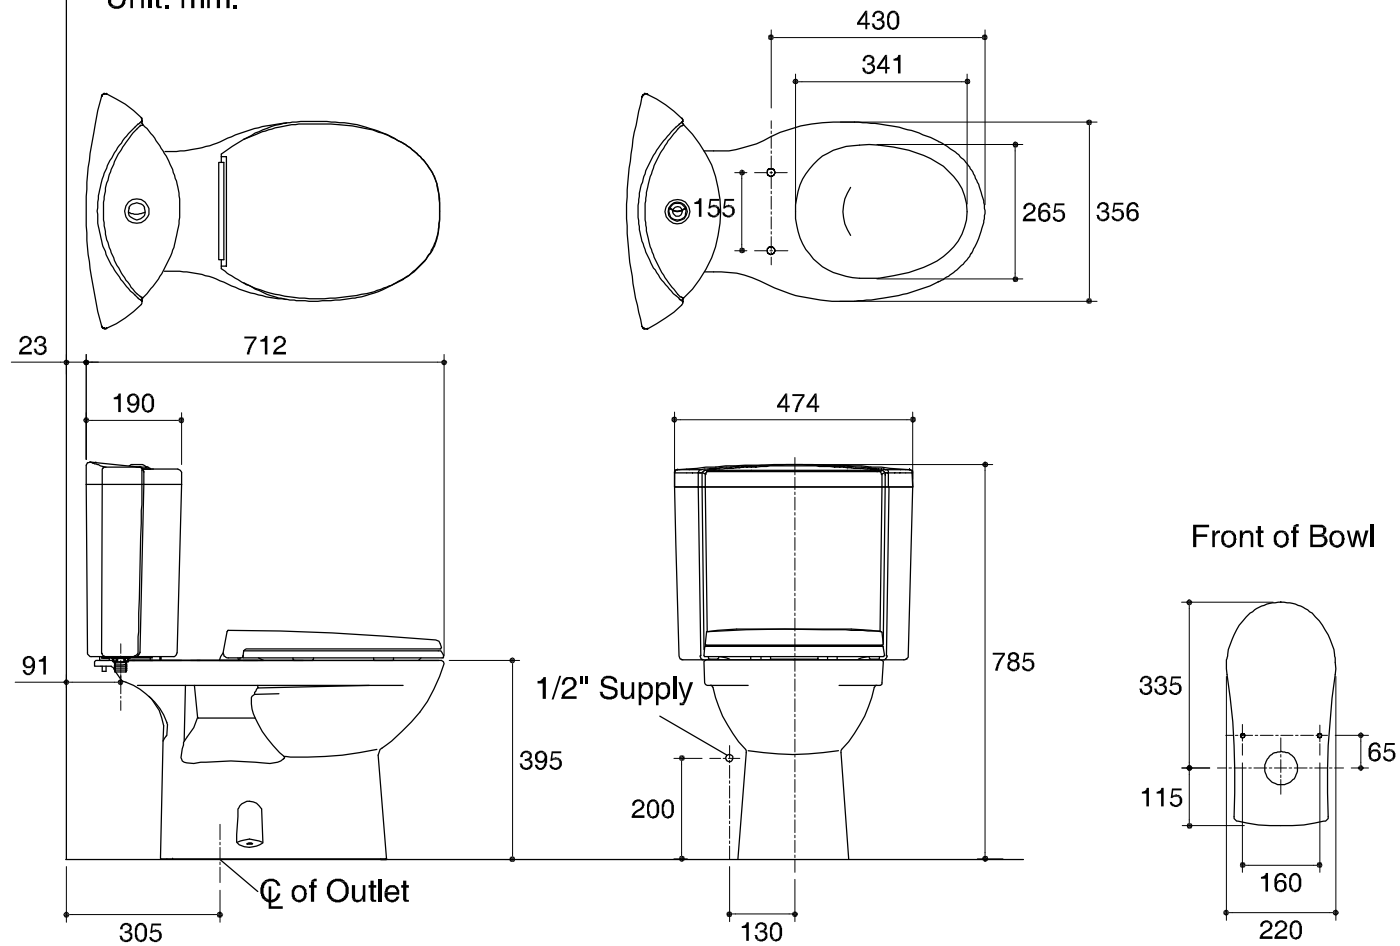

Dimensions are approximate.

Unit: mm.

SKU	K-11454X-S-0
Name	FOLIO DUAL FLUSH
Description	2PC TOILET

KOHLER

* The recommended dimension for installation can be adjusted according to user preferences and layout.