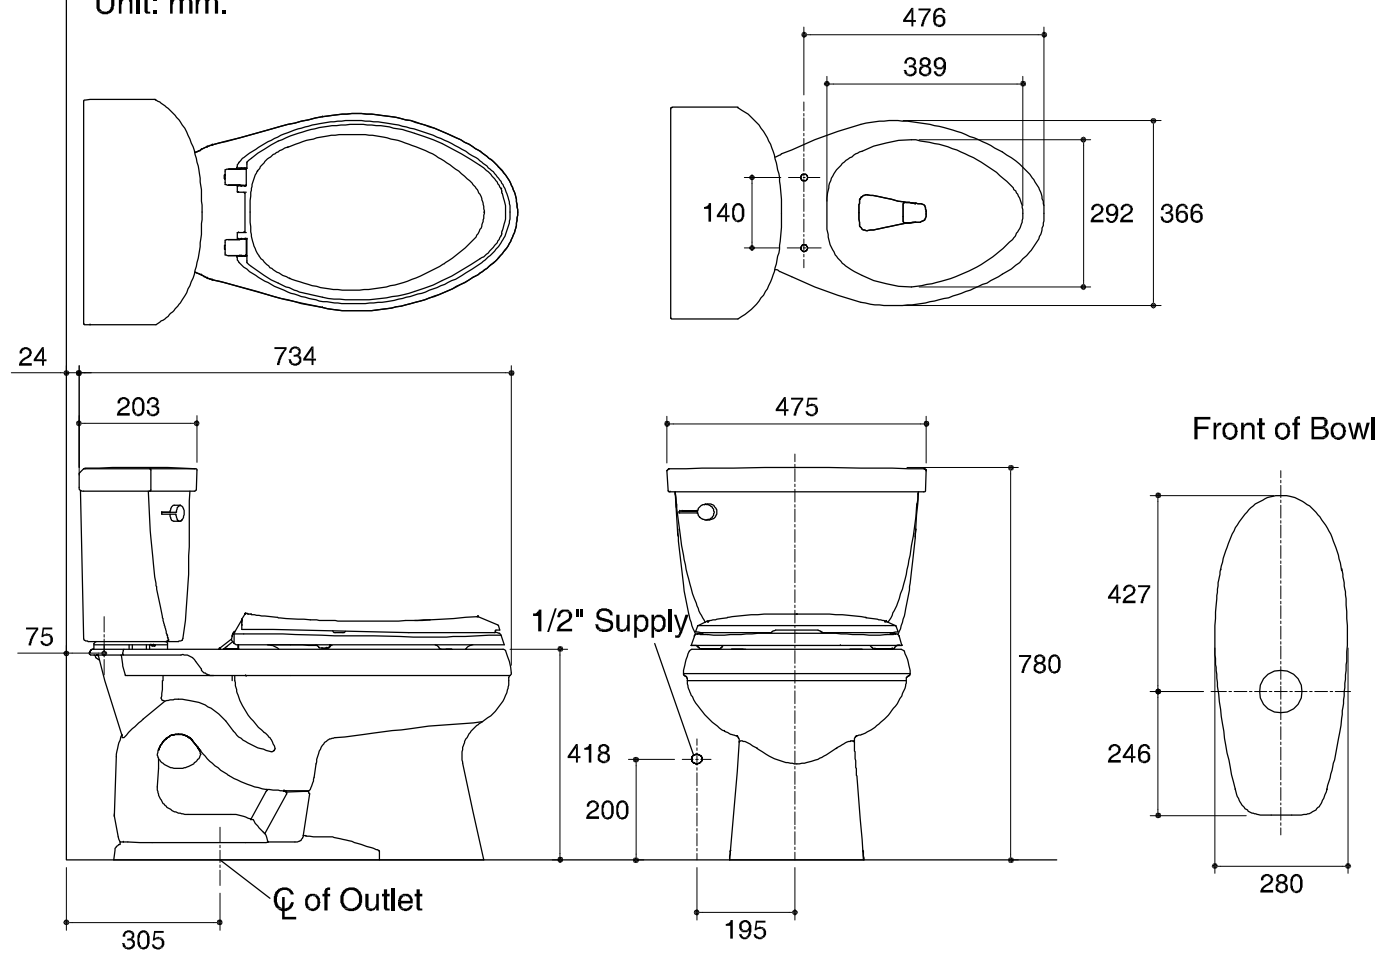

Dimensions are approximate.

Unit: mm.

SKU	K-3599X-0
Name	CIMARRON
Description	2PC TOILET

KOHLER

* The recommended dimension for installation can be adjusted according to user preferences and layout.