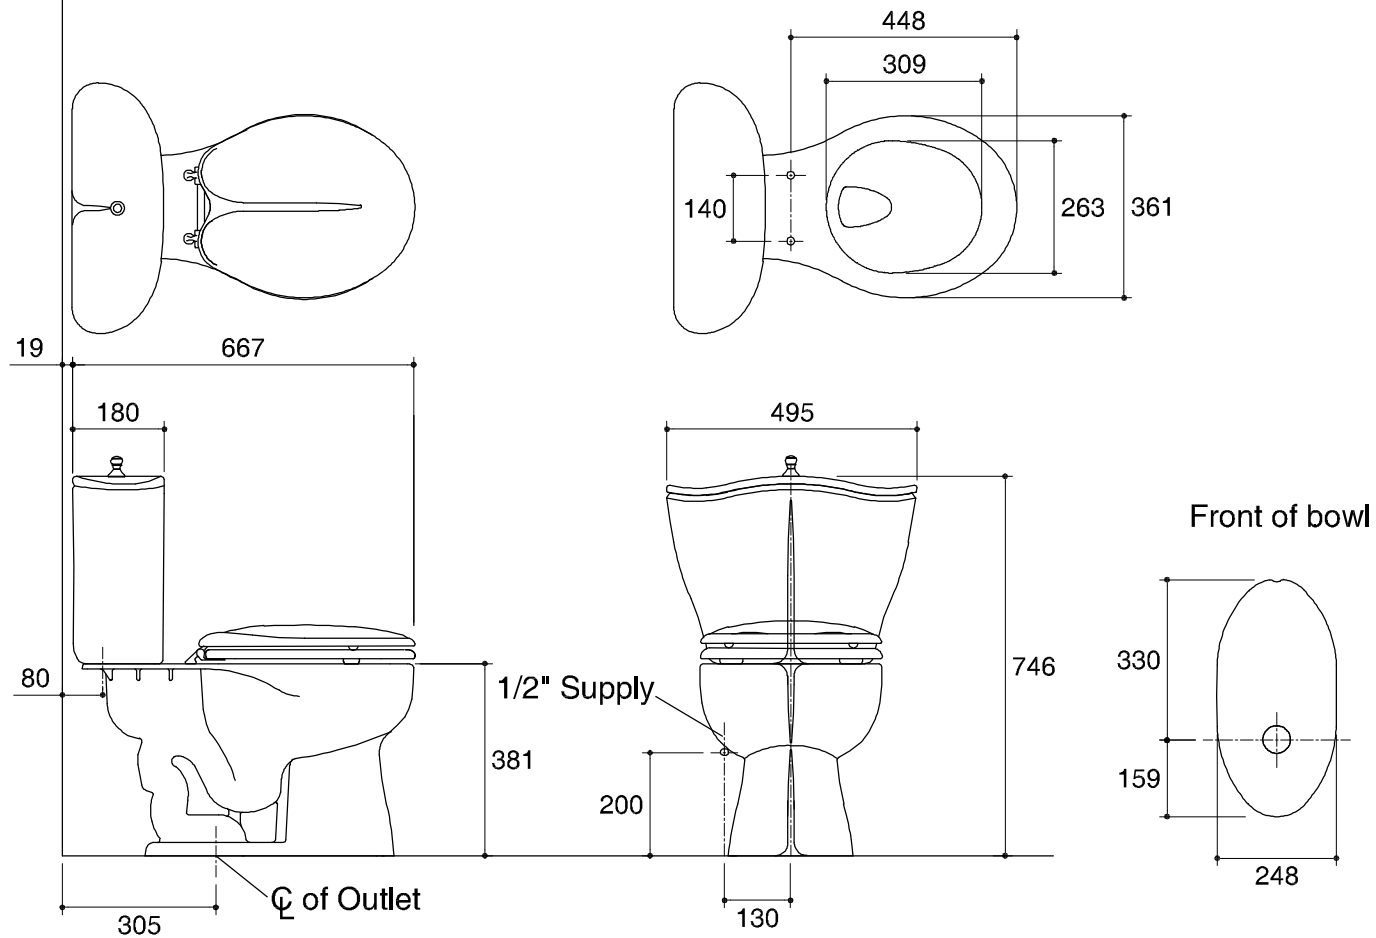

Dimensions are approximate.

Unit: mm.

SKU	K-3447X-6-0
Name	FLEUR
Description	2PC TOILET

**KOHLER**

\* The recommended dimension for installation can be adjusted according to user preferences and layout.