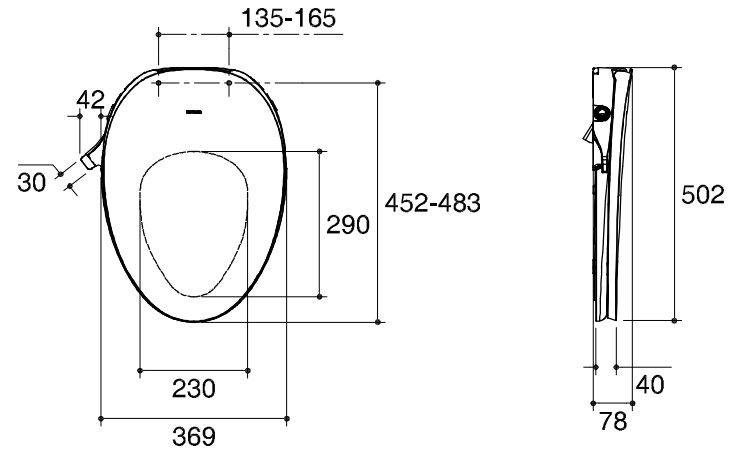

Dimensions are approximate.
Unit: mm.

SKU	K-98804X-0
Name	C3-030 MANUAL BIDET SEAT
Description	BIDET SEAT

* The recommended dimension for installation can be adjusted according to user preferences and layout.