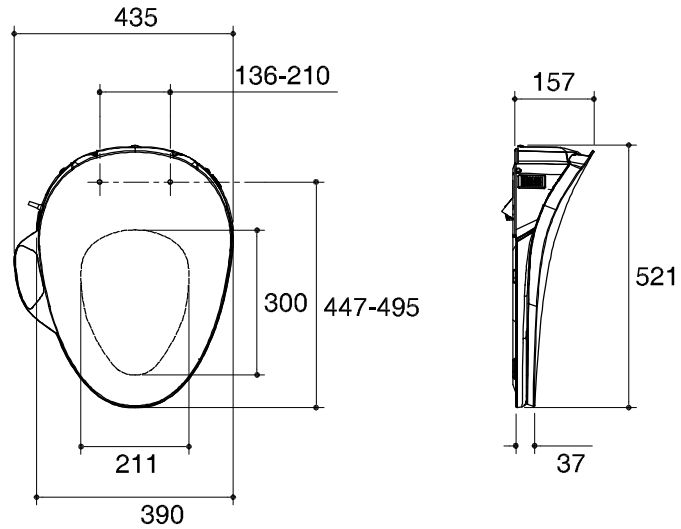

Dimensions are approximate.
Unit: mm.

SKU	K-4107X-0
Name	C3-130 BIDET SEAT
Description	BIDET SEAT

* The recommended dimension for installation can be adjusted according to user preferences and layout.

KOHLER