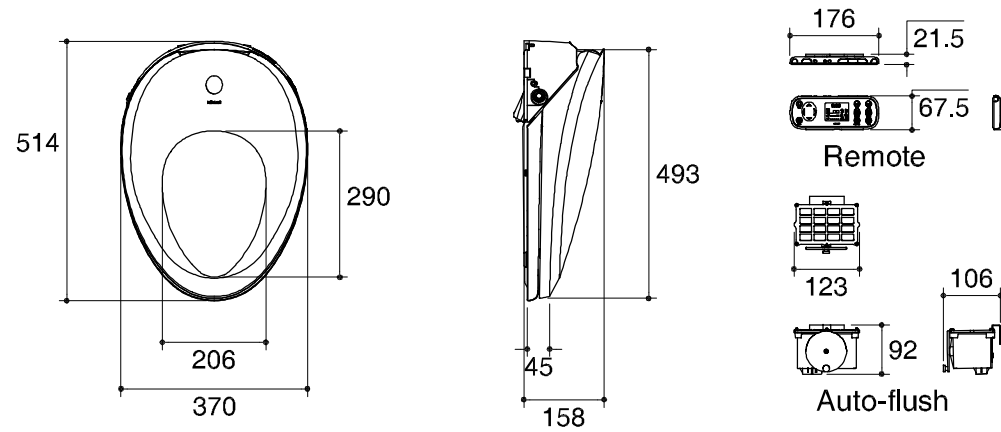

Dimensions are approximate.
Unit: mm.

SKU	K-4736X-0
Name	C3-225 BIDET SEAT
Description	BIDET SEAT

* The recommended dimension for installation can be adjusted according to user preferences and layout.

KOHLER