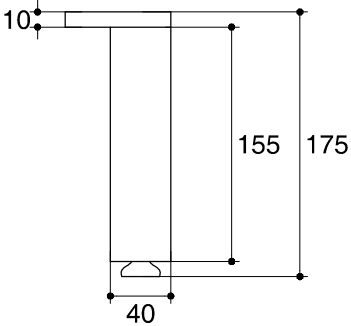

Dimensions are approximate.

Unit: mm

SKU	K-45765X-NA
Name	-
Description	BATHROOM FURNITURE FEET

*The recommended dimension for installation can be adjusted according to user preferences and layout.

KOHLER