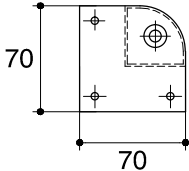

Dimensions are approximate.

Unit: mm

SKU	K-45765X-NA
Name	-
Description	BATHROOM FURNITURE FEET

*The recommended dimension for installation can be adjusted according to user preferences and layout.

KOHLER