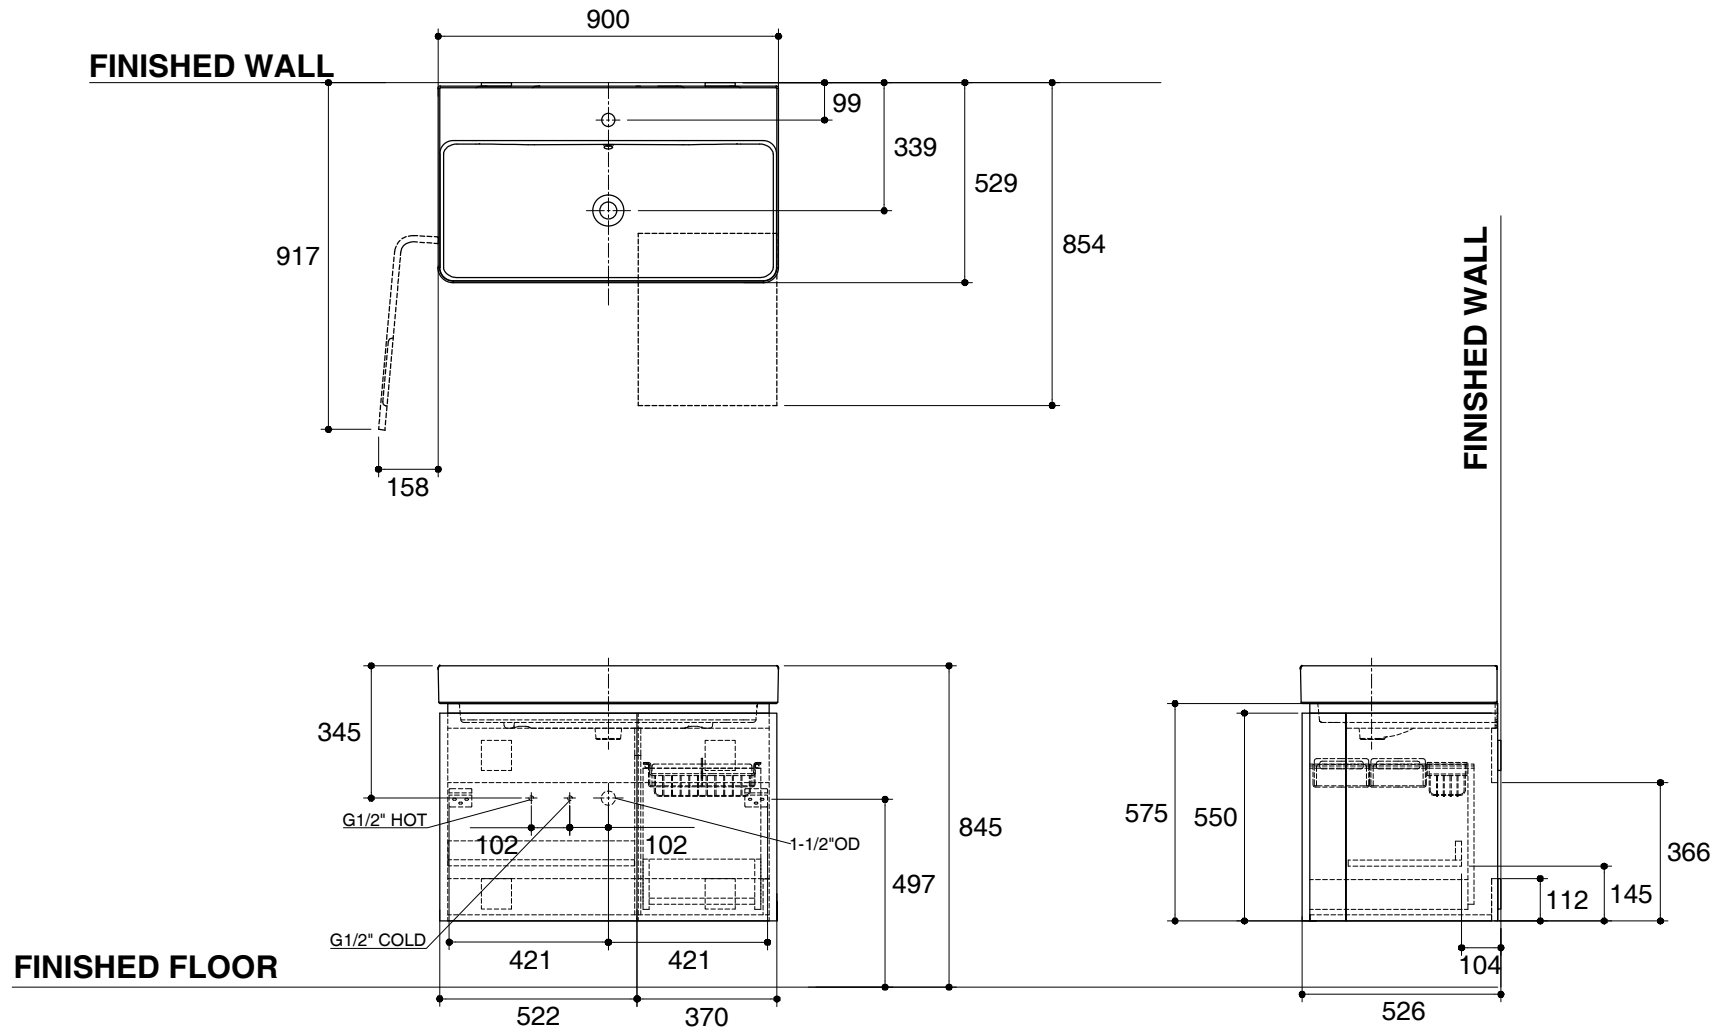

Dimensions are approximate.

Unit: mm

SKU	K-45764X-C36
Name	FOREFRONT
Description	900 MM. BASIN CABINET

KOHLER

*The recommended dimension for installation can be adjusted according to user preferences and layout.